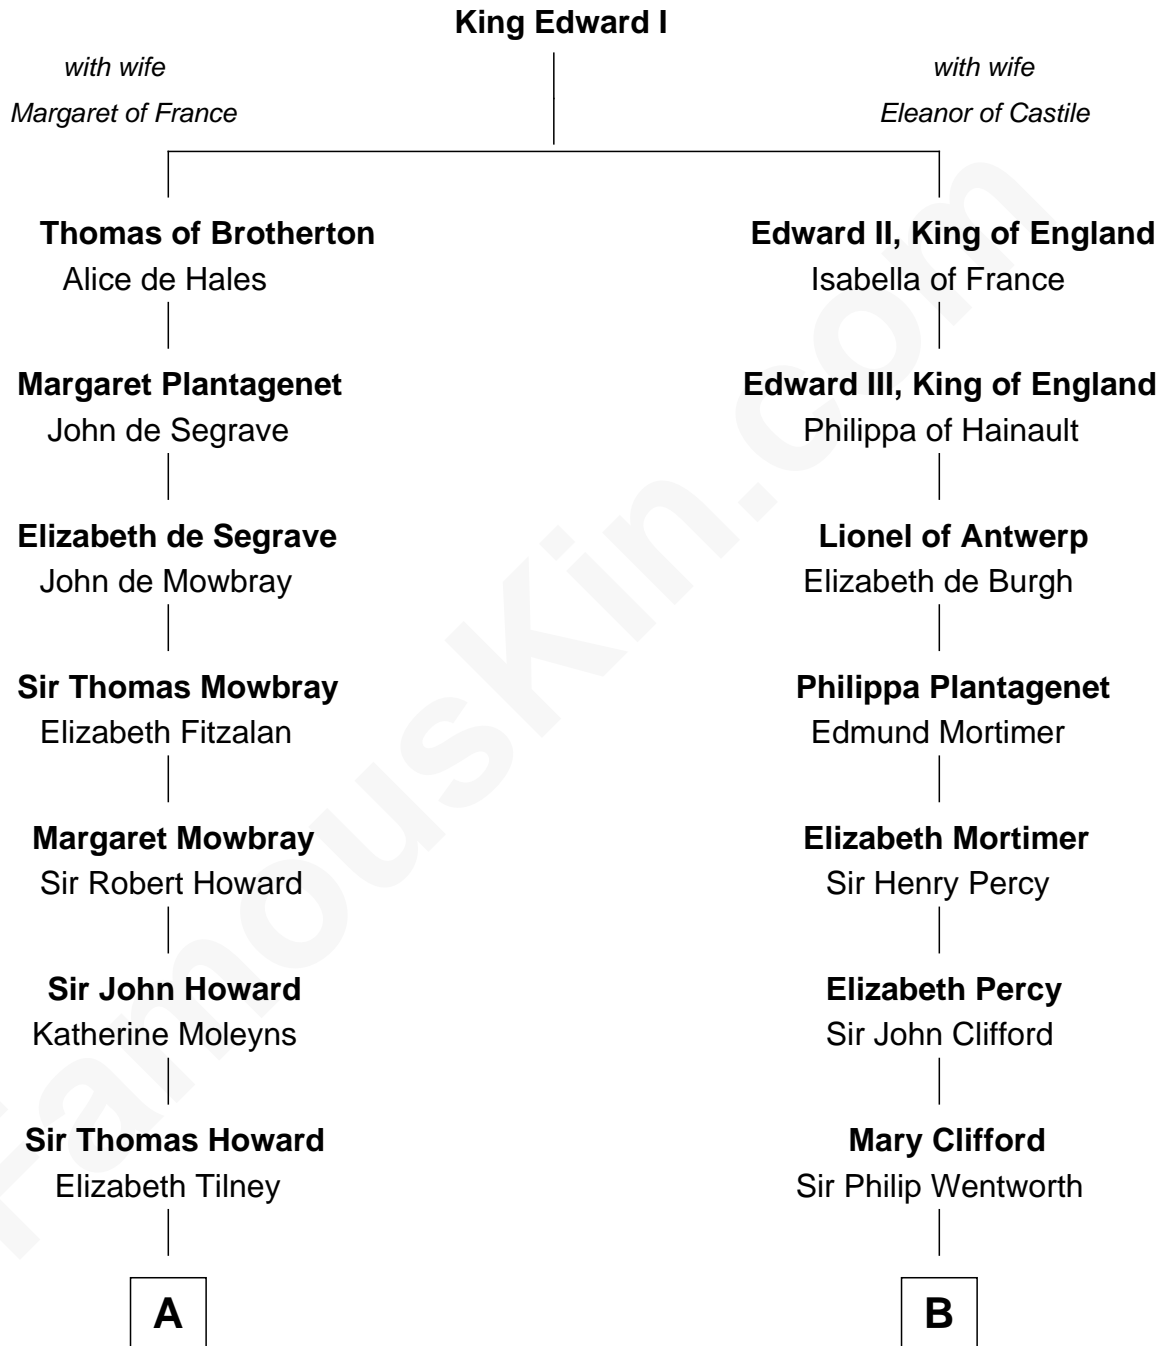

FamousKin.com

Relationship Chart of

Catherine Howard

5th Wife of King Henry VIII

8th cousin 1 time removed of

Jane Seymour

3rd Wife of King Henry VIII