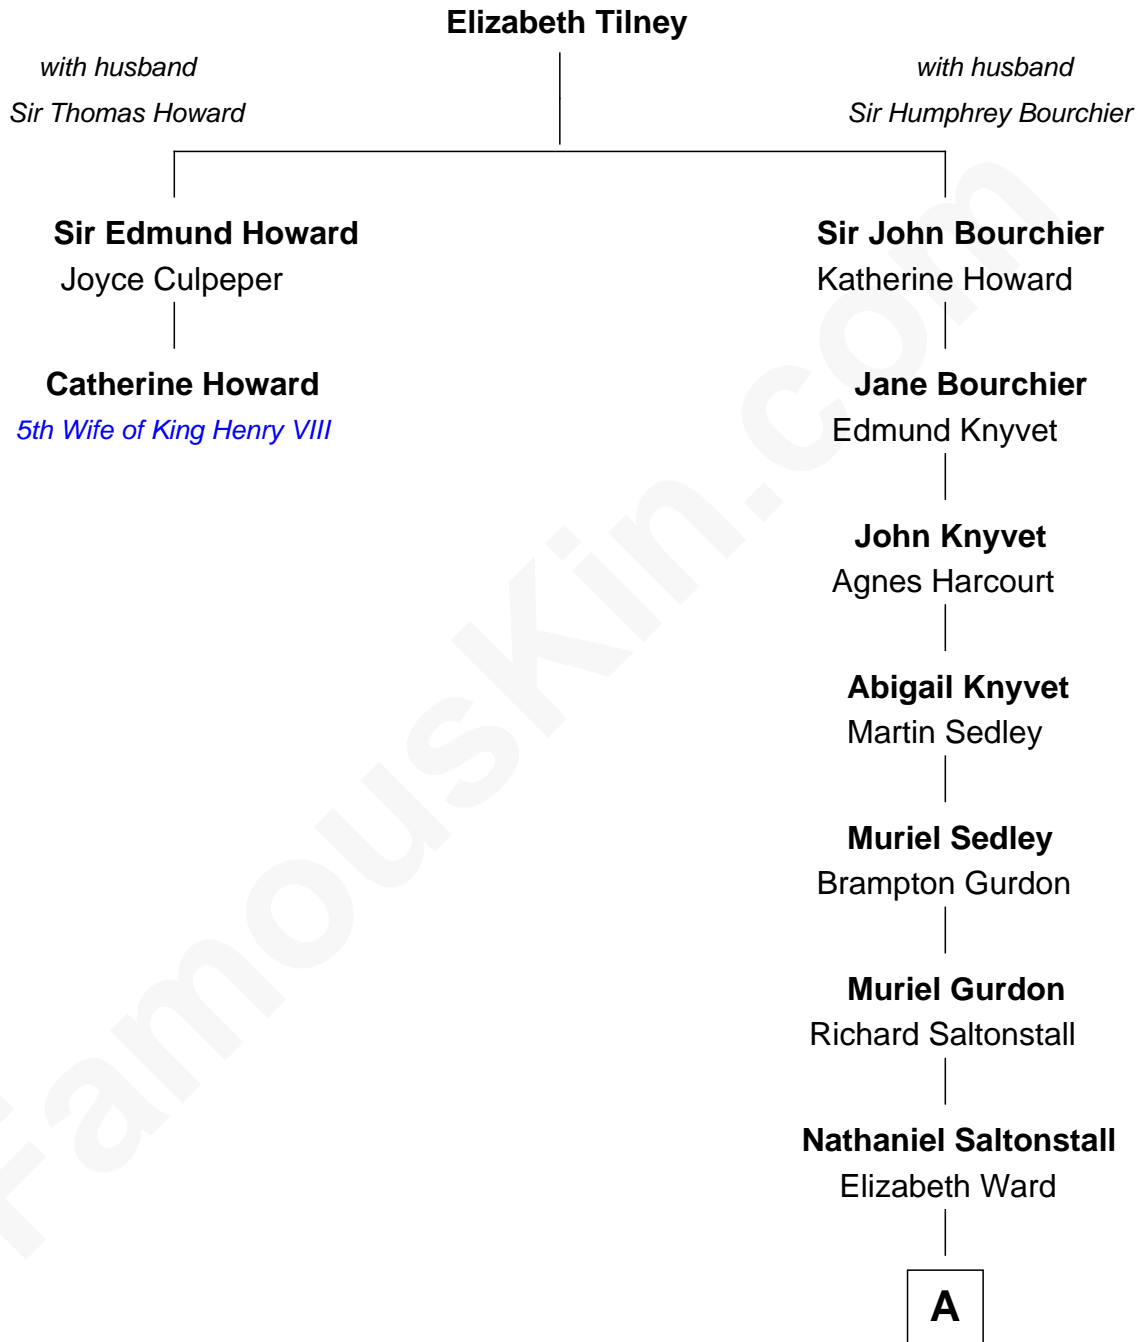

FamousKin.com Relationship Chart of

Catherine Howard

5th Wife of King Henry VIII

1st cousin 14 times removed of

John Adams Morgan

1952 Olympic Sailing Gold Medalist

A

Elizabeth Saltonstall