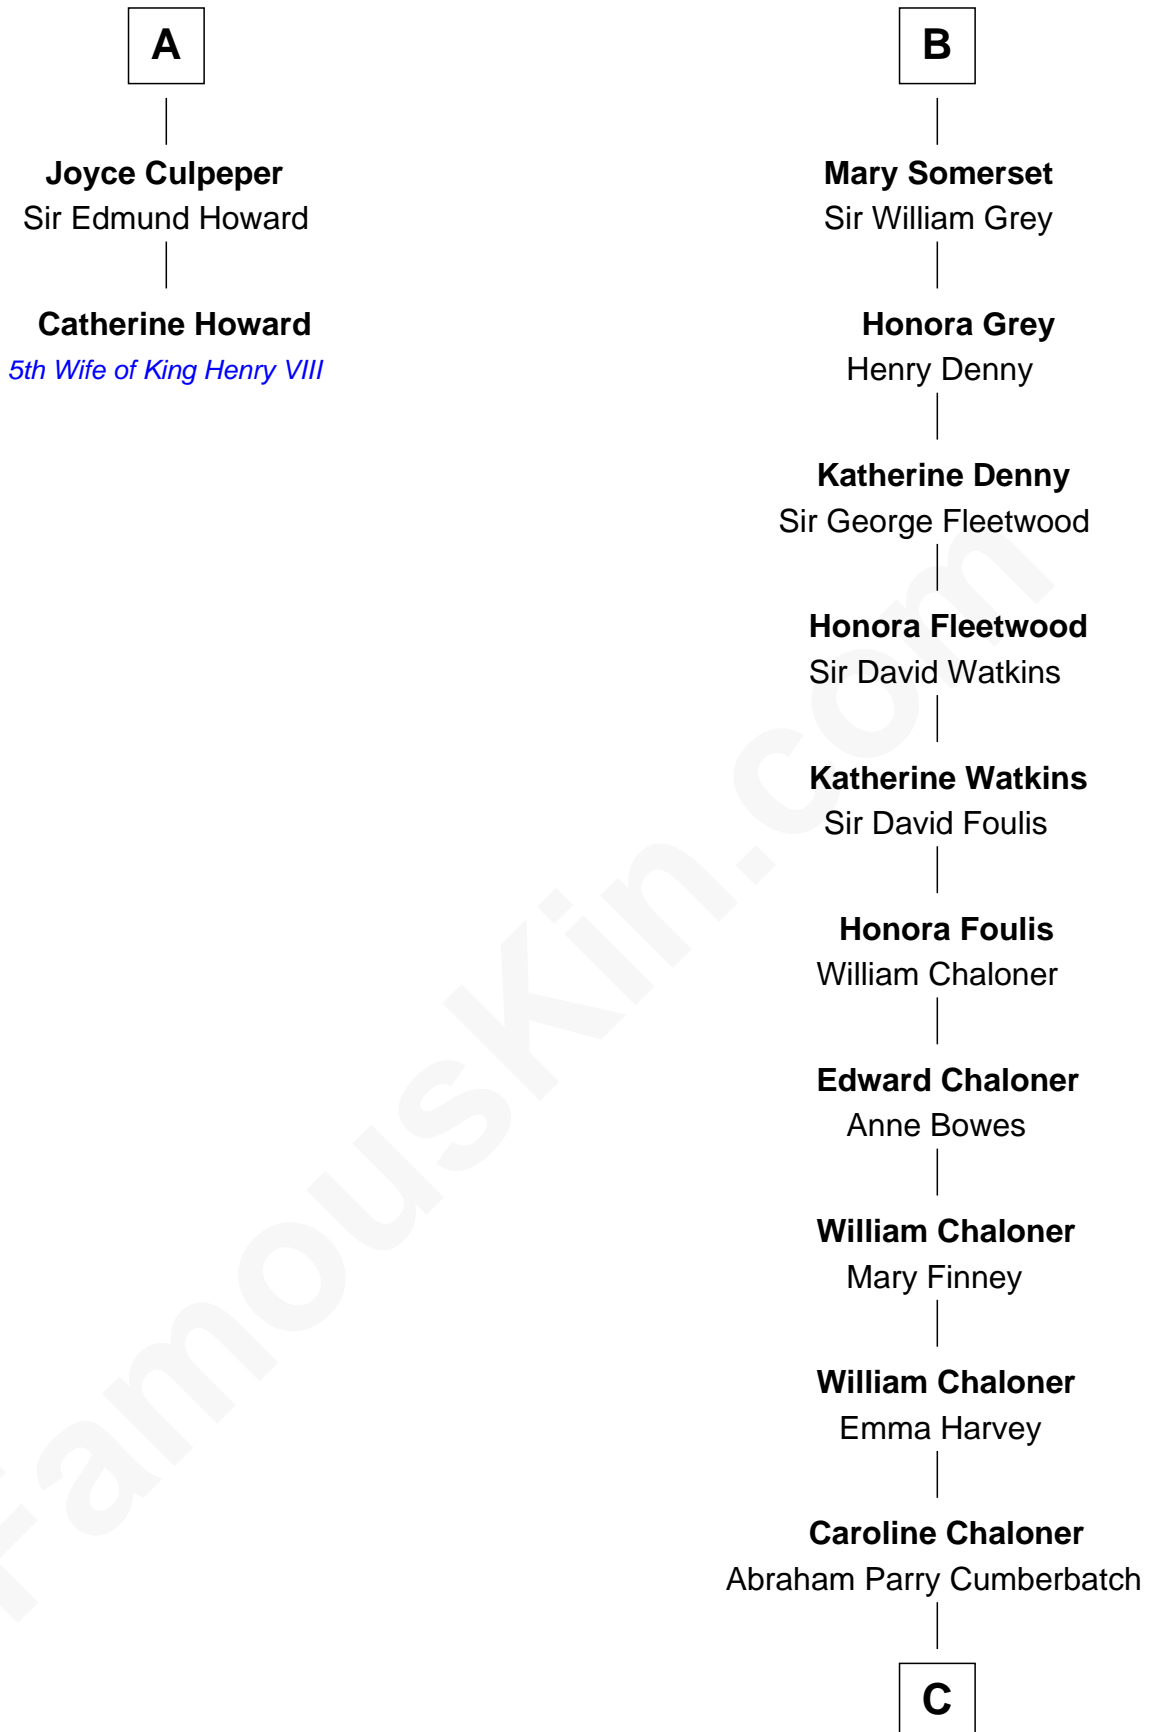

FamousKin.com

Relationship Chart of

Catherine Howard

5th Wife of King Henry VIII

8th cousin 13 times removed of

Benedict Cumberbatch

Movie, Television and Stage Actor

C

Robert William Cumberbatch

Louisa Grace Hanson

Henry Alfred Cumberbatch

Hélène Gertrude Rees

Henry Carlton Cumberbatch

Pauline Ellen Laing Congdon

Timothy Carlton Congdon Cumberbatch

Wanda Ventham