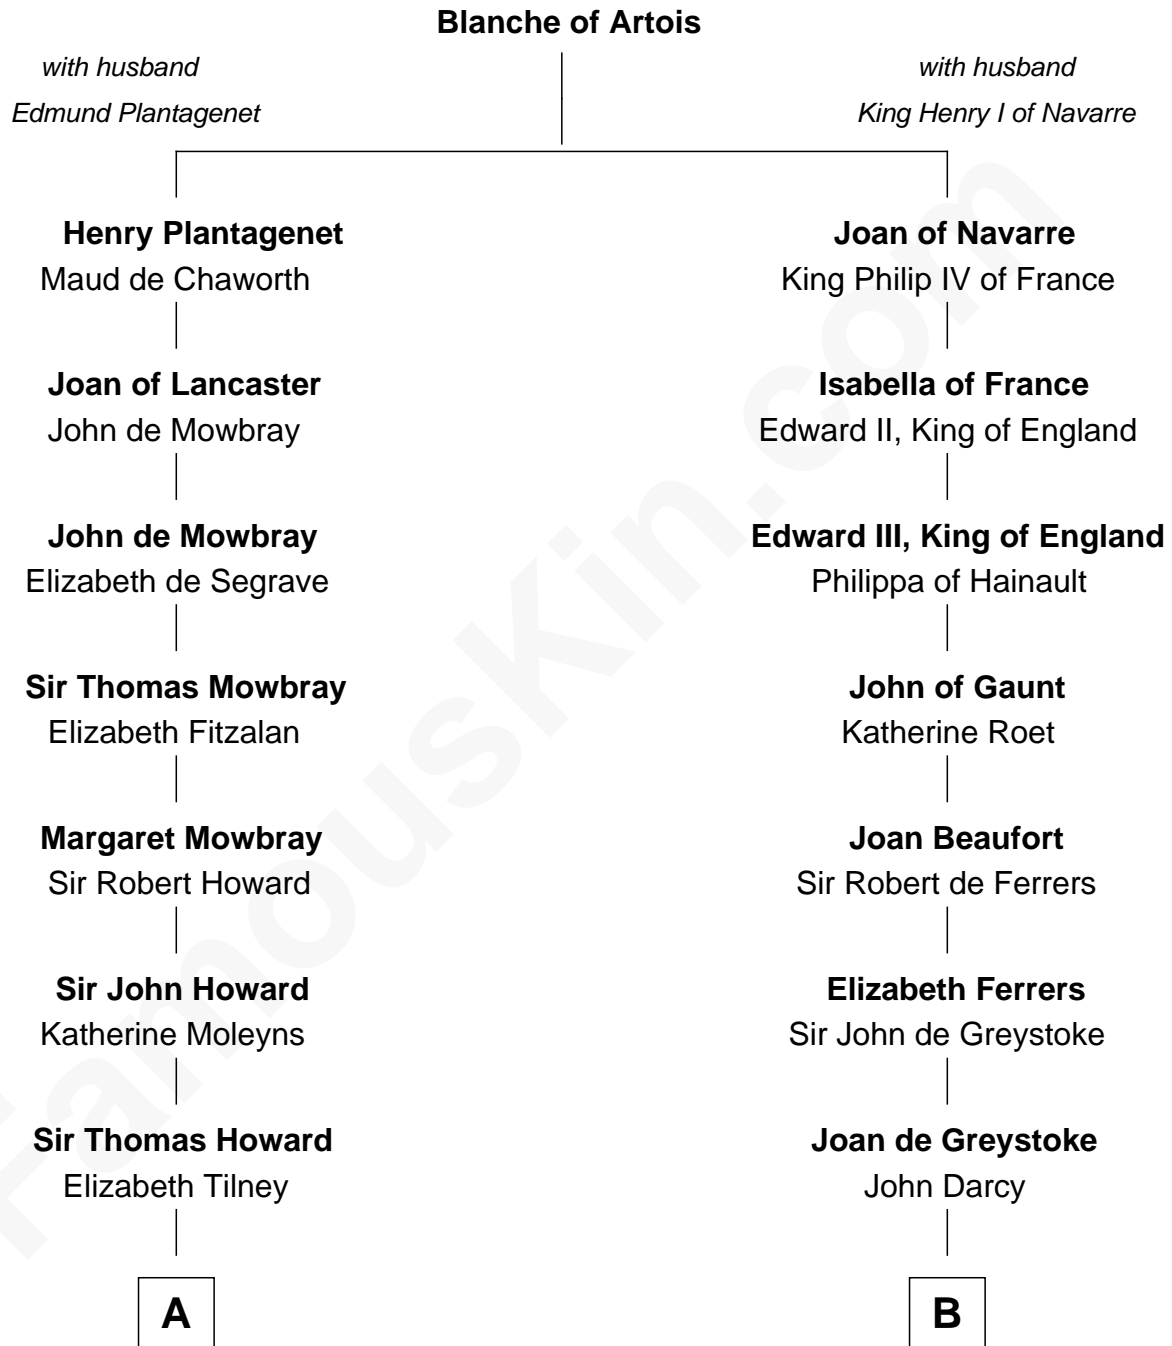

FamousKin.com

Relationship Chart of

Catherine Howard

5th Wife of King Henry VIII

8th cousin 12 times removed of

Sir Arthur Conan Doyle

Author, "Sherlock Holmes"

C

William Pack
Catherine Scott

Catherine Pack
William Foley

Mary Josephine Elizabeth Foley
Charles Altamont Doyle

Sir Arthur Conan Doyle
Author, "Sherlock Holmes"