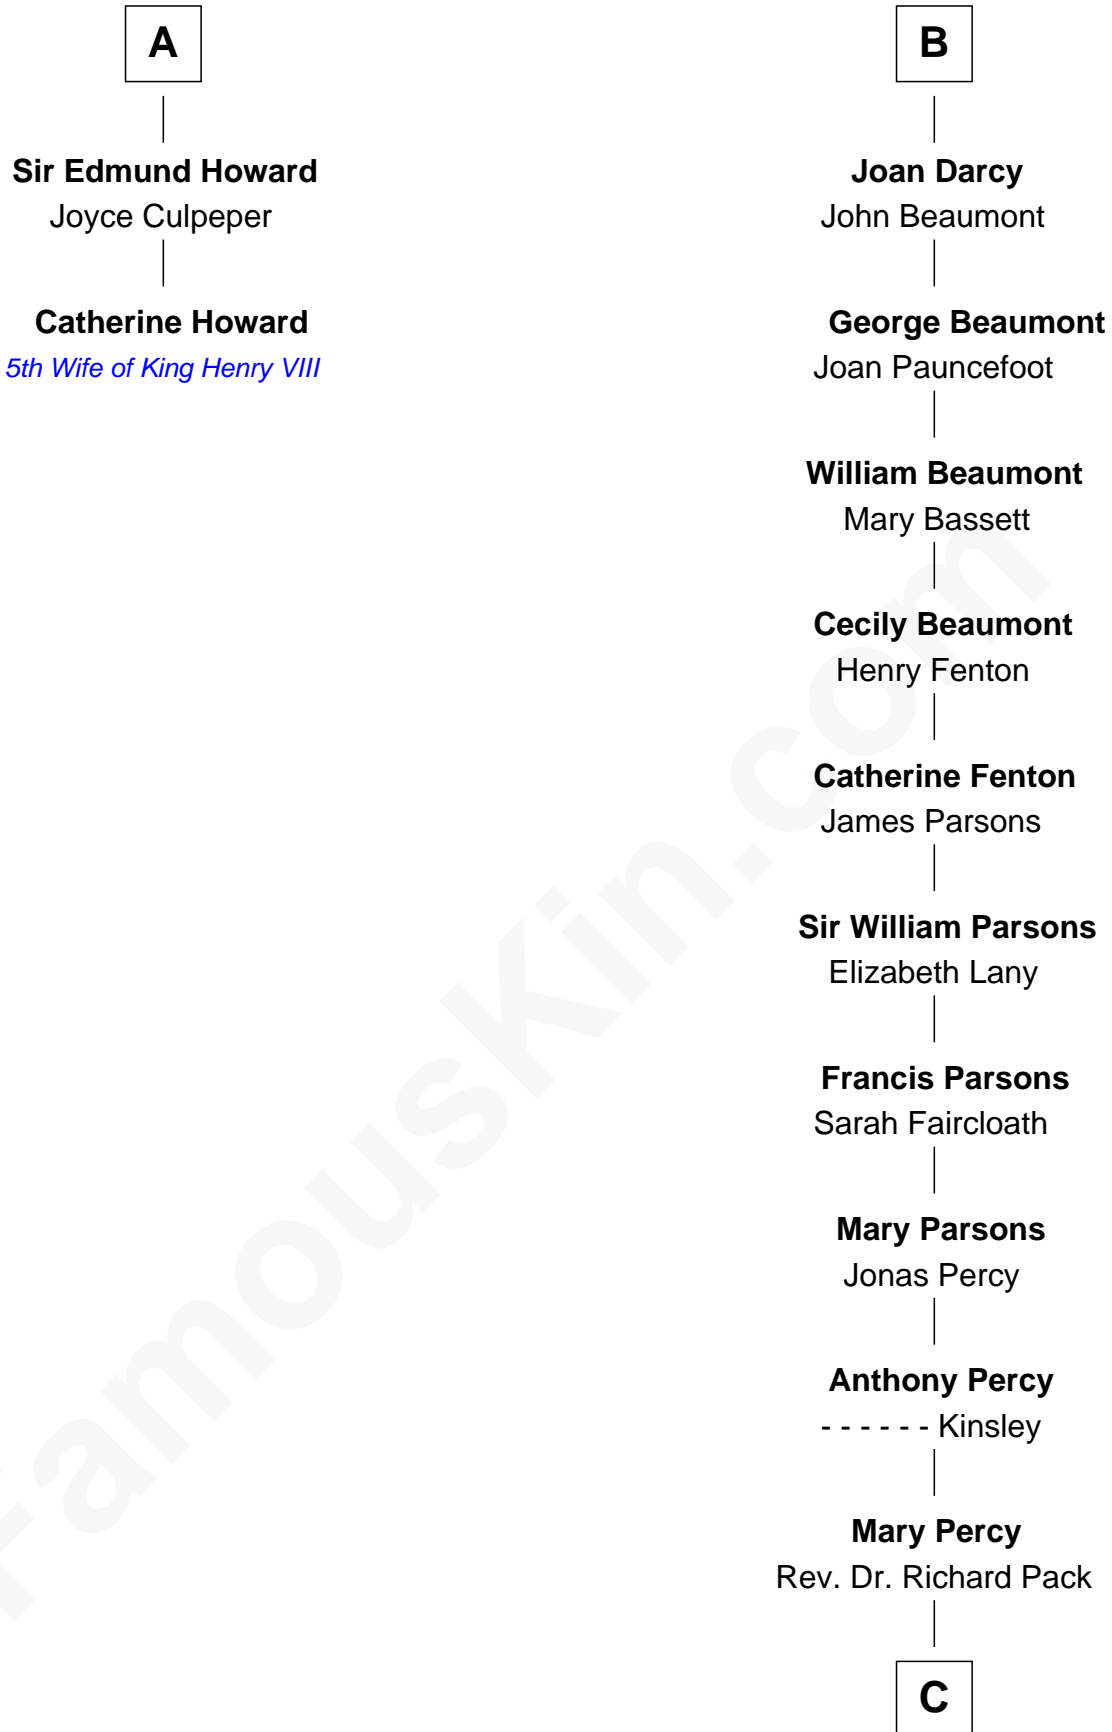

FamousKin.com

Relationship Chart of

Catherine Howard

5th Wife of King Henry VIII

8th cousin 12 times removed of

Sir Arthur Conan Doyle

Author, "Sherlock Holmes"

C

William Pack
Catherine Scott

Catherine Pack
William Foley

Mary Josephine Elizabeth Foley
Charles Altamont Doyle

Sir Arthur Conan Doyle
Author, "Sherlock Holmes"