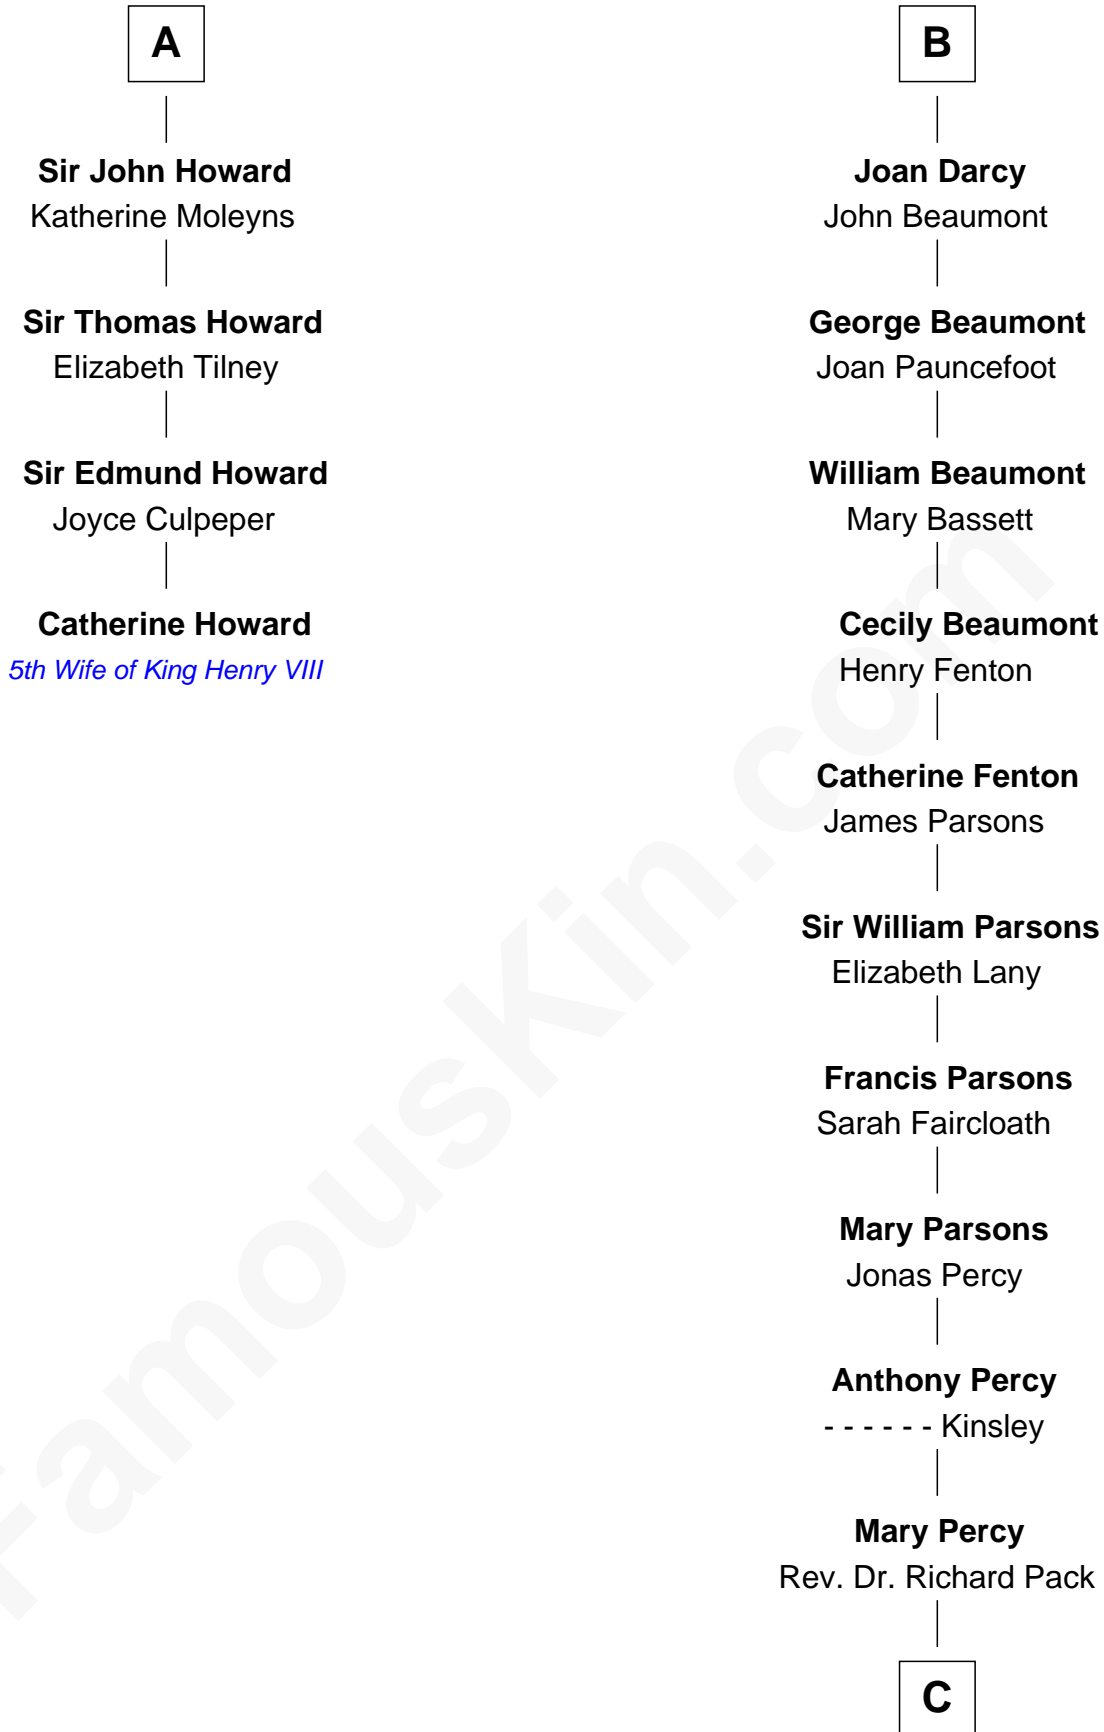

FamousKin.com
Relationship Chart of
Catherine Howard
5th Wife of King Henry VIII

10th cousin 10 times removed of
Sir Arthur Conan Doyle
Author, "Sherlock Holmes"

C

William Pack
Catherine Scott

Catherine Pack
William Foley

Mary Josephine Elizabeth Foley
Charles Altamont Doyle

Sir Arthur Conan Doyle
Author, "Sherlock Holmes"

FamousKin.com