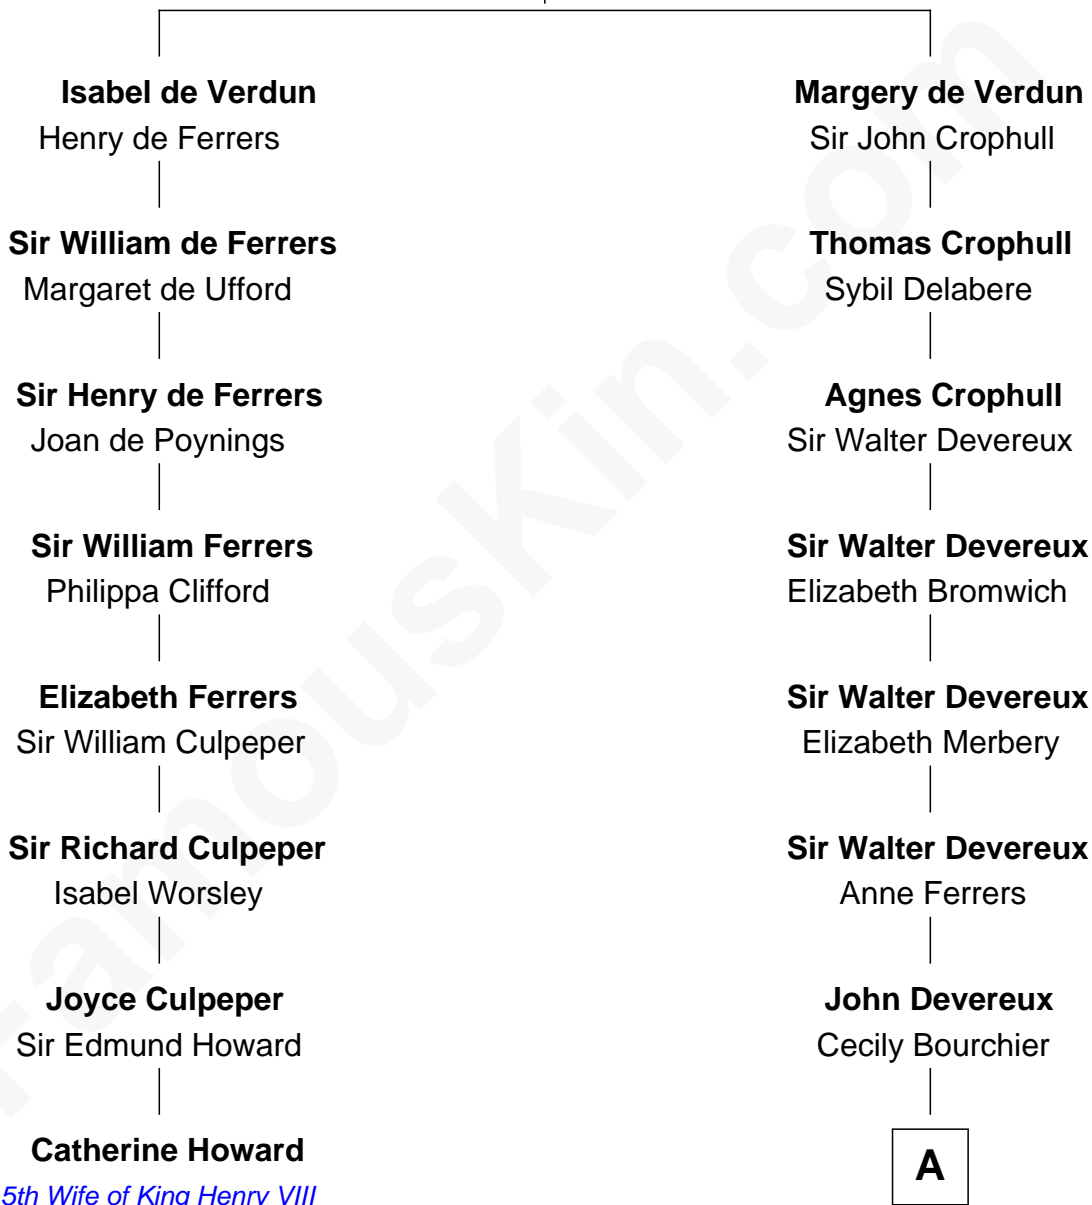

Sir Thebaud de Verdun

*with wife
Elizabeth de Clare*

*with wife
Maud Mortimer*