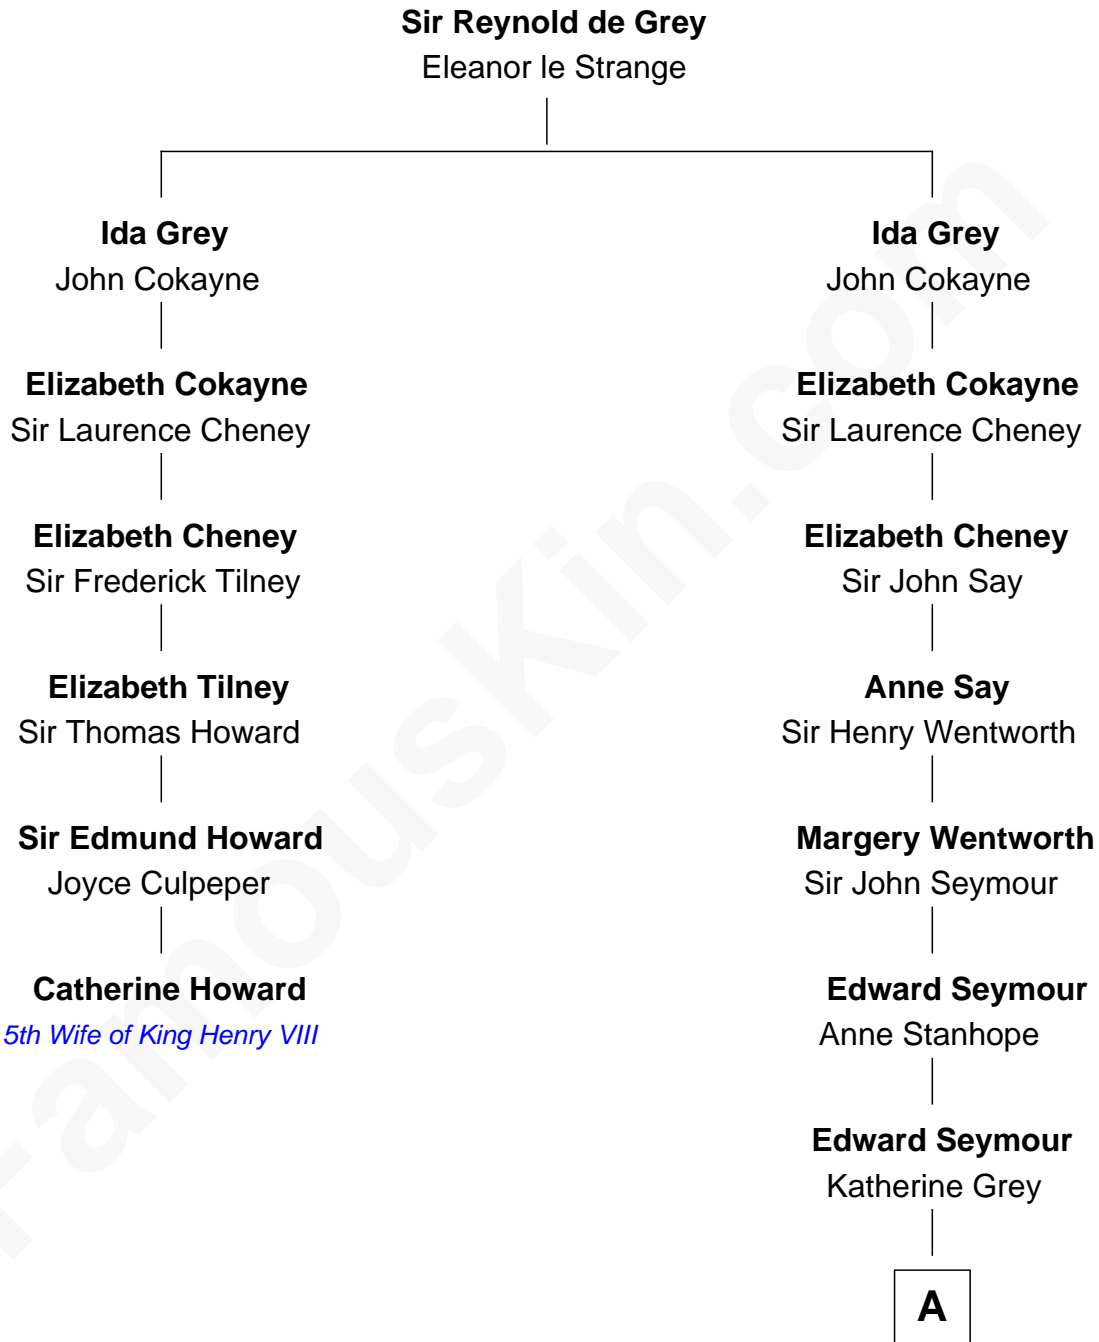

FamousKin.com Relationship Chart of

Catherine Howard

5th Wife of King Henry VIII

5th cousin 13 times removed of

Queen Elizabeth II

Queen of the United Kingdom

A

Edward Seymour

Honora Rogers

Sir William Seymour

Frances Devereux

Jane Seymour

Charles Boyle

Charles Boyle

Jullana Noel

Richard Boyle