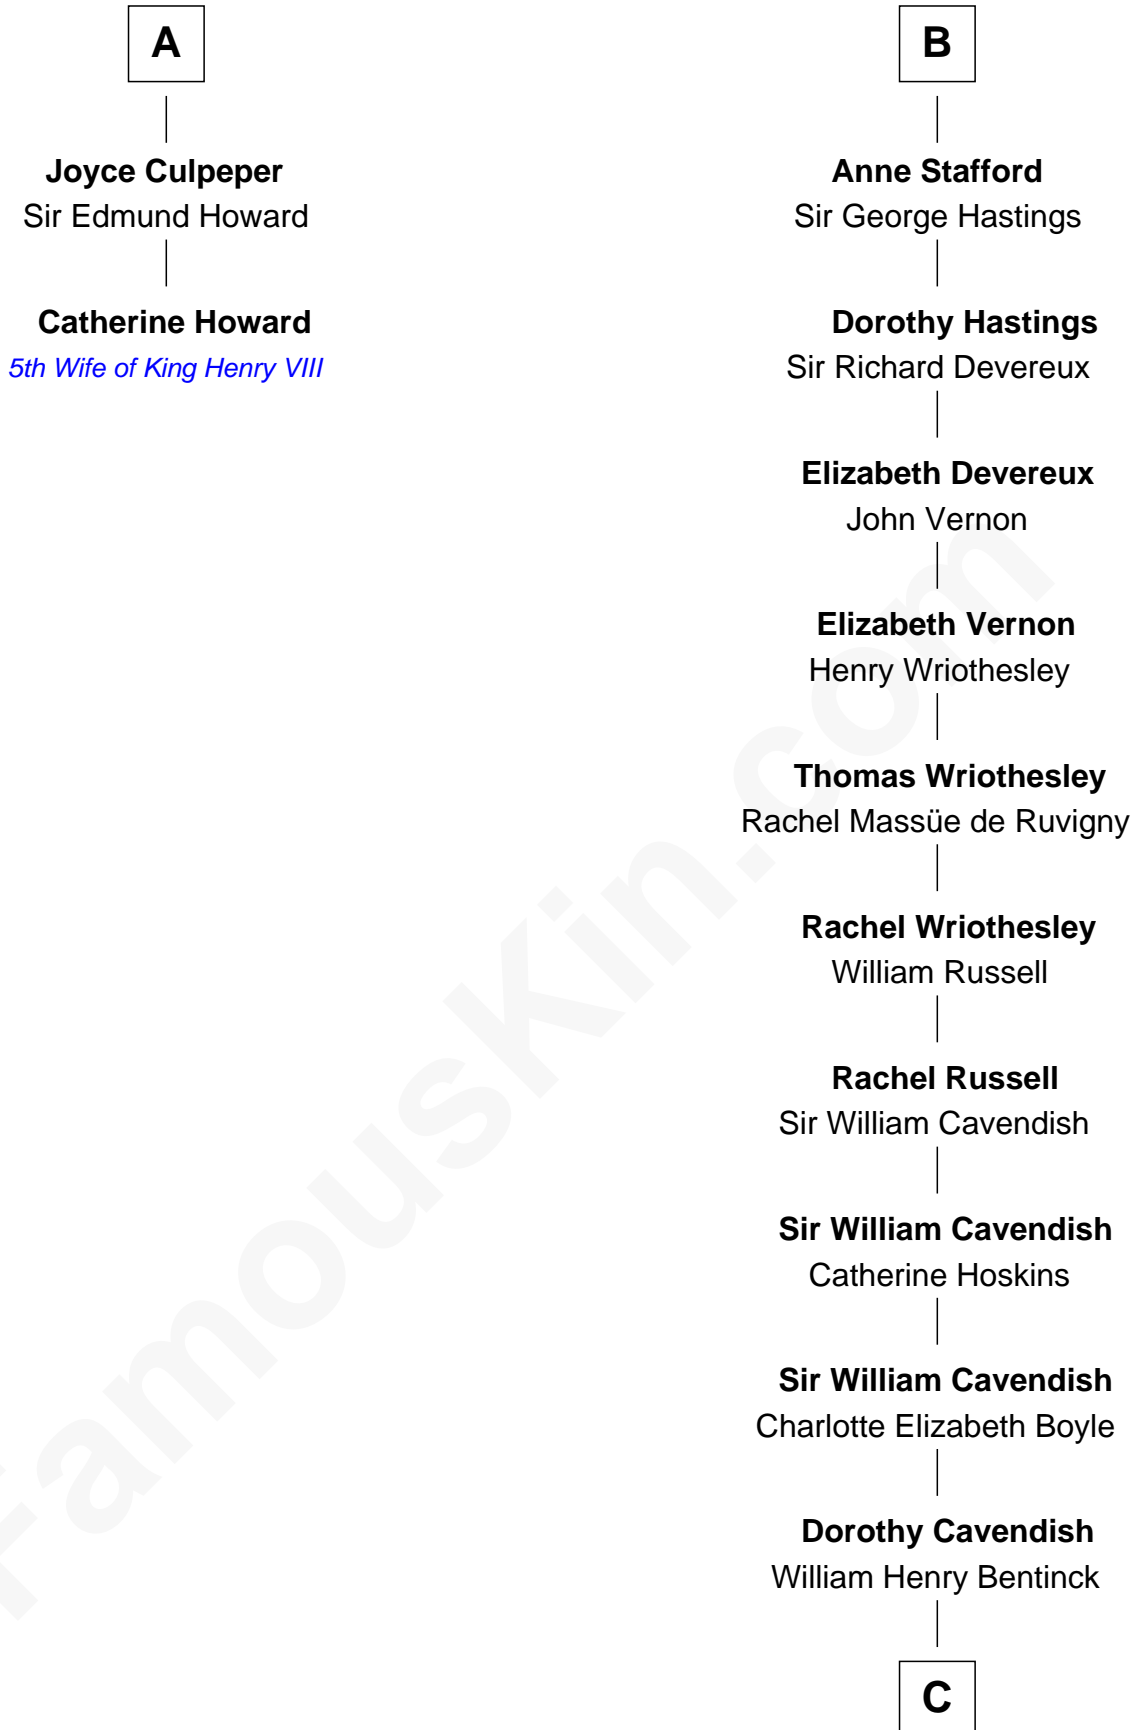

# FamousKin.com Relationship Chart of

**Catherine Howard**

*5th Wife of King Henry VIII*

8th cousin 13 times removed of

**Queen Elizabeth II**

*Queen of the United Kingdom*

**C**

**Charles Augustus Cavendish-Bentinck**

Anne Wellesley

**Rev. Charles William Cavendish-Bentinck**

Caroline Louisa Burnaby

**Cecilia Nina Cavendish-Bentinck**

Claude George Bowes-Lyon

**Elizabeth Bowes-Lyon**

George VI, King of the United Kingdom

**Queen Elizabeth II**

*Queen of the United Kingdom*