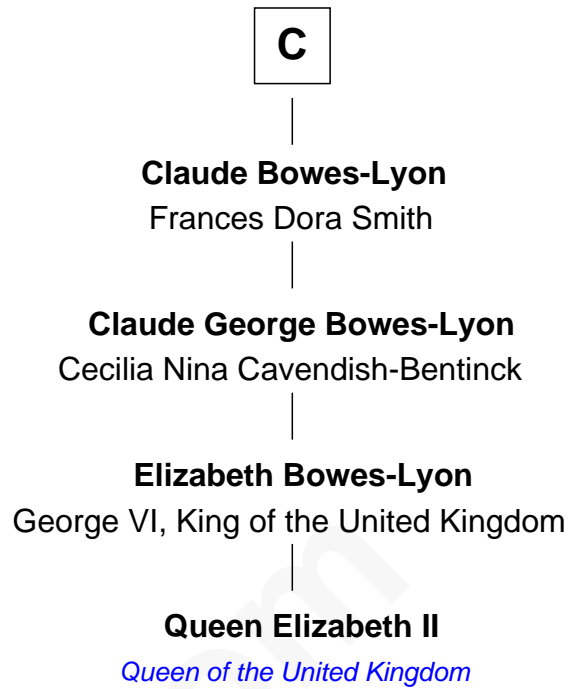

FamousKin.com Relationship Chart of

Catherine Howard

5th Wife of King Henry VIII

9th cousin 11 times removed of

Queen Elizabeth II

Queen of the United Kingdom

Elizabeth II photo by [Eric Draper](#)