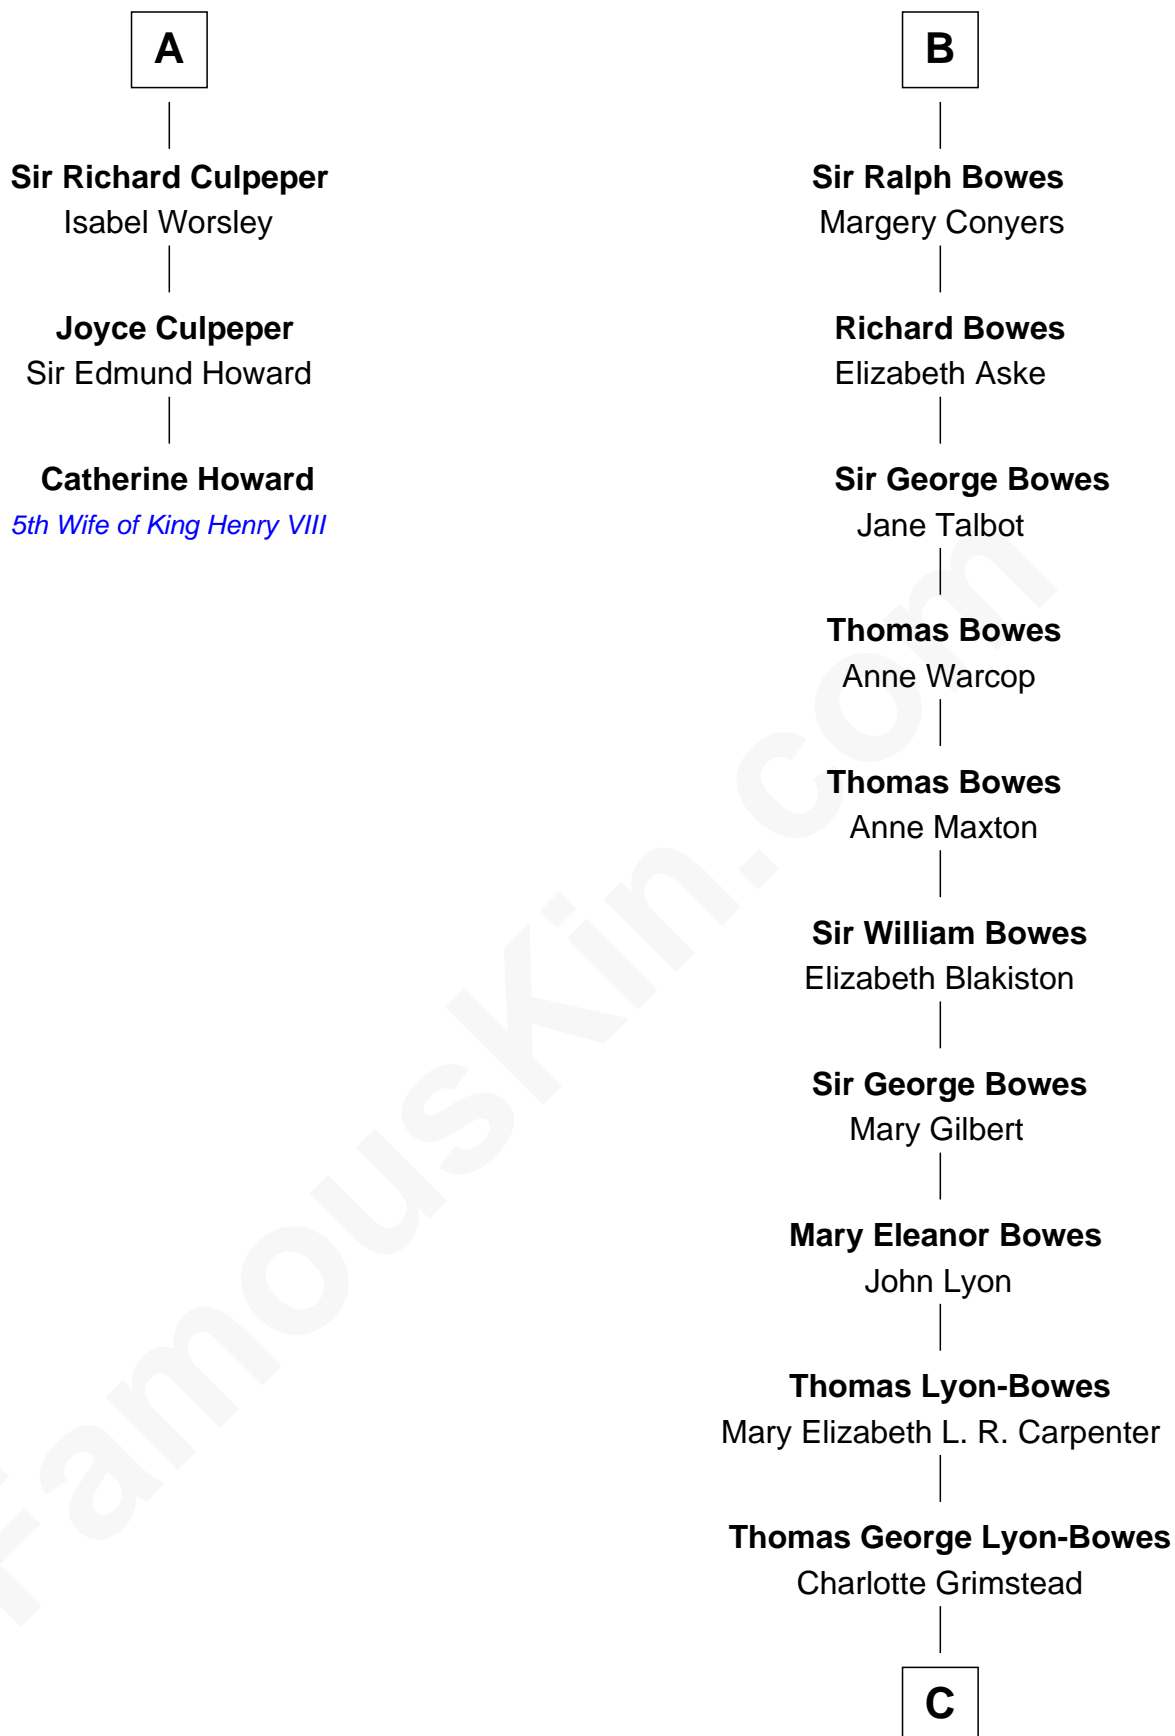

FamousKin.com Relationship Chart of

Catherine Howard

5th Wife of King Henry VIII

9th cousin 11 times removed of

Queen Elizabeth II

Queen of the United Kingdom

Elizabeth II photo by [Eric Draper](#)