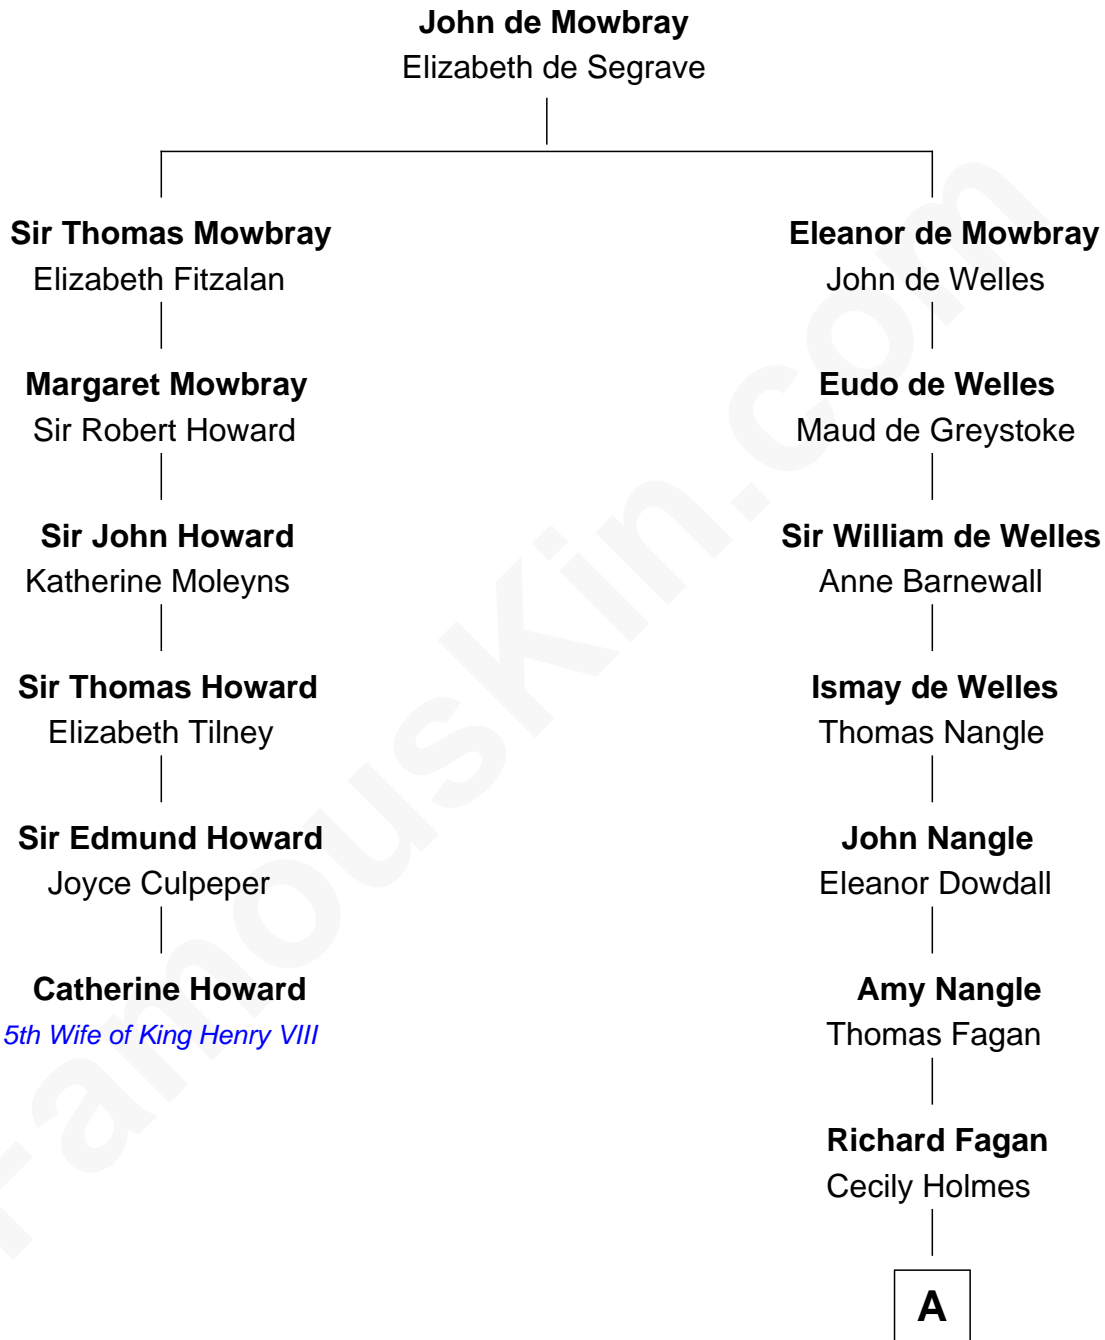

FamousKin.com

Relationship Chart of

Catherine Howard

5th Wife of King Henry VIII

5th cousin 12 times removed of

Queen Elizabeth II

Queen of the United Kingdom

Elizabeth II photo by [Eric Draper](#)