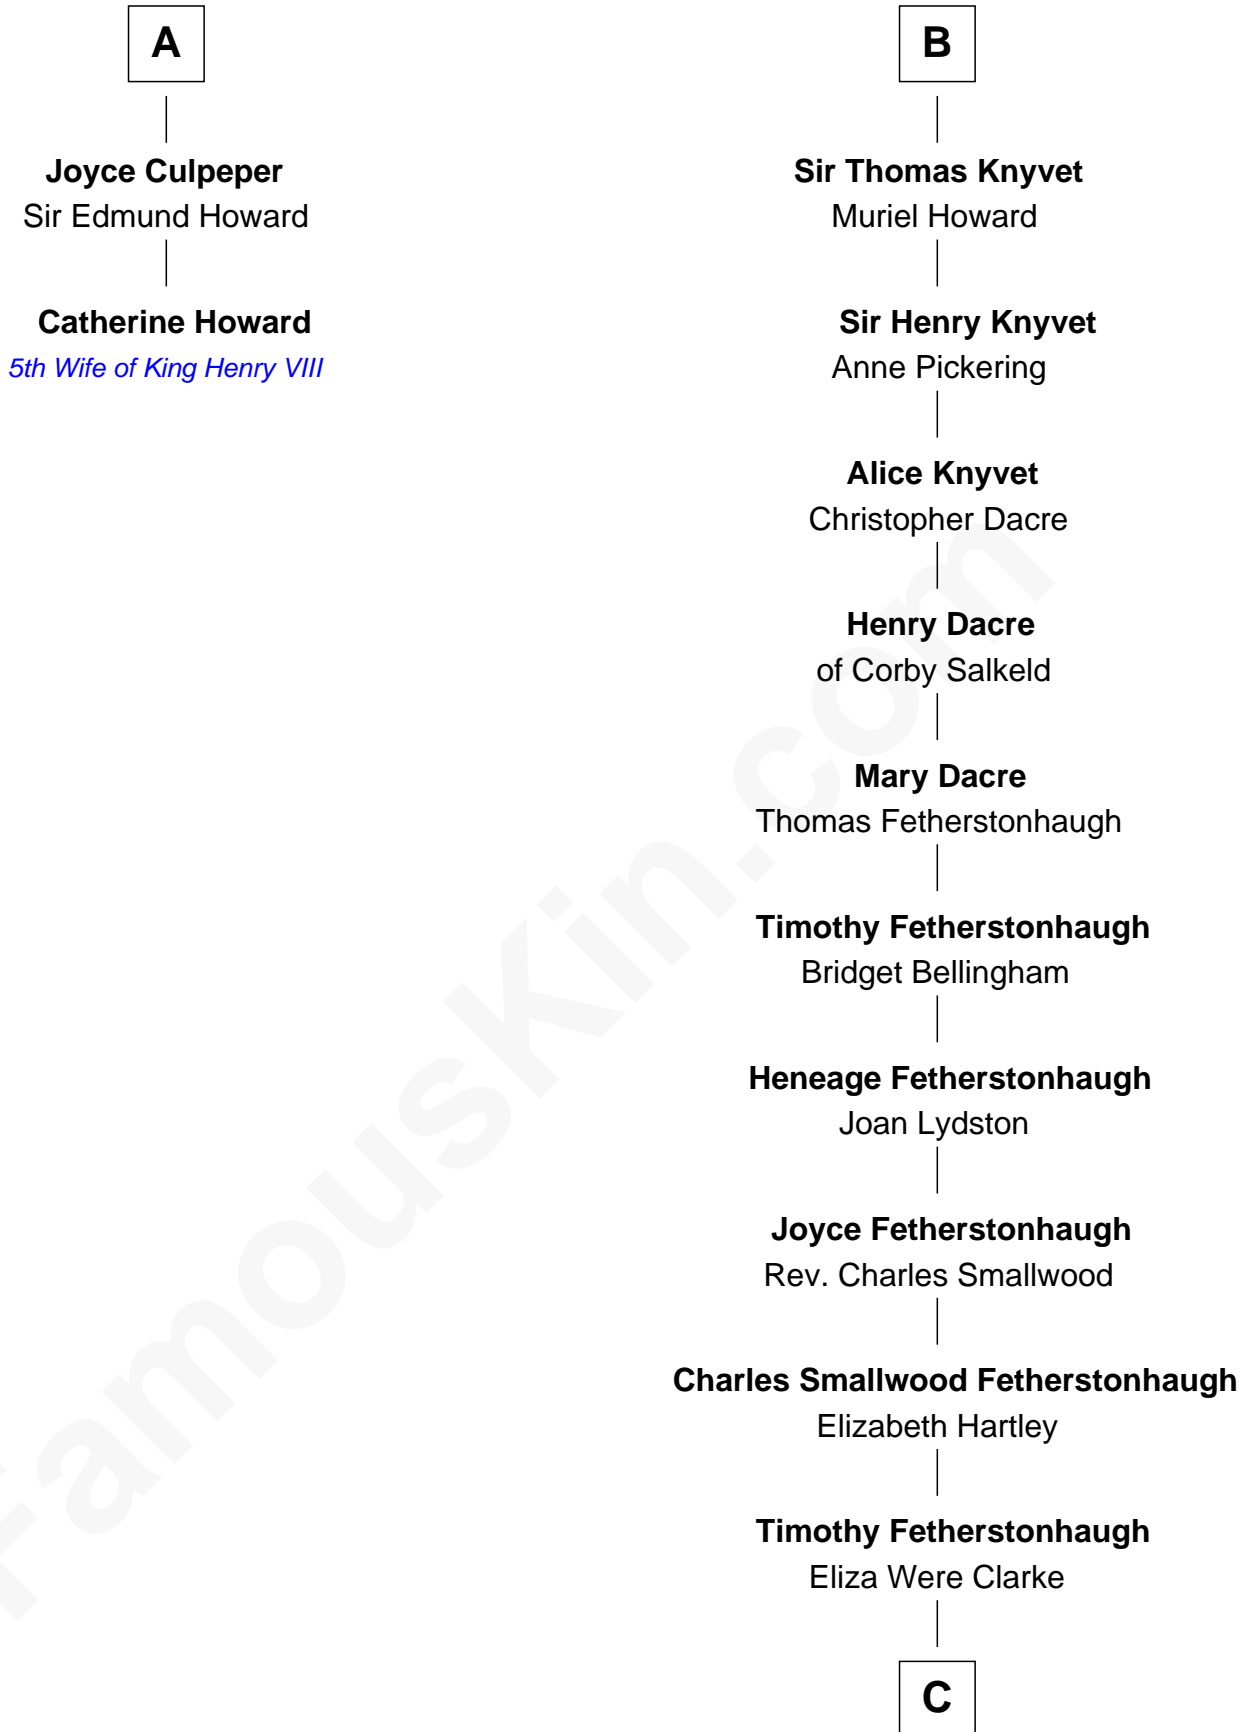

# FamousKin.com Relationship Chart of

**Catherine Howard**

*5th Wife of King Henry VIII*

8th cousin 13 times removed of

**Tilda Swinton**

*Movie Actress*

**Sir Gilbert de Clare**

Joan of Acre

**Elizabeth Ferrers**  
Sir William Culpeper

**Sir Richard Culpeper**  
Isabel Worsley

**A**

**Margaret de Clare**  
Hugh de Audley

**Margaret de Audley**  
Ralph de Stafford

**Beatrice de Stafford**  
Thomas de Ros

**Margaret de Ros**  
Sir Reynold Grey

**Sir John Grey**  
Constance de Holand

**Alice Grey**  
Sir William Knyvet

**Sir Edmund Knyvet**  
Eleanor Tyrrel

**B**

C

**Albany Fetherstonhaugh**

Evelyn Gertrude Astell