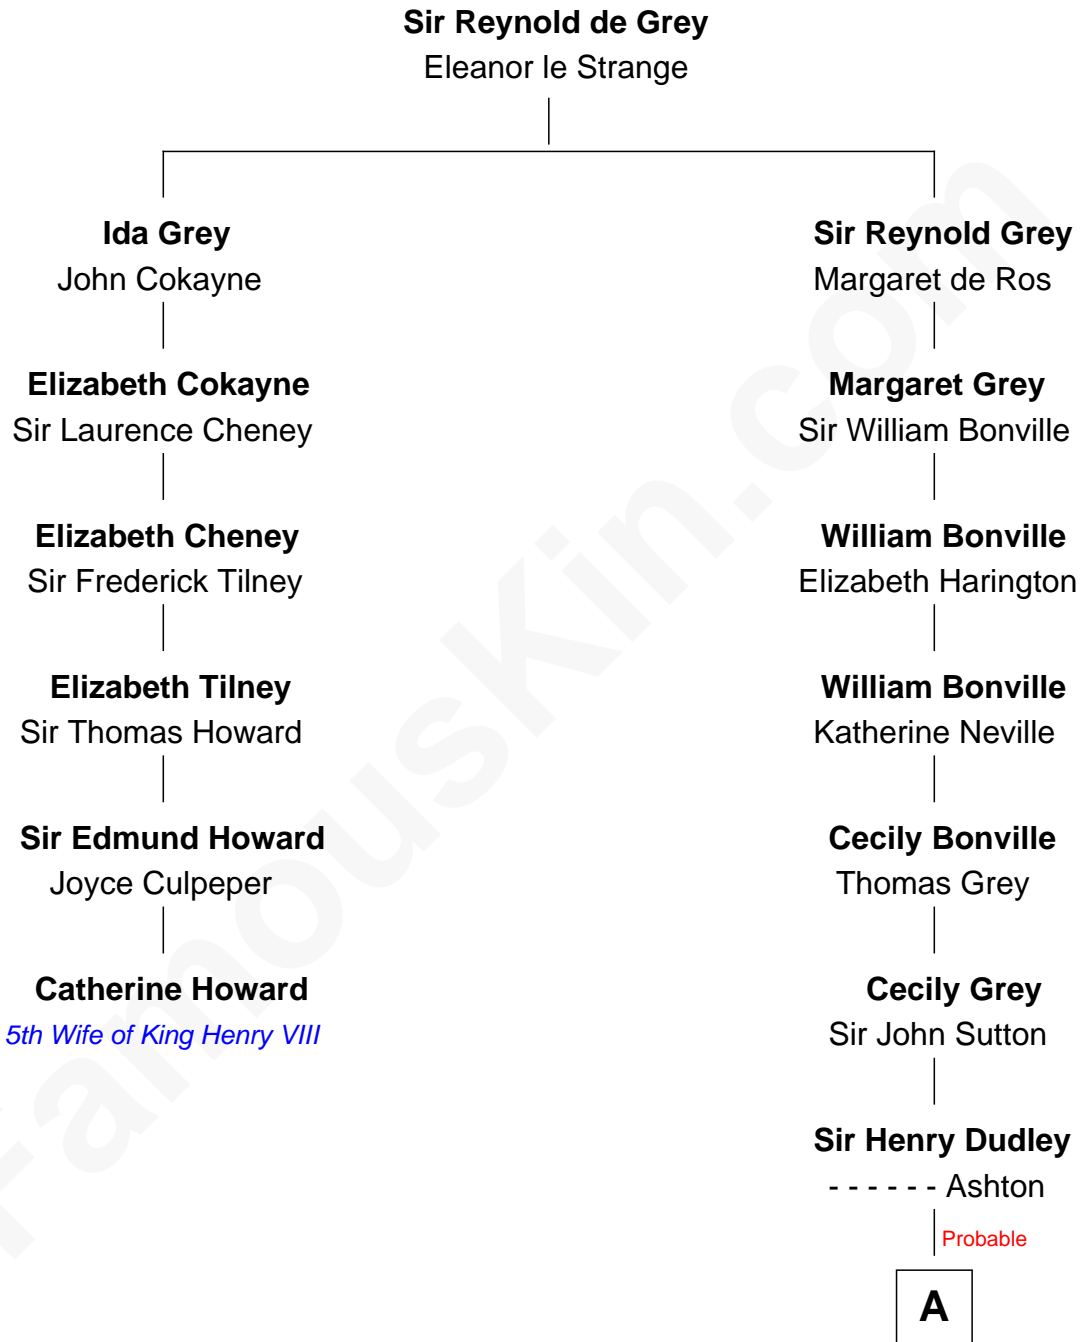

FamousKin.com

Relationship Chart of

Catherine Howard

5th Wife of King Henry VIII

5th cousin 9 times removed of

Jane (Appleton) Pierce

First Lady of President Franklin Pierce

A

Roger Dudley
Susanna Thorne

Gov. Thomas Dudley
Dorothy York

Anne Dudley
Gov. Simon Bradstreet

Sarah Bradstreet
Rev. Richard Hubbard

John Hubbard
Mary Brown

Elizabeth Hubbard
Francis Appleton

Rev. Jesse Appleton
Elizabeth Means