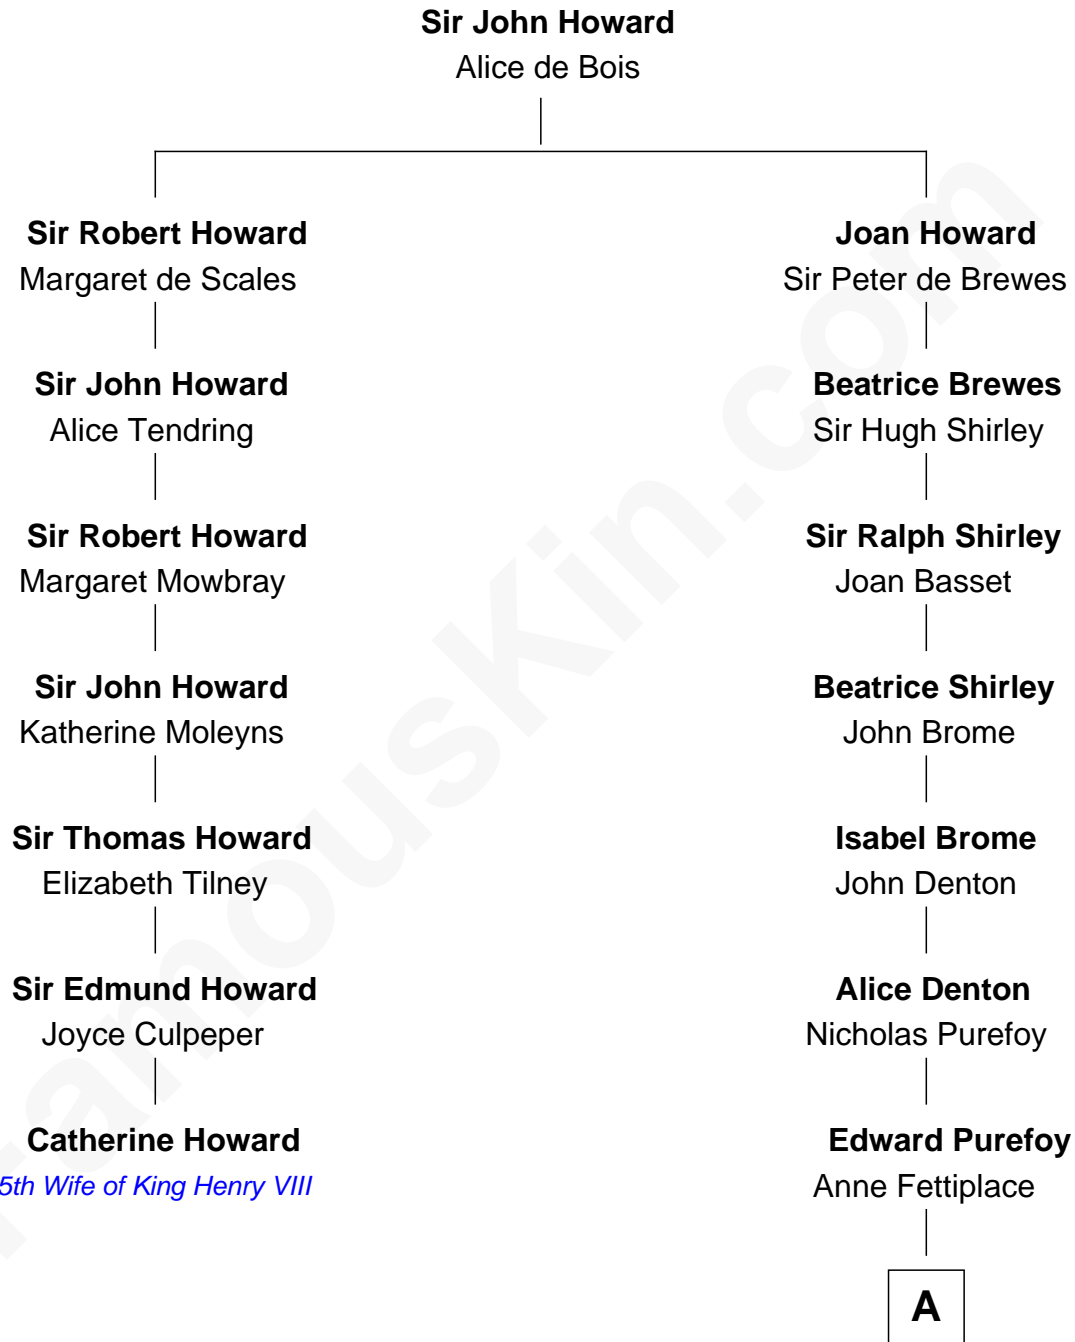

FamousKin.com

Relationship Chart of

Catherine Howard

5th Wife of King Henry VIII

6th cousin 9 times removed of

Jane (Appleton) Pierce

First Lady of President Franklin Pierce

A

Mary Purefoy
Thomas Thorne

Susanna Thorne
Roger Dudley

Gov. Thomas Dudley
Dorothy York

Anne Dudley
Gov. Simon Bradstreet

Sarah Bradstreet
Rev. Richard Hubbard

John Hubbard
Mary Brown

Elizabeth Hubbard
Francis Appleton