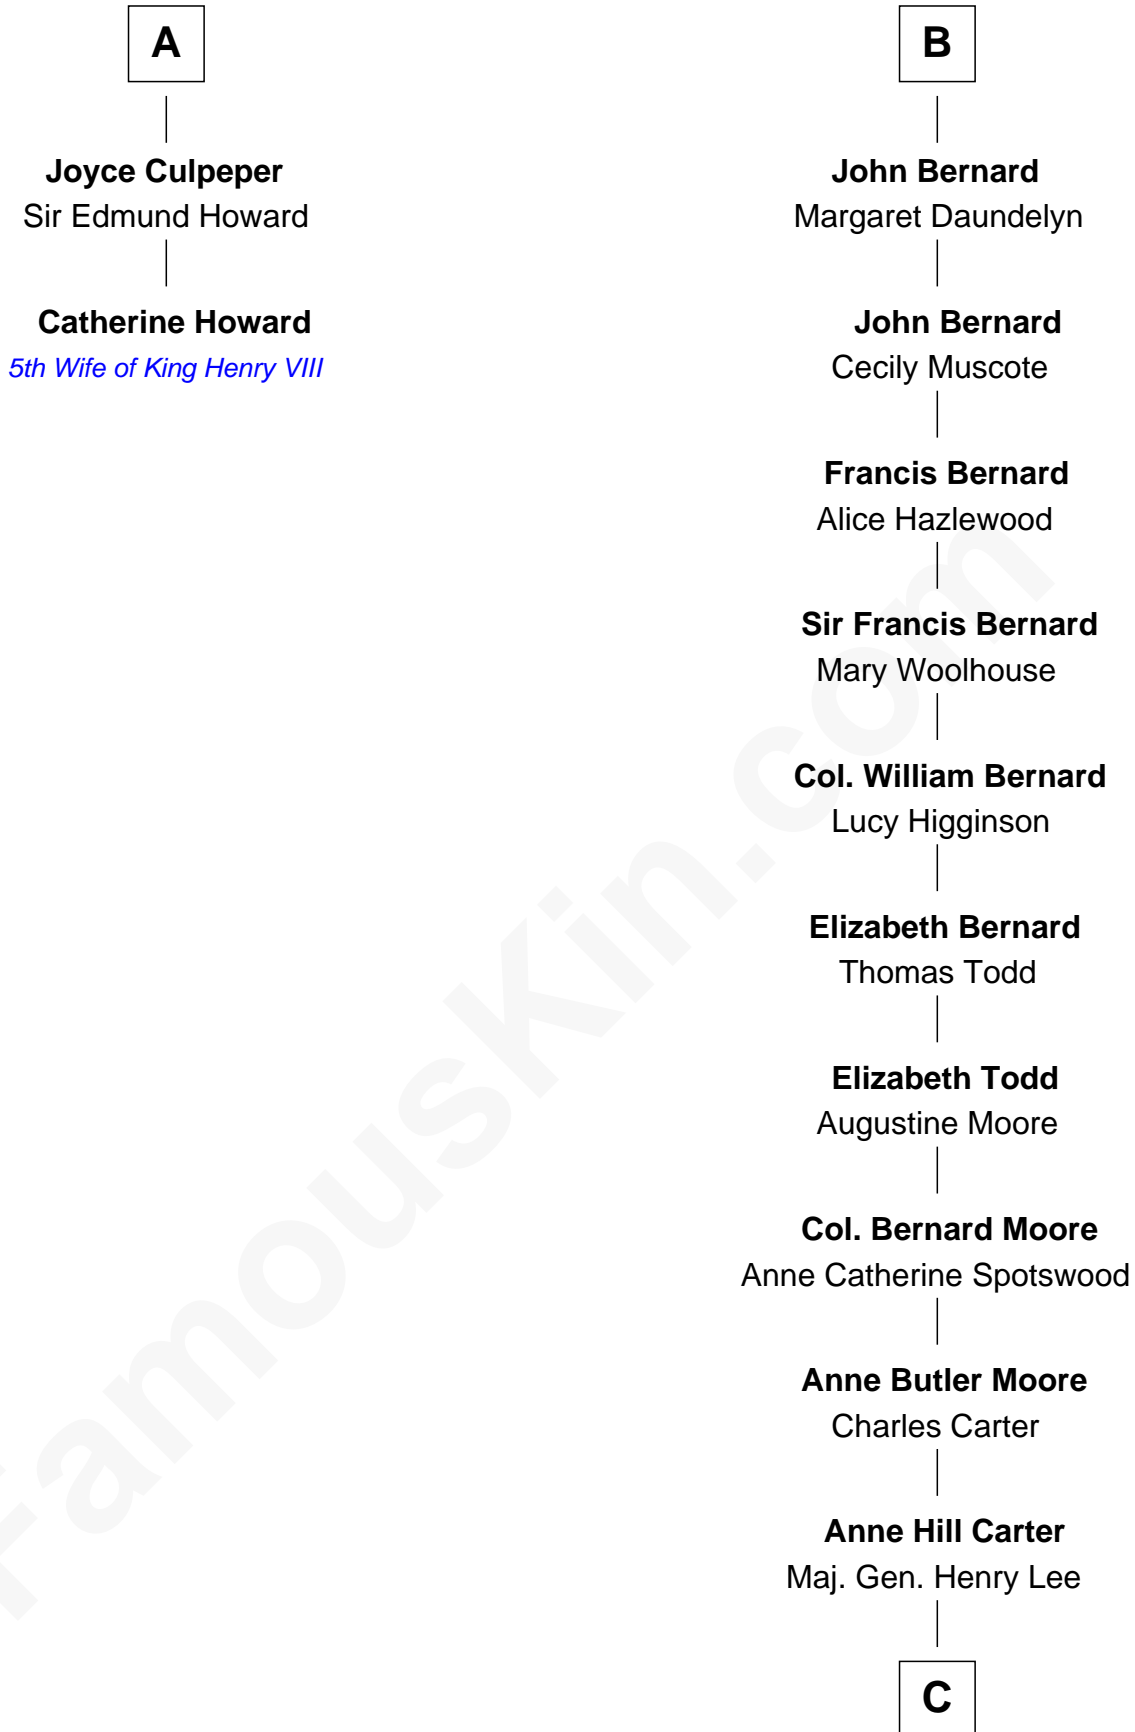

FamousKin.com Relationship Chart of

Catherine Howard

5th Wife of King Henry VIII

8th cousin 10 times removed of

Fitzhugh Lee

40th Governor of Virginia

Sir Gilbert de Clare

Joan of Acre

Elizabeth de Clare
Sir Thebaud de Verdun

Isabel de Verdun
Henry de Ferrers

Sir William de Ferrers
Margaret de Ufford

Sir Henry de Ferrers
Joan de Poynings

Sir William Ferrers
Philippa Clifford

Elizabeth Ferrers
Sir William Culpeper

Sir Richard Culpeper
Isabel Worsley

A

Margaret de Clare
Hugh de Audley

Margaret de Audley
Ralph de Stafford

Sir Hugh de Stafford
Philippa de Beauchamp

Margaret de Stafford
Sir Ralph Neville

Margaret de Neville
Sir Richard Scrope

Sir Henry le Scrope
Elizabeth le Scrope

Margaret Scrope
John Bernard

B

C

—
Sydney Smith Lee

Anna Maria Mason

—
Fitzhugh Lee

40th Governor of Virginia