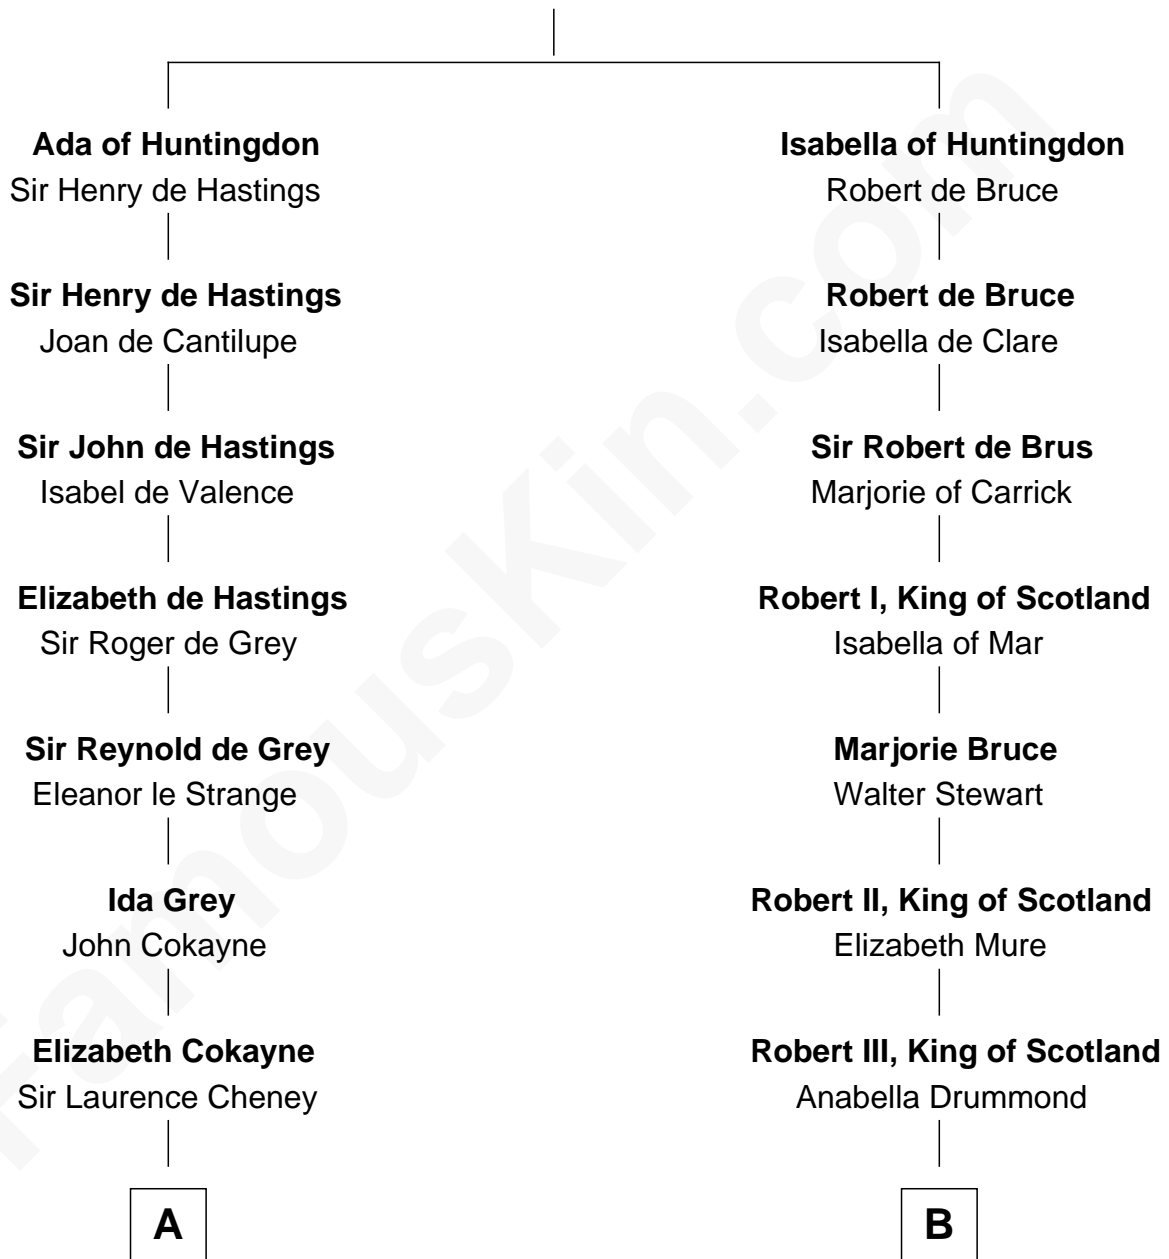

FamousKin.com Relationship Chart of

Catherine Howard

5th Wife of King Henry VIII

10th cousin 11 times removed of

Fitzhugh Lee

40th Governor of Virginia

David of Huntingdon

Maud of Chester

C

Anne Catherine Spotswood

Col. Bernard Moore

Anne Butler Moore

Charles Carter

Anne Hill Carter

Maj. Gen. Henry Lee

Sydney Smith Lee

Anna Maria Mason

Fitzhugh Lee

40th Governor of Virginia