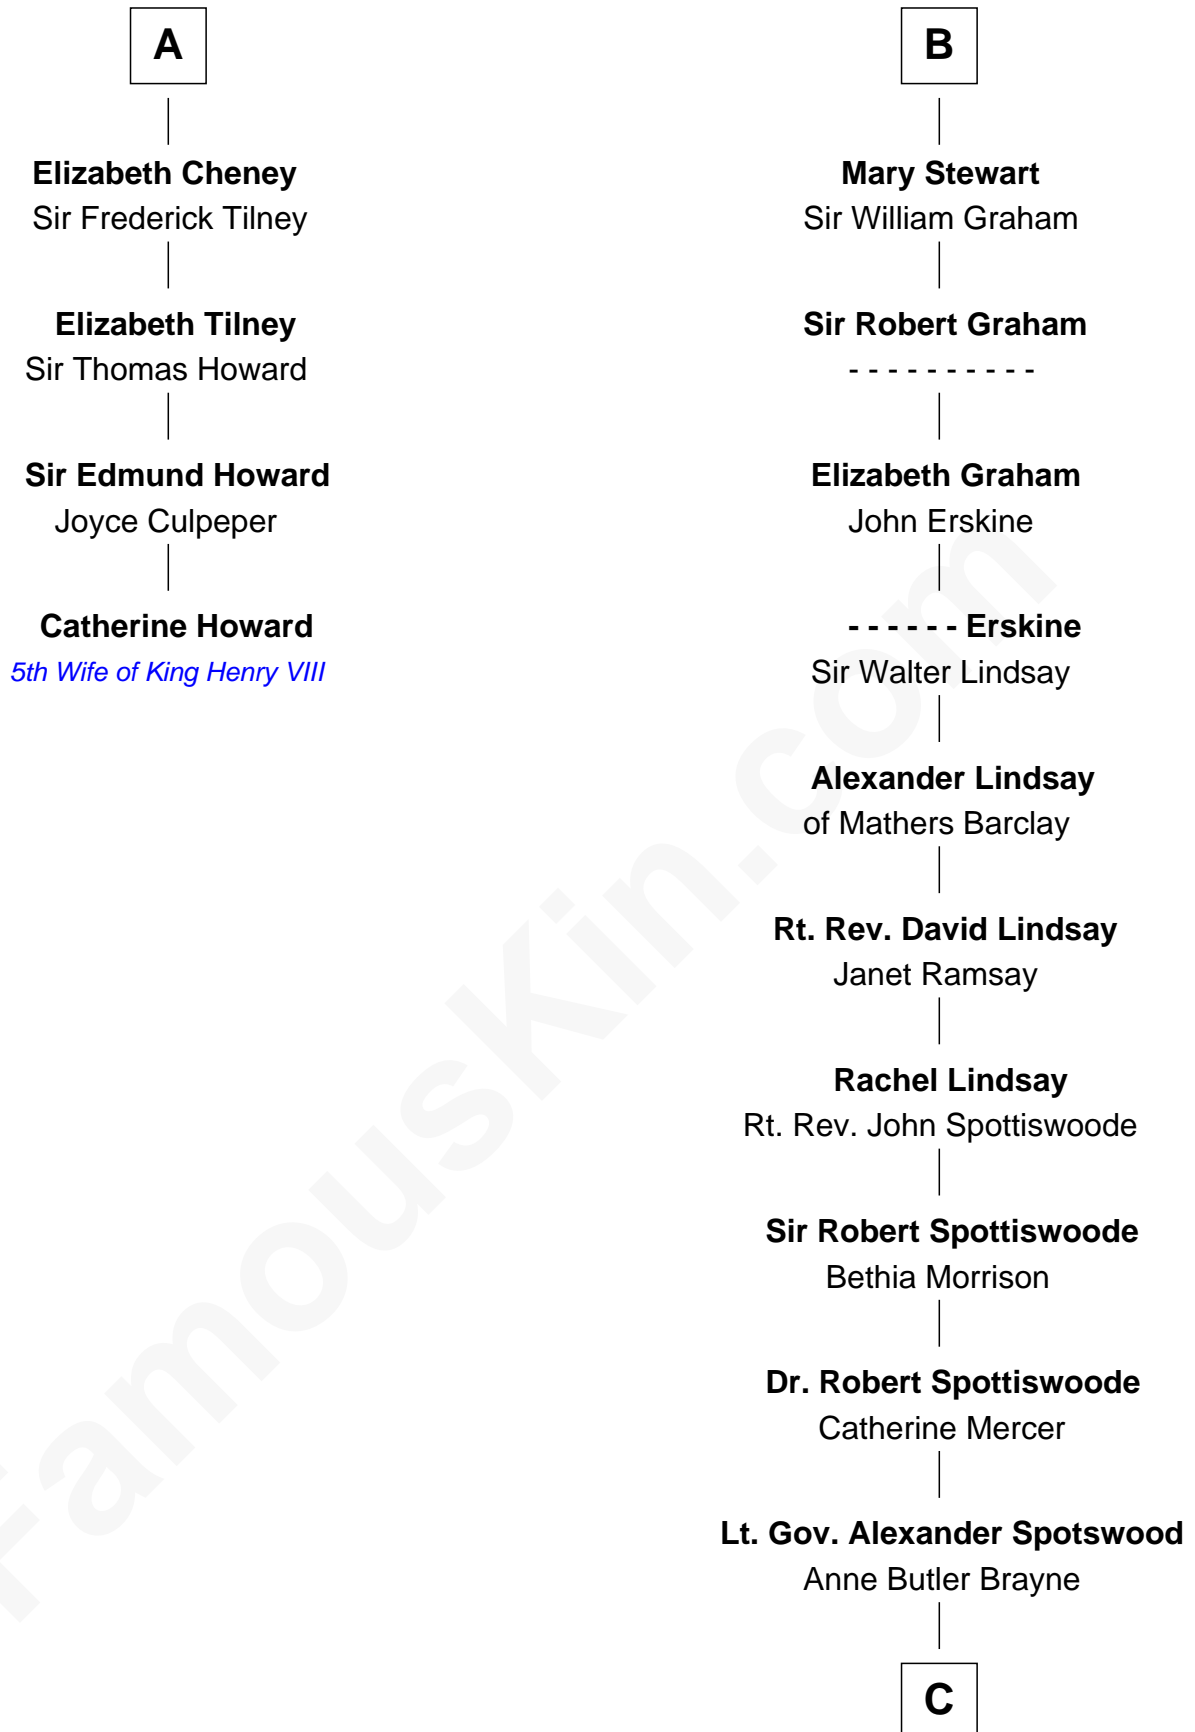

FamousKin.com Relationship Chart of

Catherine Howard

5th Wife of King Henry VIII

10th cousin 11 times removed of

Fitzhugh Lee

40th Governor of Virginia

David of Huntingdon

Maud of Chester

C

Anne Catherine Spotswood

Col. Bernard Moore

Anne Butler Moore

Charles Carter

Anne Hill Carter

Maj. Gen. Henry Lee

Sydney Smith Lee