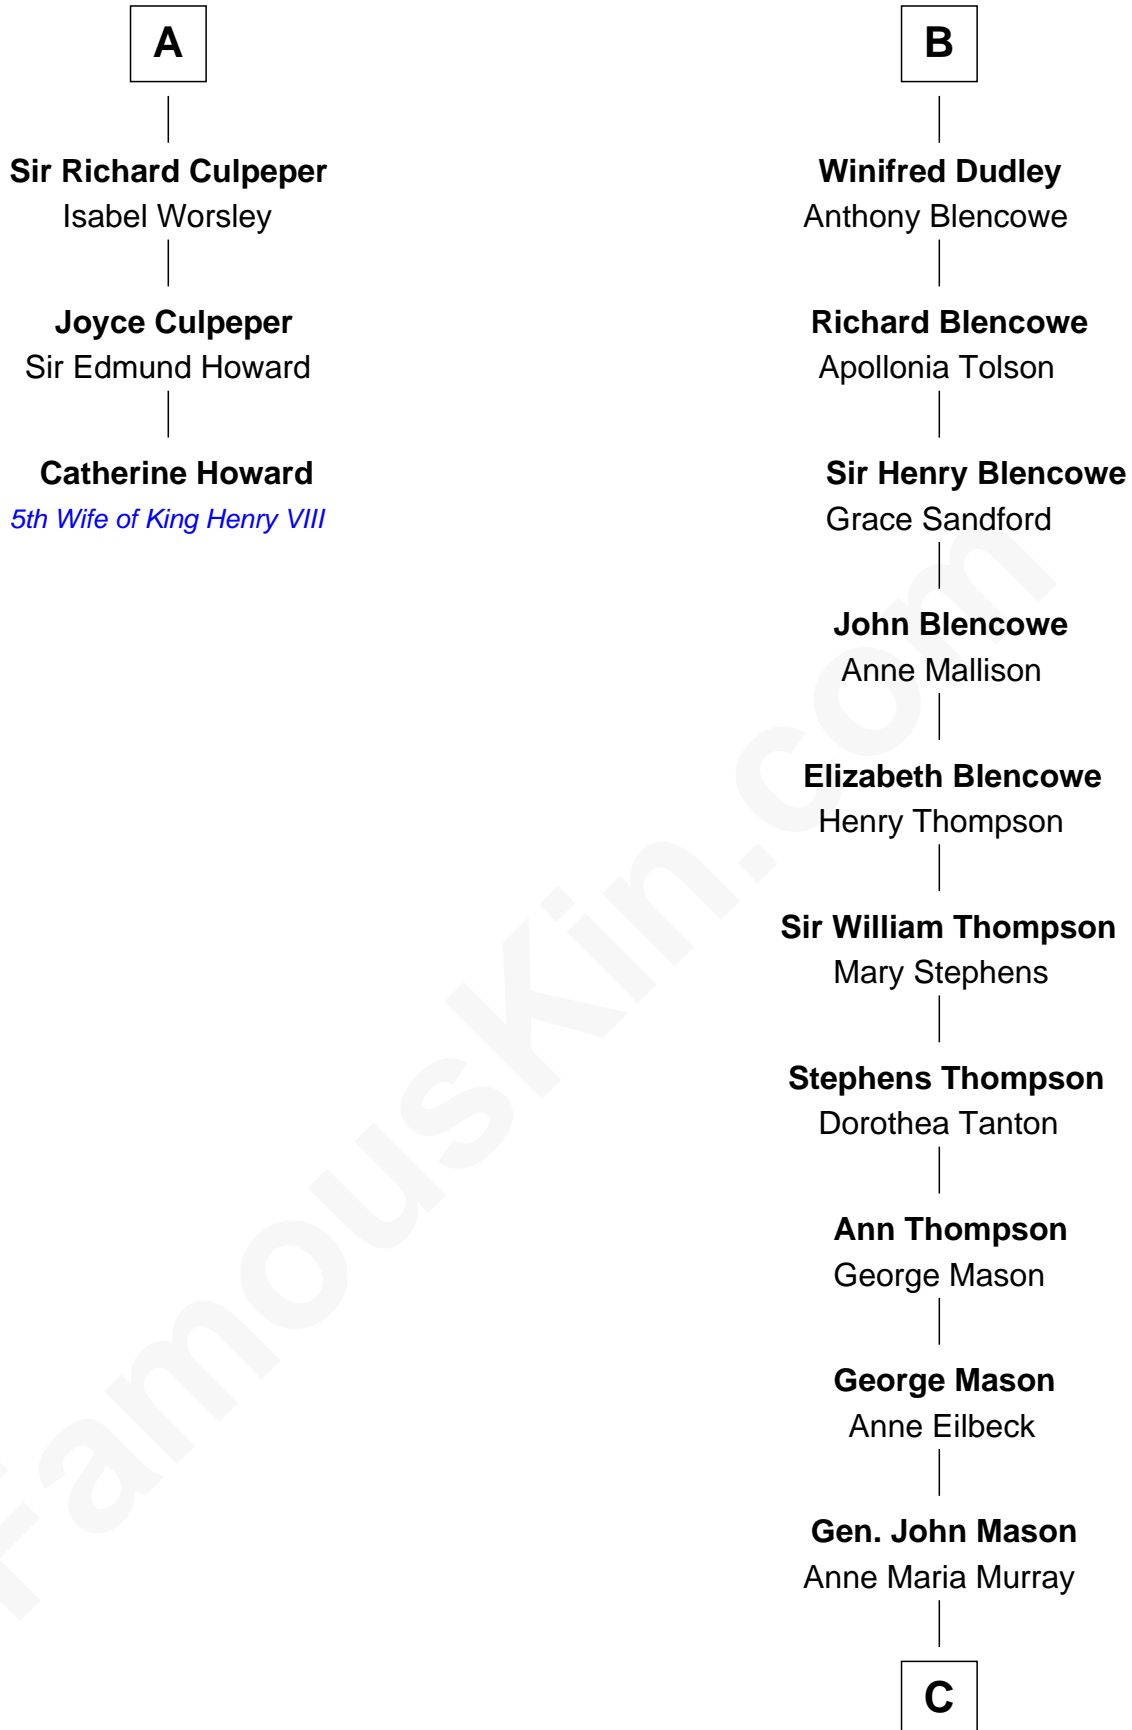

## Relationship Chart of

### Catherine Howard

5th Wife of King Henry VIII

9th cousin 9 times removed of

### Fitzhugh Lee

40th Governor of Virginia

C

Anna Maria Mason  
Sydney Smith Lee

Fitzhugh Lee  
*40th Governor of Virginia*

FamousKin.com