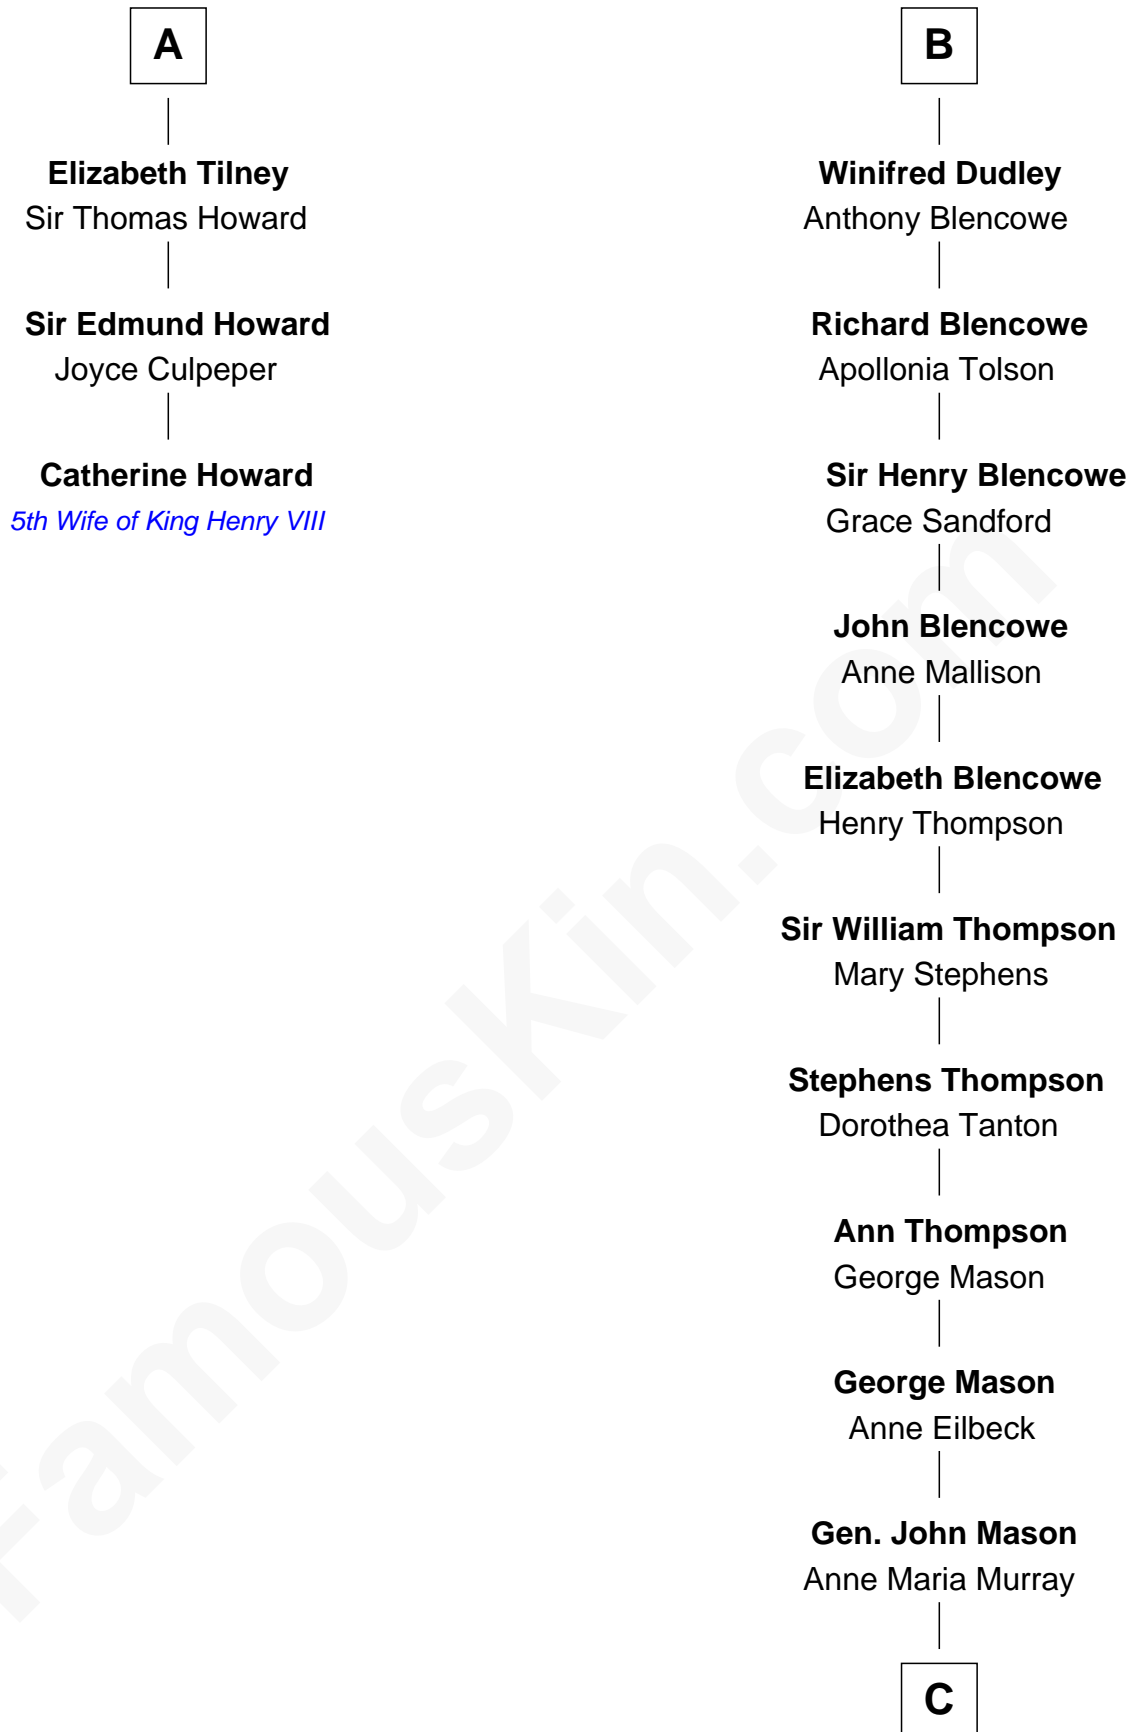

FamousKin.com

Relationship Chart of

Catherine Howard

5th Wife of King Henry VIII

9th cousin 9 times removed of

Fitzhugh Lee

40th Governor of Virginia

Sir William de Cantilupe

Eve de Braiose

C

Anna Maria Mason
Sydney Smith Lee

Fitzhugh Lee
40th Governor of Virginia

FamousKin.com