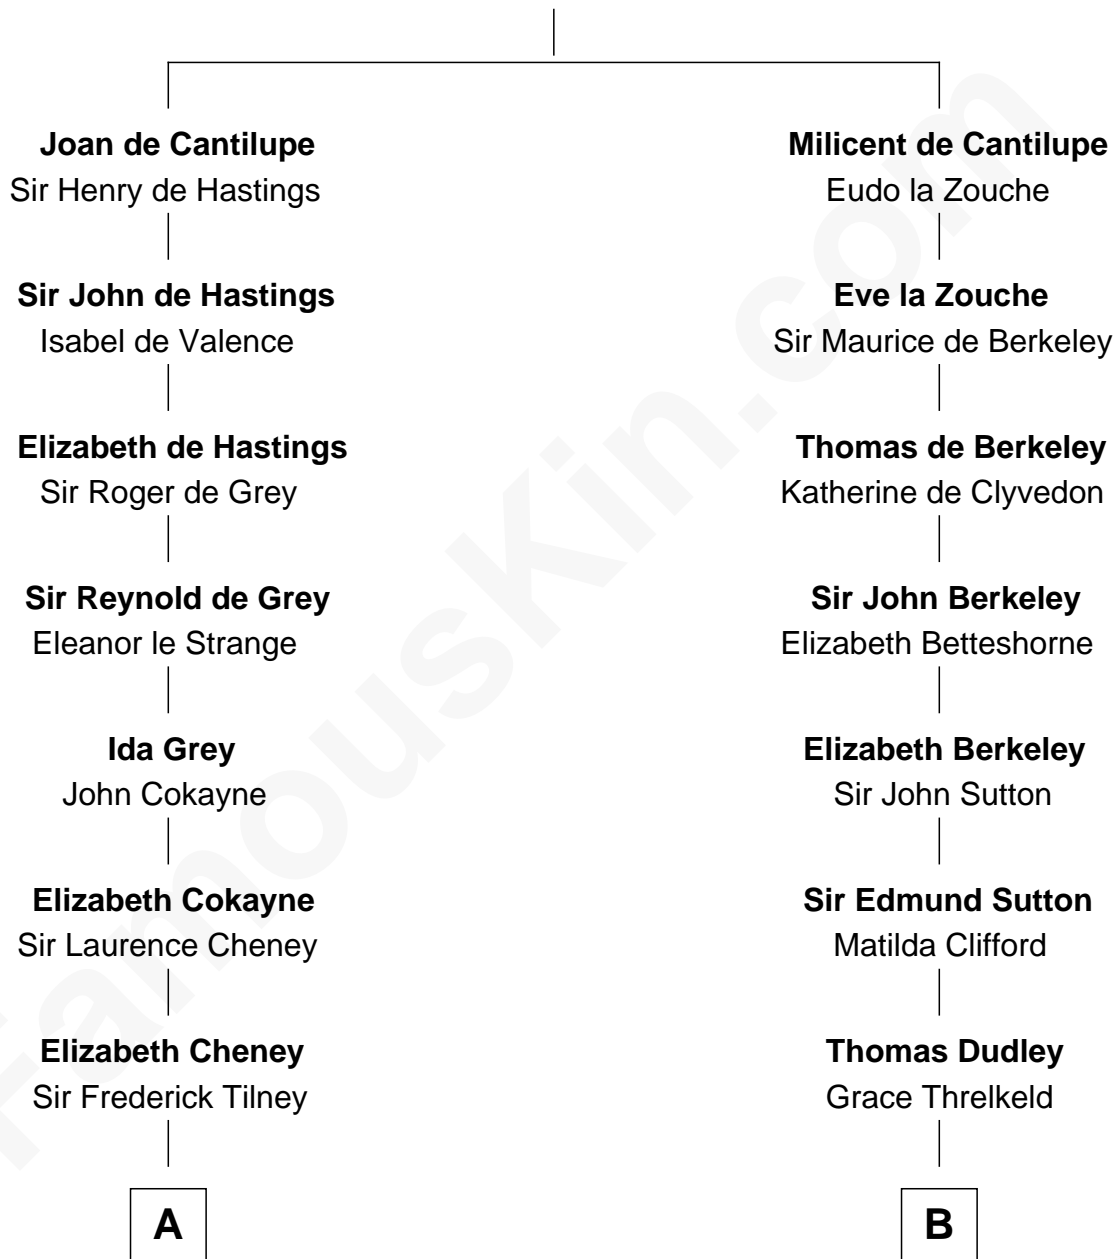

FamousKin.com

Relationship Chart of

Catherine Howard

5th Wife of King Henry VIII

9th cousin 9 times removed of

Fitzhugh Lee

40th Governor of Virginia

Sir William de Cantilupe

Eve de Braiose

C

Anna Maria Mason
Sydney Smith Lee

Fitzhugh Lee
40th Governor of Virginia

FamousKin.com