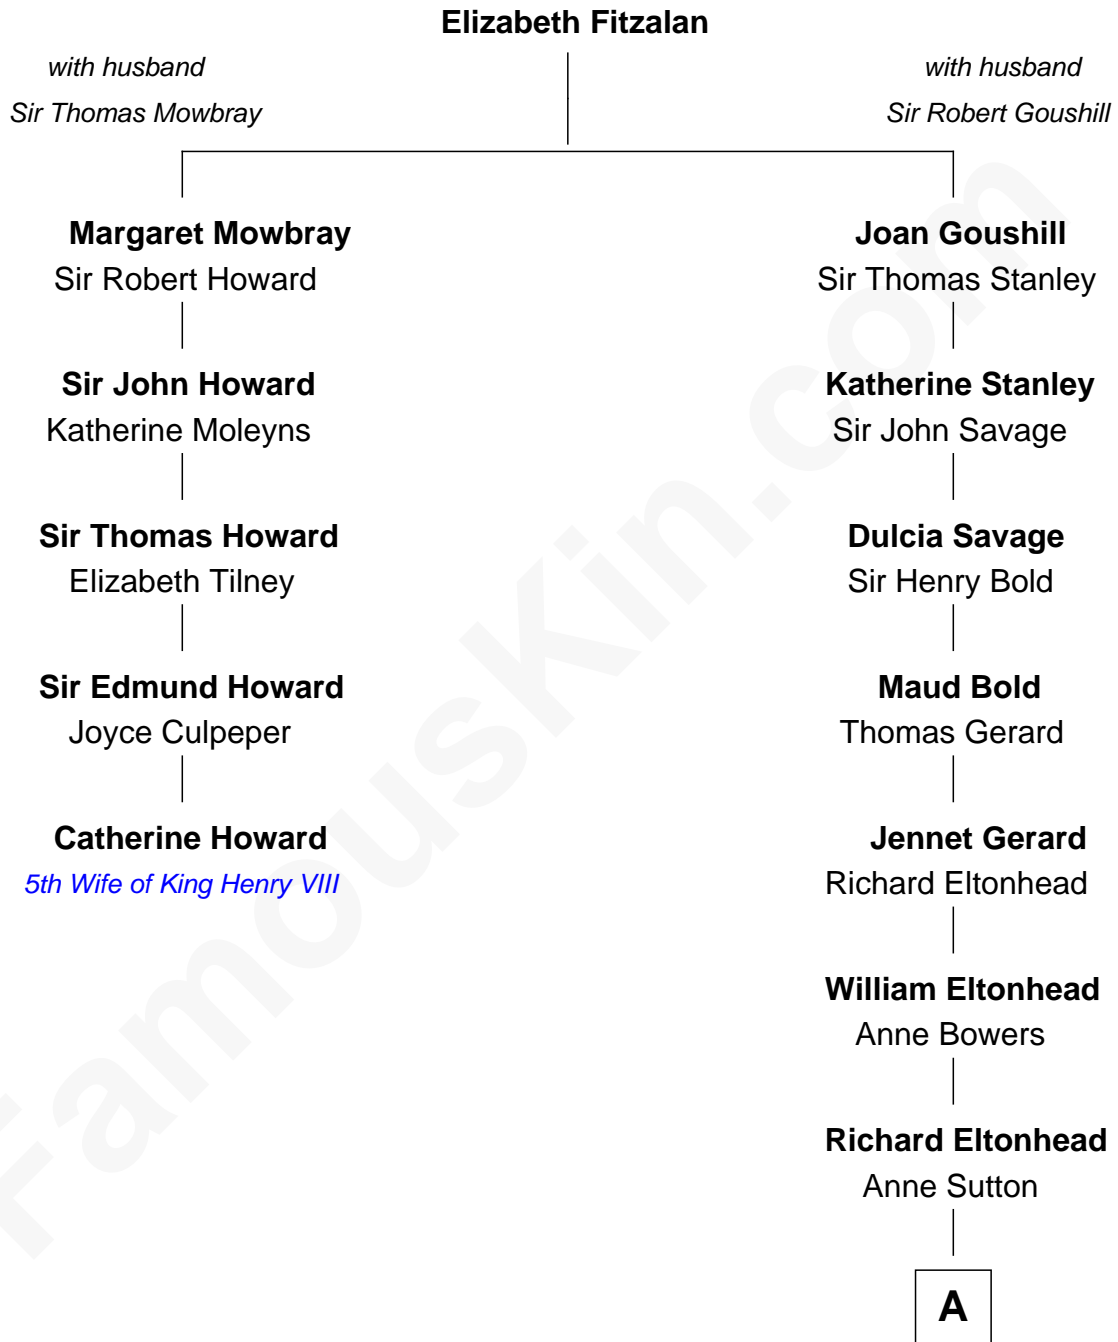

FamousKin.com

Relationship Chart of

Catherine Howard

5th Wife of King Henry VIII

4th cousin 9 times removed of

Fitzhugh Lee

40th Governor of Virginia

A