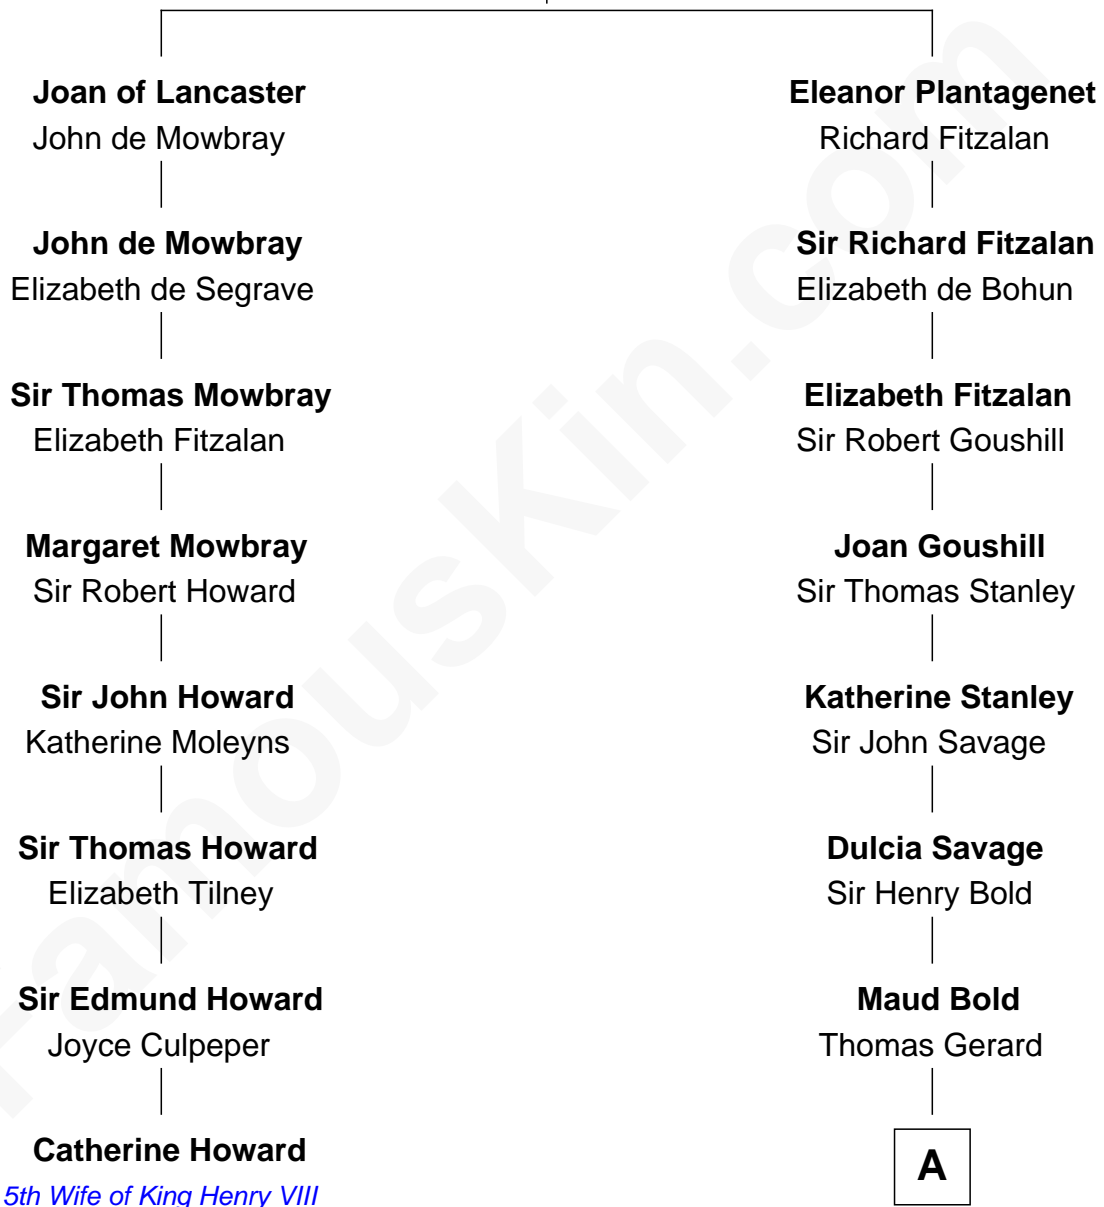

FamousKin.com

Relationship Chart of

Catherine Howard

5th Wife of King Henry VIII

7th cousin 7 times removed of

Thomas Sim Lee

2nd and 7th Governor of Maryland

Henry Plantagenet
Maud de Chaworth