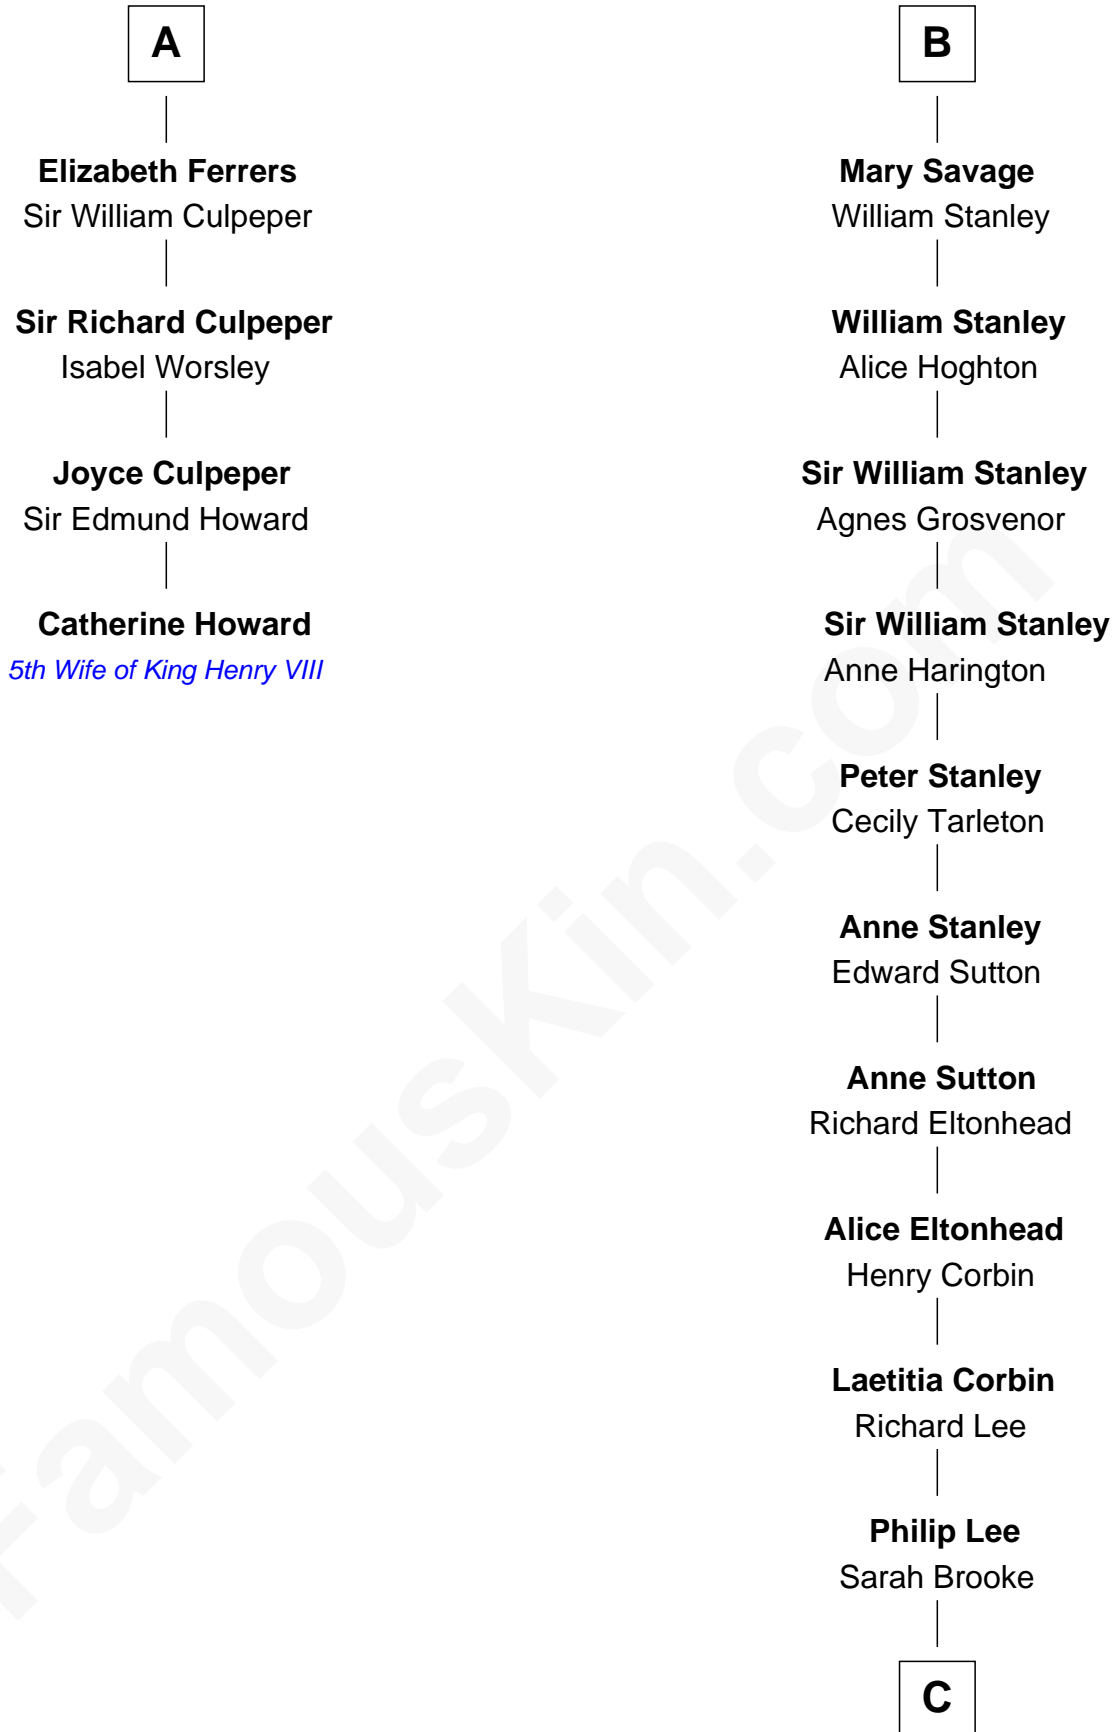

FamousKin.com

Relationship Chart of

Catherine Howard

5th Wife of King Henry VIII

10th cousin 8 times removed of

Thomas Sim Lee

2nd and 7th Governor of Maryland

C

Thomas Lee
Christiana Sim

Thomas Sim Lee

2nd and 7th Governor of Maryland

FamousKin.com