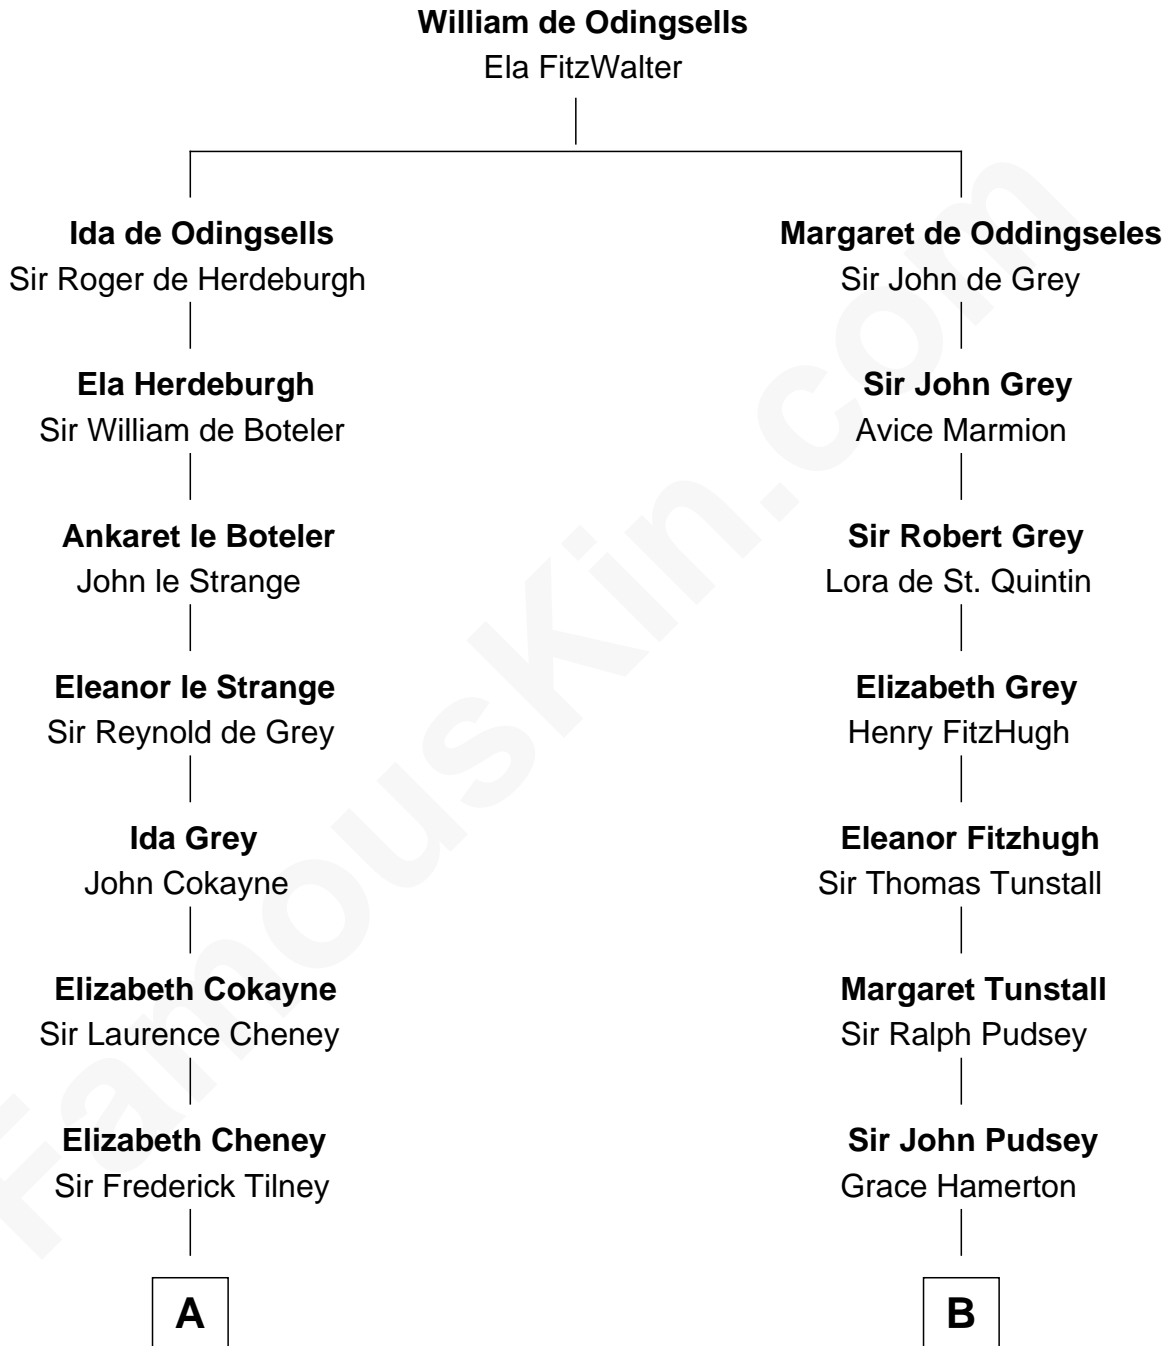

FamousKin.com

Relationship Chart of

Catherine Howard

5th Wife of King Henry VIII

9th cousin 9 times removed of

Thomas Sim Lee

2nd and 7th Governor of Maryland

C

Thomas Lee
Christiana Sim

Thomas Sim Lee

2nd and 7th Governor of Maryland

FamousKin.com