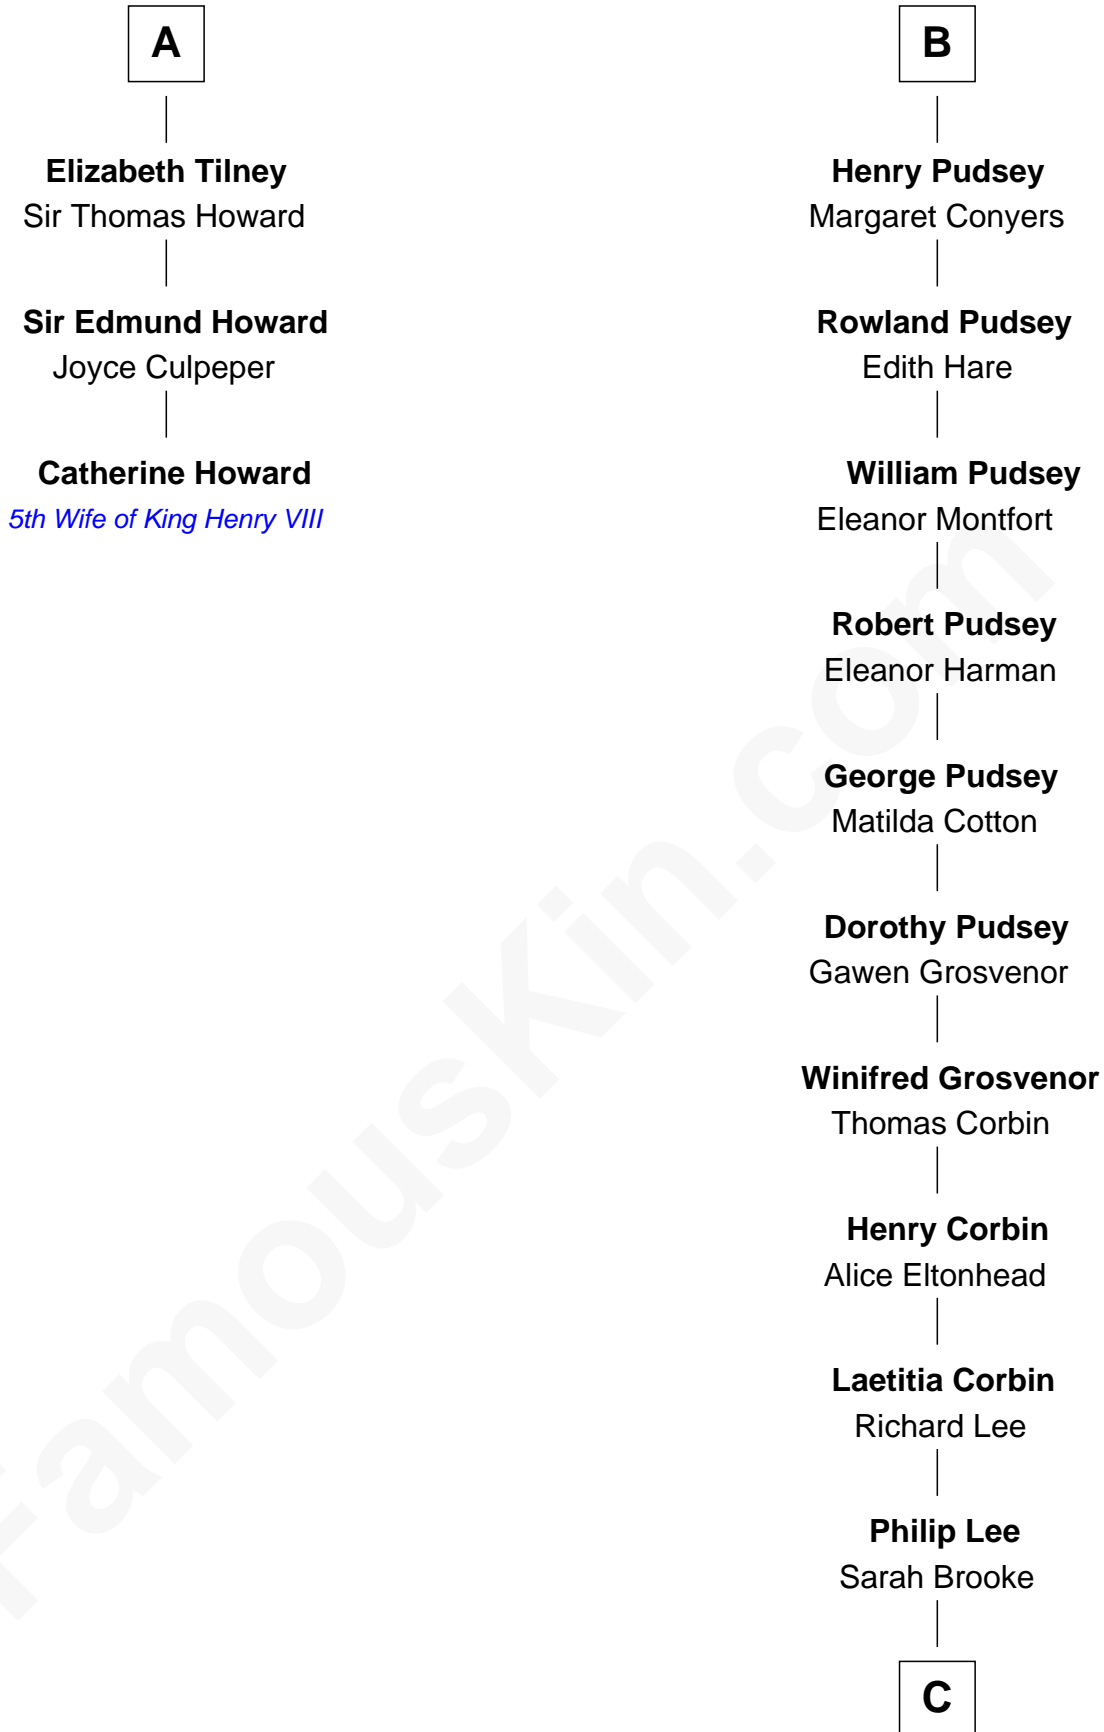

FamousKin.com

Relationship Chart of

Catherine Howard

5th Wife of King Henry VIII

9th cousin 9 times removed of

Thomas Sim Lee

2nd and 7th Governor of Maryland

C

Thomas Lee
Christiana Sim

Thomas Sim Lee

2nd and 7th Governor of Maryland

FamousKin.com