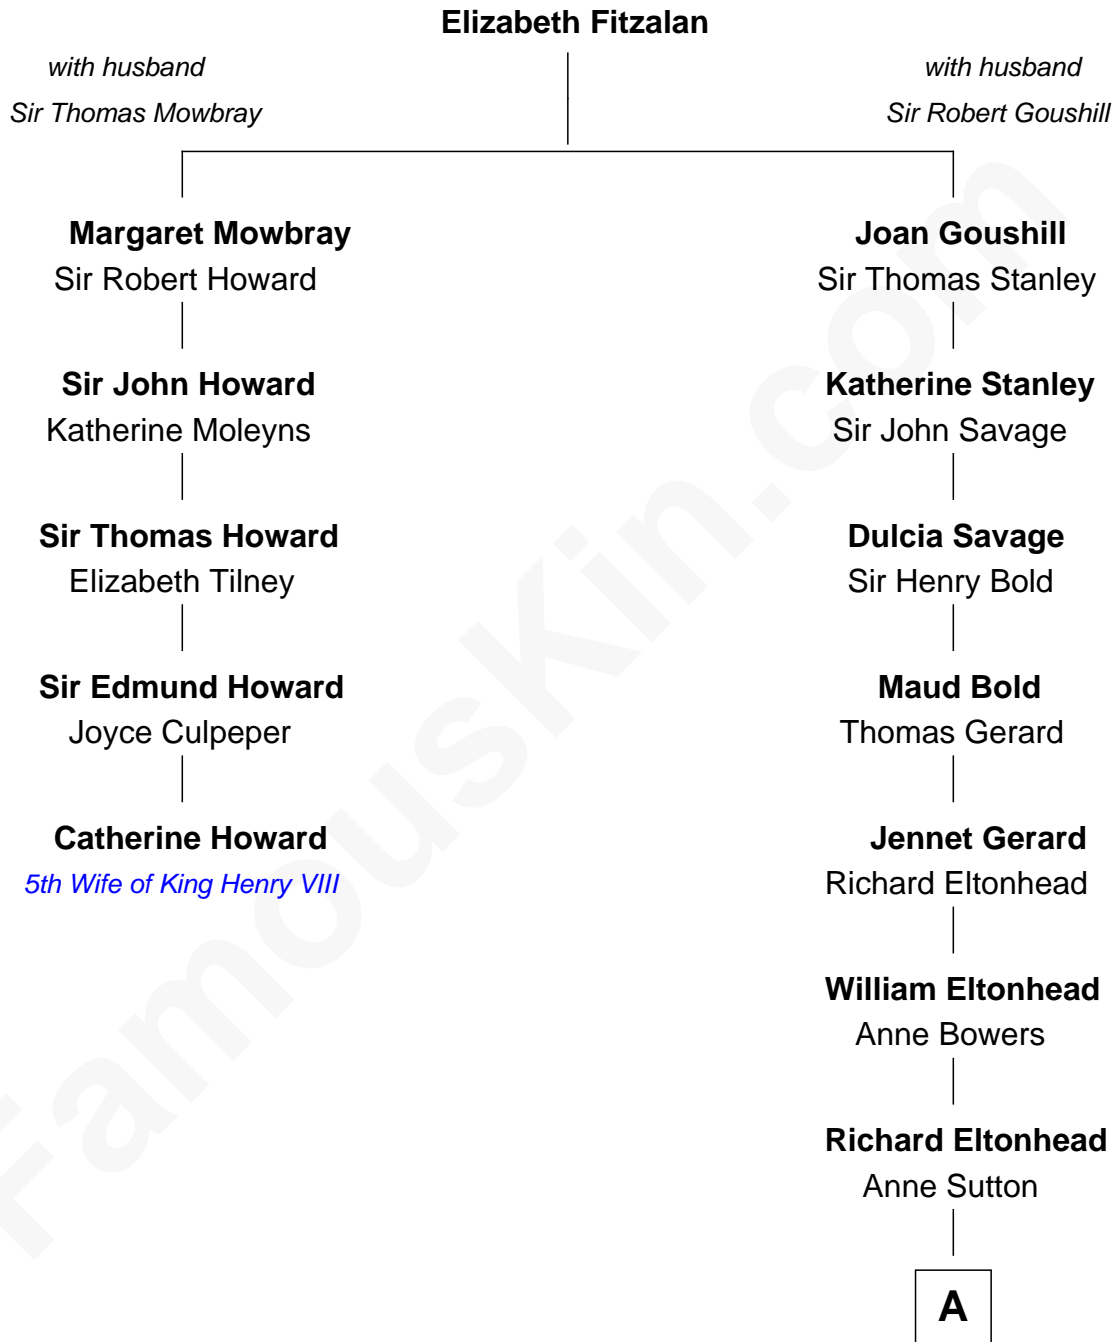

FamousKin.com

Relationship Chart of

Catherine Howard

5th Wife of King Henry VIII

4th cousin 7 times removed of

Thomas Sim Lee

2nd and 7th Governor of Maryland

A