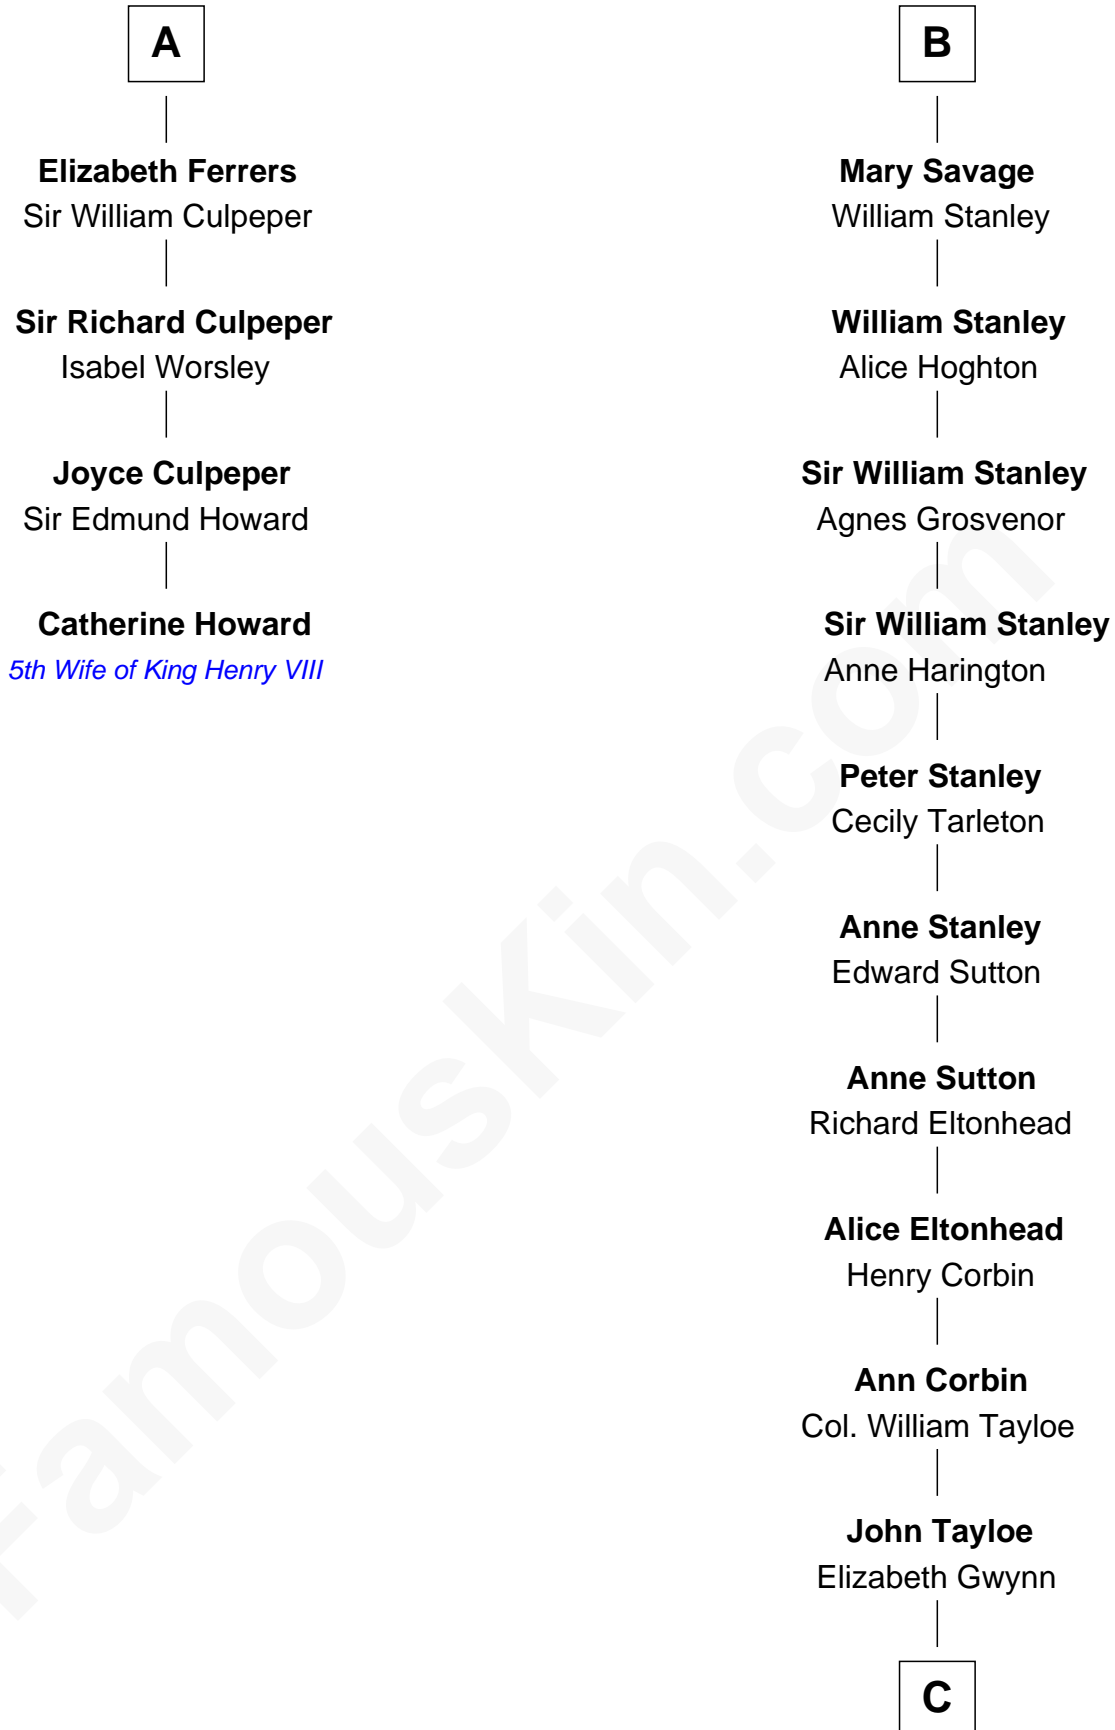

FamousKin.com Relationship Chart of

Catherine Howard

5th Wife of King Henry VIII

10th cousin 9 times removed of

Edward Lloyd V

13th Governor of Maryland

Sir Roger de Quincy

Helen of Galloway

Sir Thomas de Swinerton

Sir Robert de Swinerton

Elizabeth de Beke

Maud de Swinerton

Sir John Savage

B

C

John Tayloe
Rebecca Plater