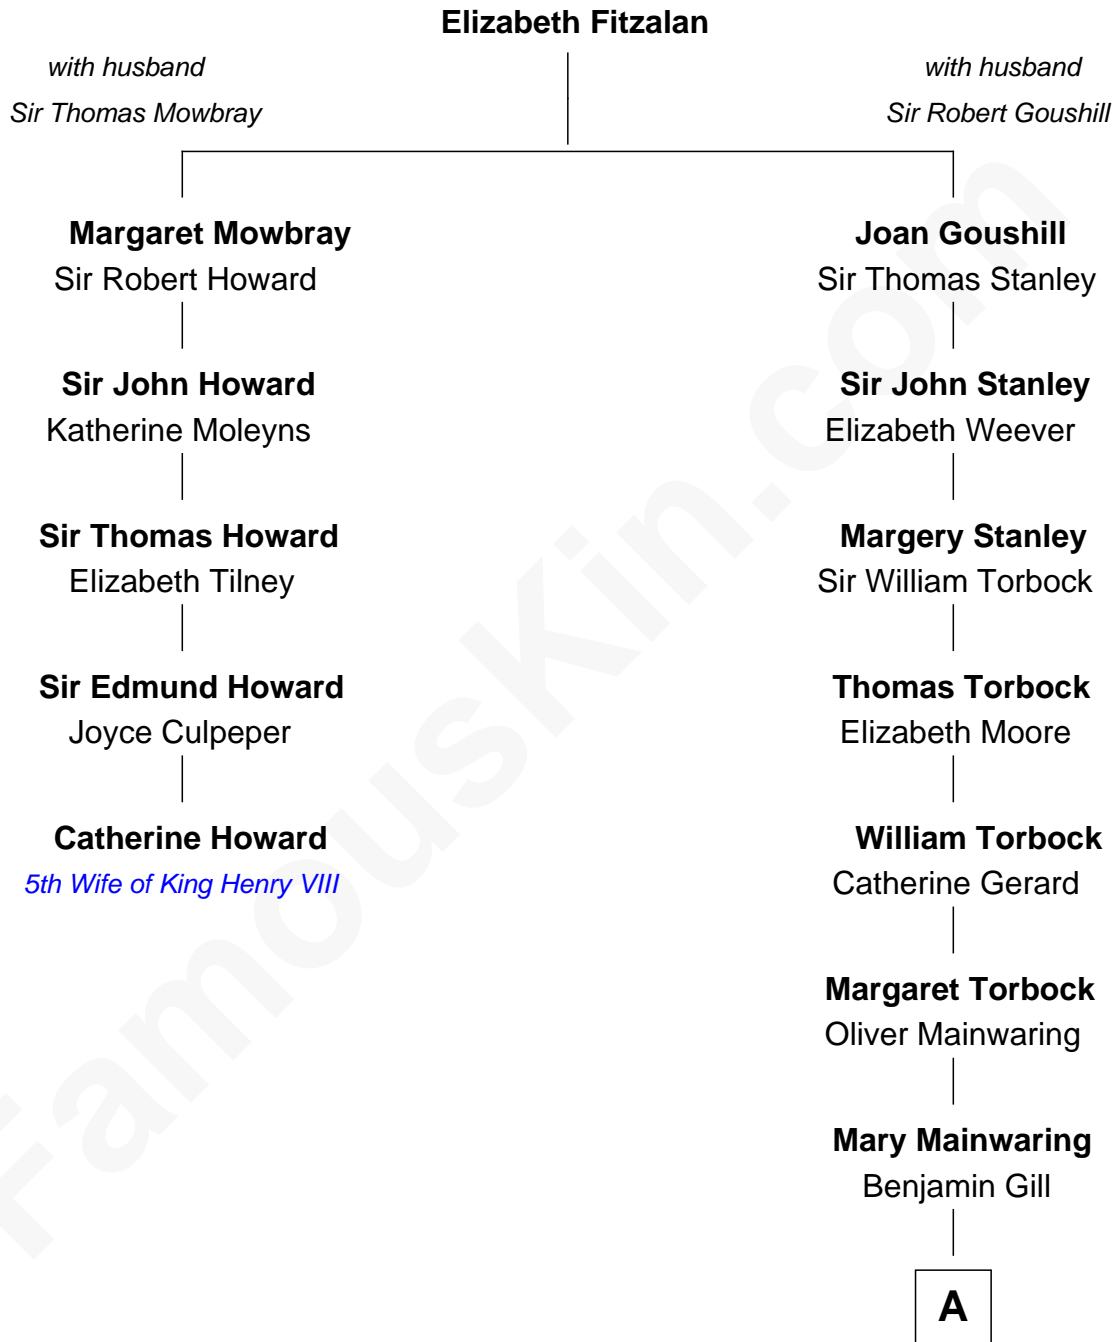

FamousKin.com Relationship Chart of

Catherine Howard

5th Wife of King Henry VIII

4th cousin 8 times removed of

Edward Lloyd V

13th Governor of Maryland

A

Anna Maria Gill

James Neale

Henrietta Maria Neale

Col. Philemon Lloyd

Edward Lloyd

Sarah Covington

Col. Edward Lloyd

Anne Rousby

Col. Edward Lloyd

Elizabeth Tayloe

Edward Lloyd V

13th Governor of Maryland