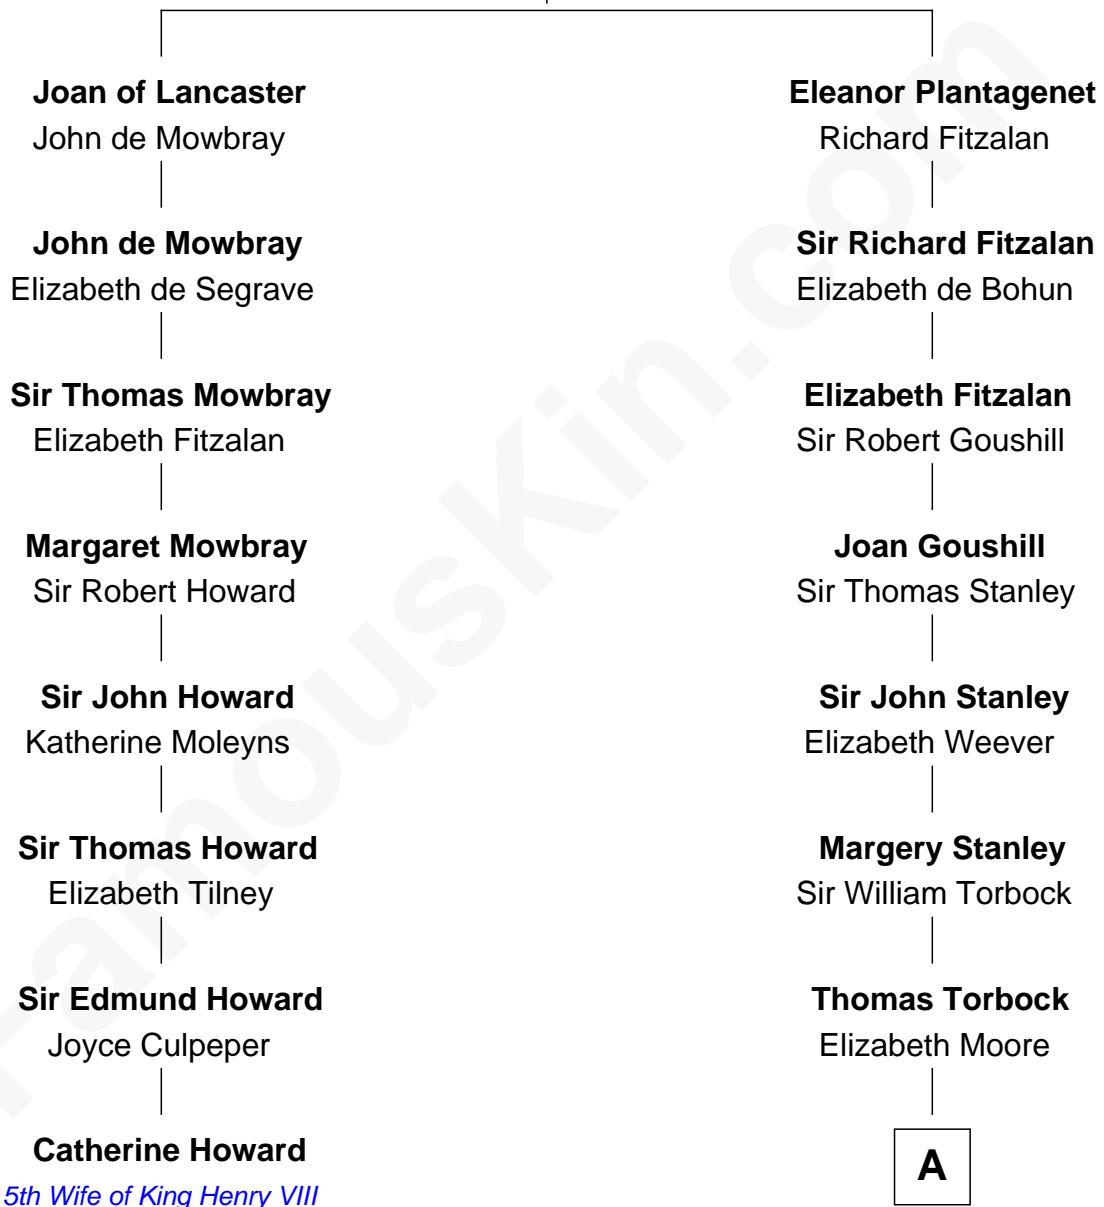

FamousKin.com

Relationship Chart of

Catherine Howard

5th Wife of King Henry VIII

7th cousin 10 times removed of

Henry Lloyd

40th Governor of Maryland

Henry Plantagenet
Maud de Chaworth

A

William Torbock
Catherine Gerard

Margaret Torbock
Oliver Mainwaring

Mary Mainwaring
Benjamin Gill

Anna Maria Gill
James Neale

Henrietta Maria Neale
Col. Philemon Lloyd

Edward Lloyd
Sarah Covington

Col. Edward Lloyd
Anne Rousby

Col. Edward Lloyd
Elizabeth Tayloe

Col. Edward Lloyd
Sally Scott Murray

Daniel Lloyd
Catherine Henry

Henry Lloyd
40th Governor of Maryland