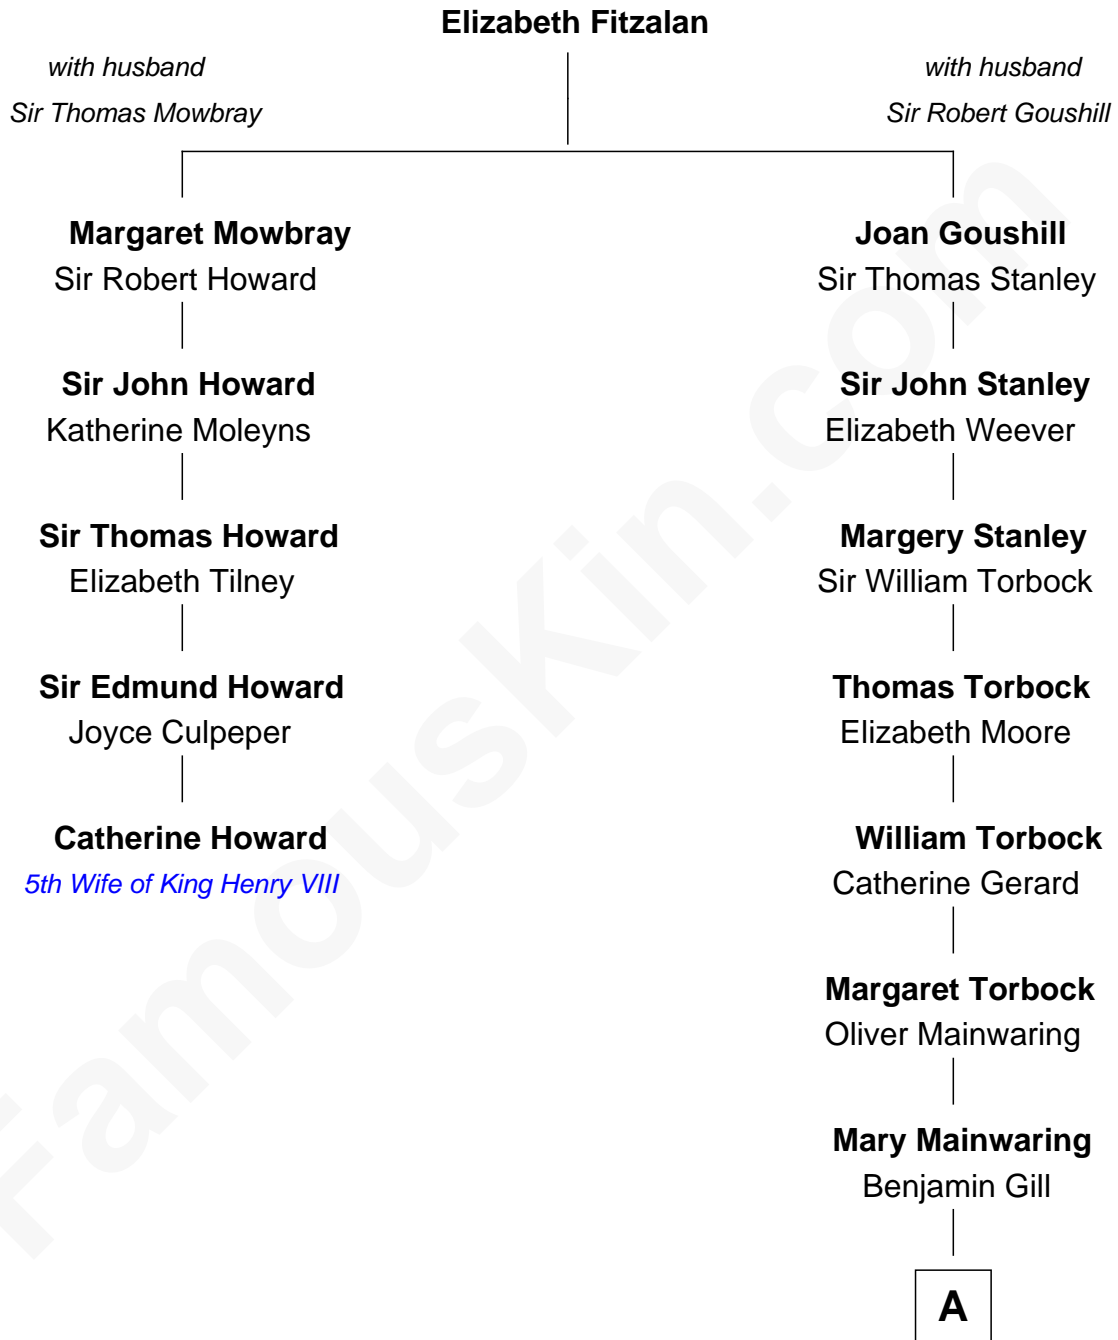

FamousKin.com

Relationship Chart of

Catherine Howard

5th Wife of King Henry VIII

4th cousin 10 times removed of

Henry Lloyd

40th Governor of Maryland