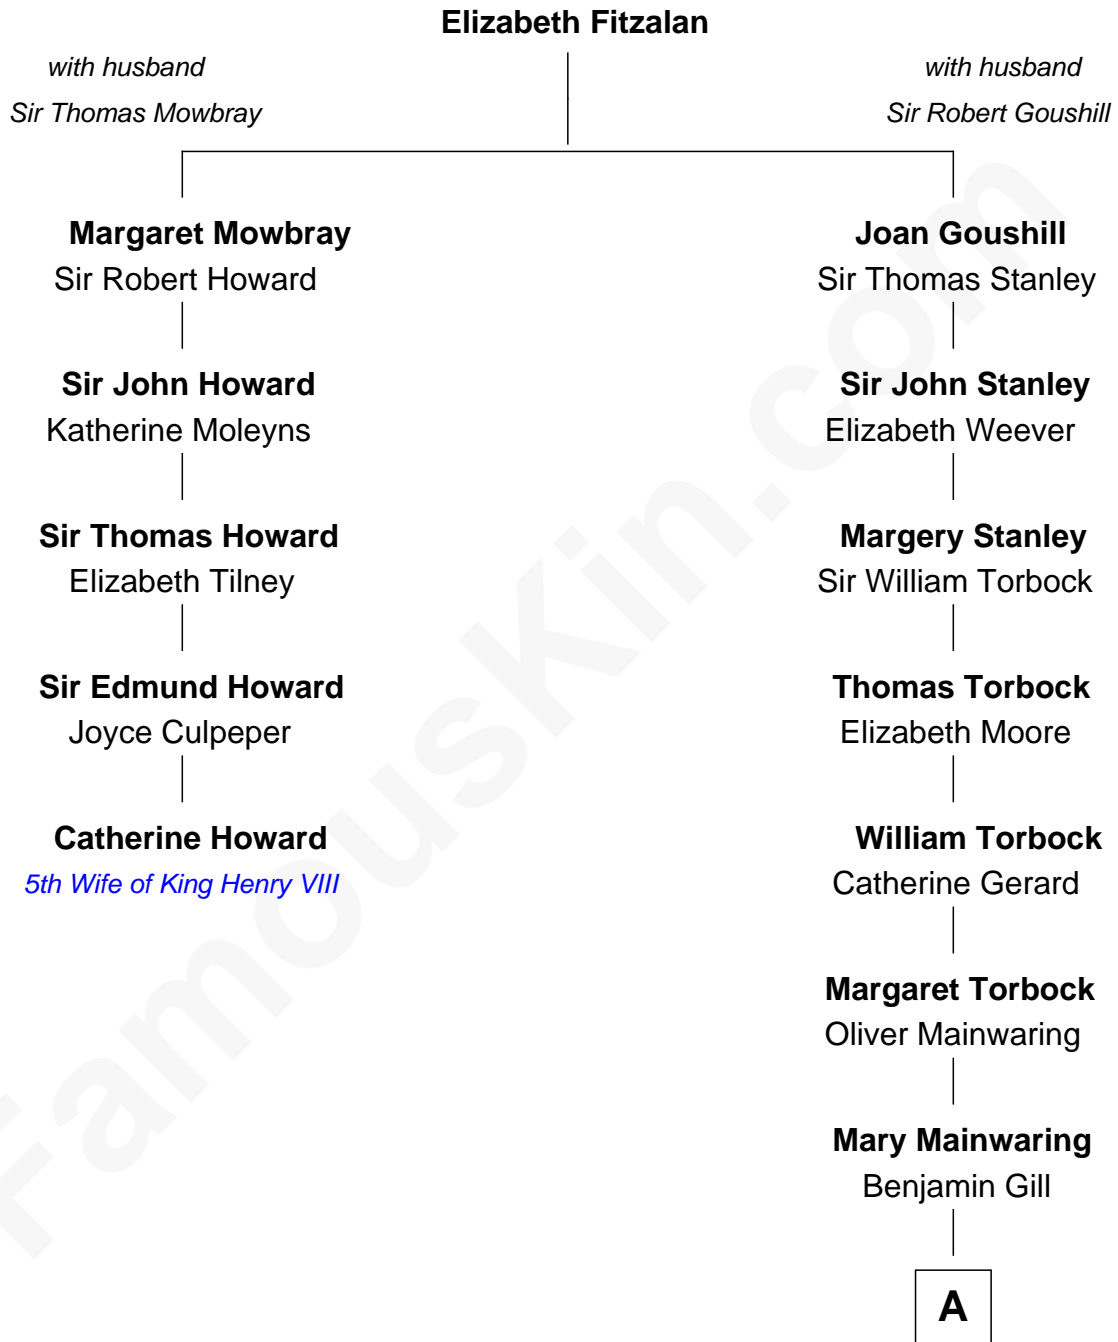

FamousKin.com

Relationship Chart of

Catherine Howard

5th Wife of King Henry VIII

4th cousin 8 times removed of

Charles Goldsborough

16th Governor of Maryland