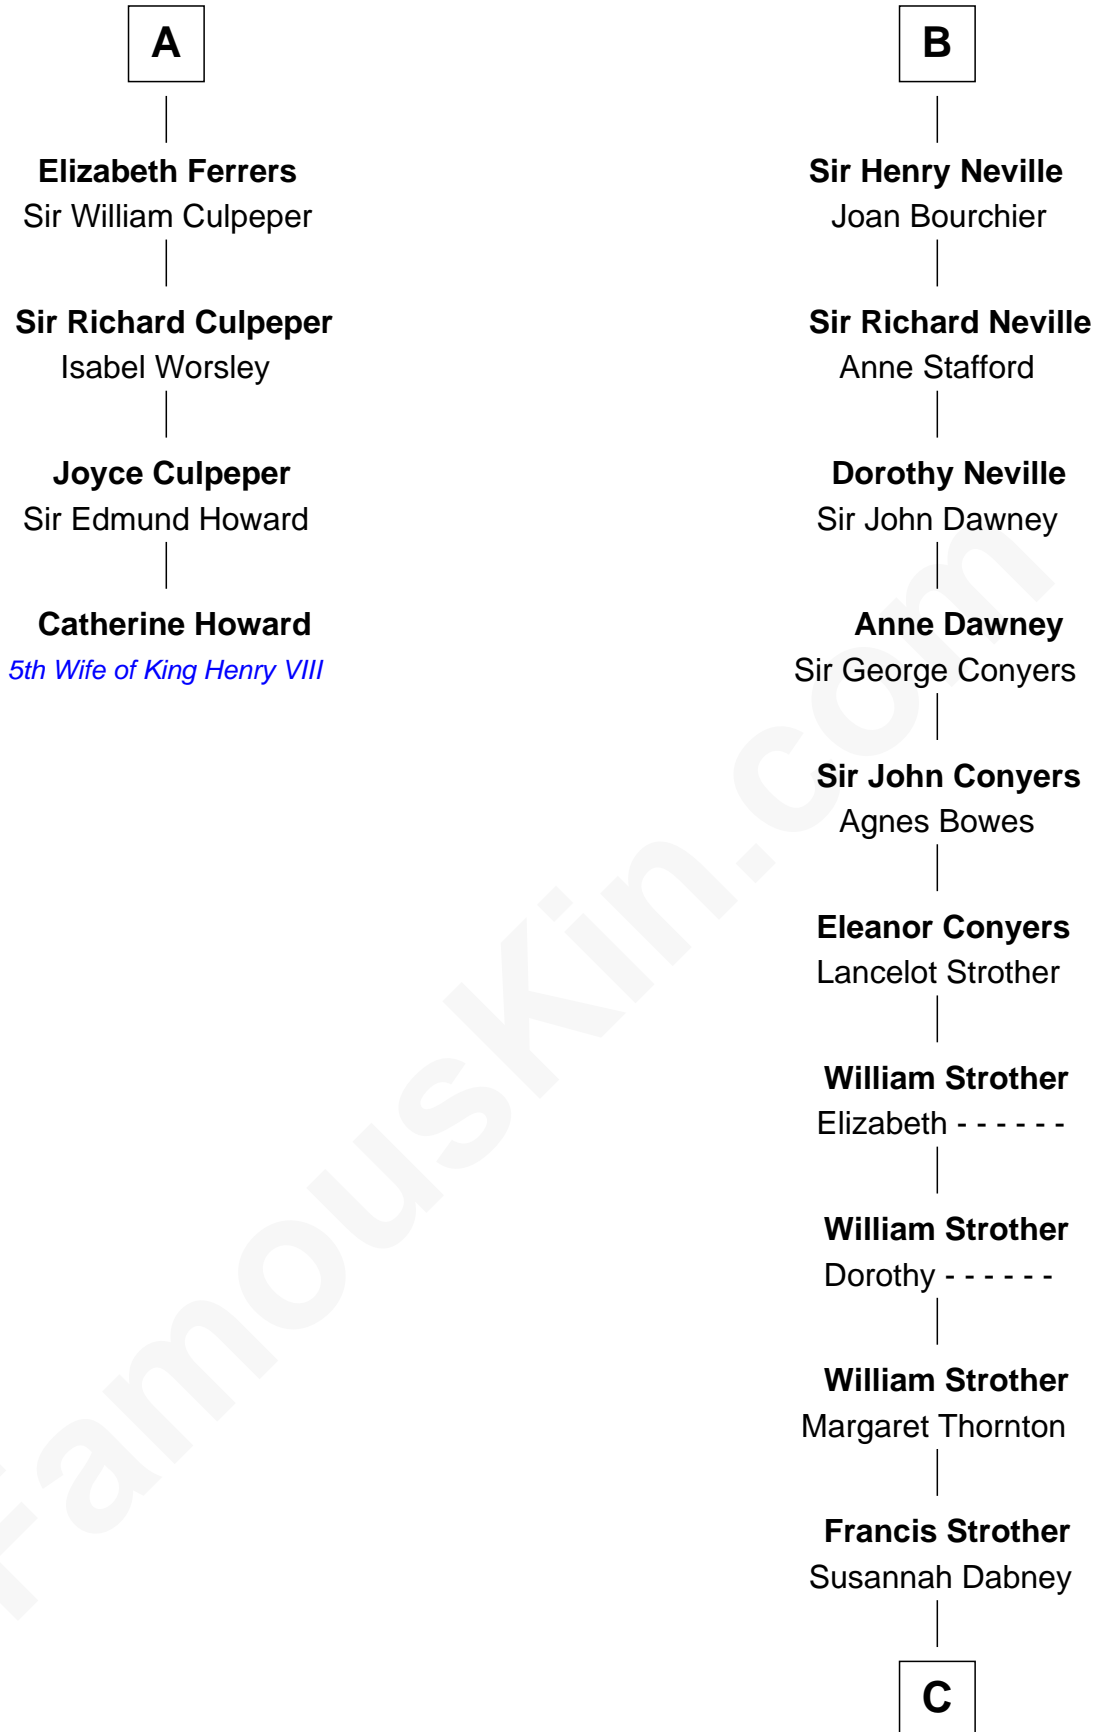

FamousKin.com Relationship Chart of

Catherine Howard

5th Wife of King Henry VIII

10th cousin 9 times removed of

Zachary Taylor

12th U.S. President

Sir Roger de Quincy

Helen of Galloway

Maude de Percy

Sir Ralph Neville

Joan Beaufort

George Neville

Elizabeth Beauchamp

B

C

William Strother

Sarah Bayly

Sarah Dabney Strother

Col. Richard Taylor

Zachary Taylor

12th U.S. President

FamousKin.com