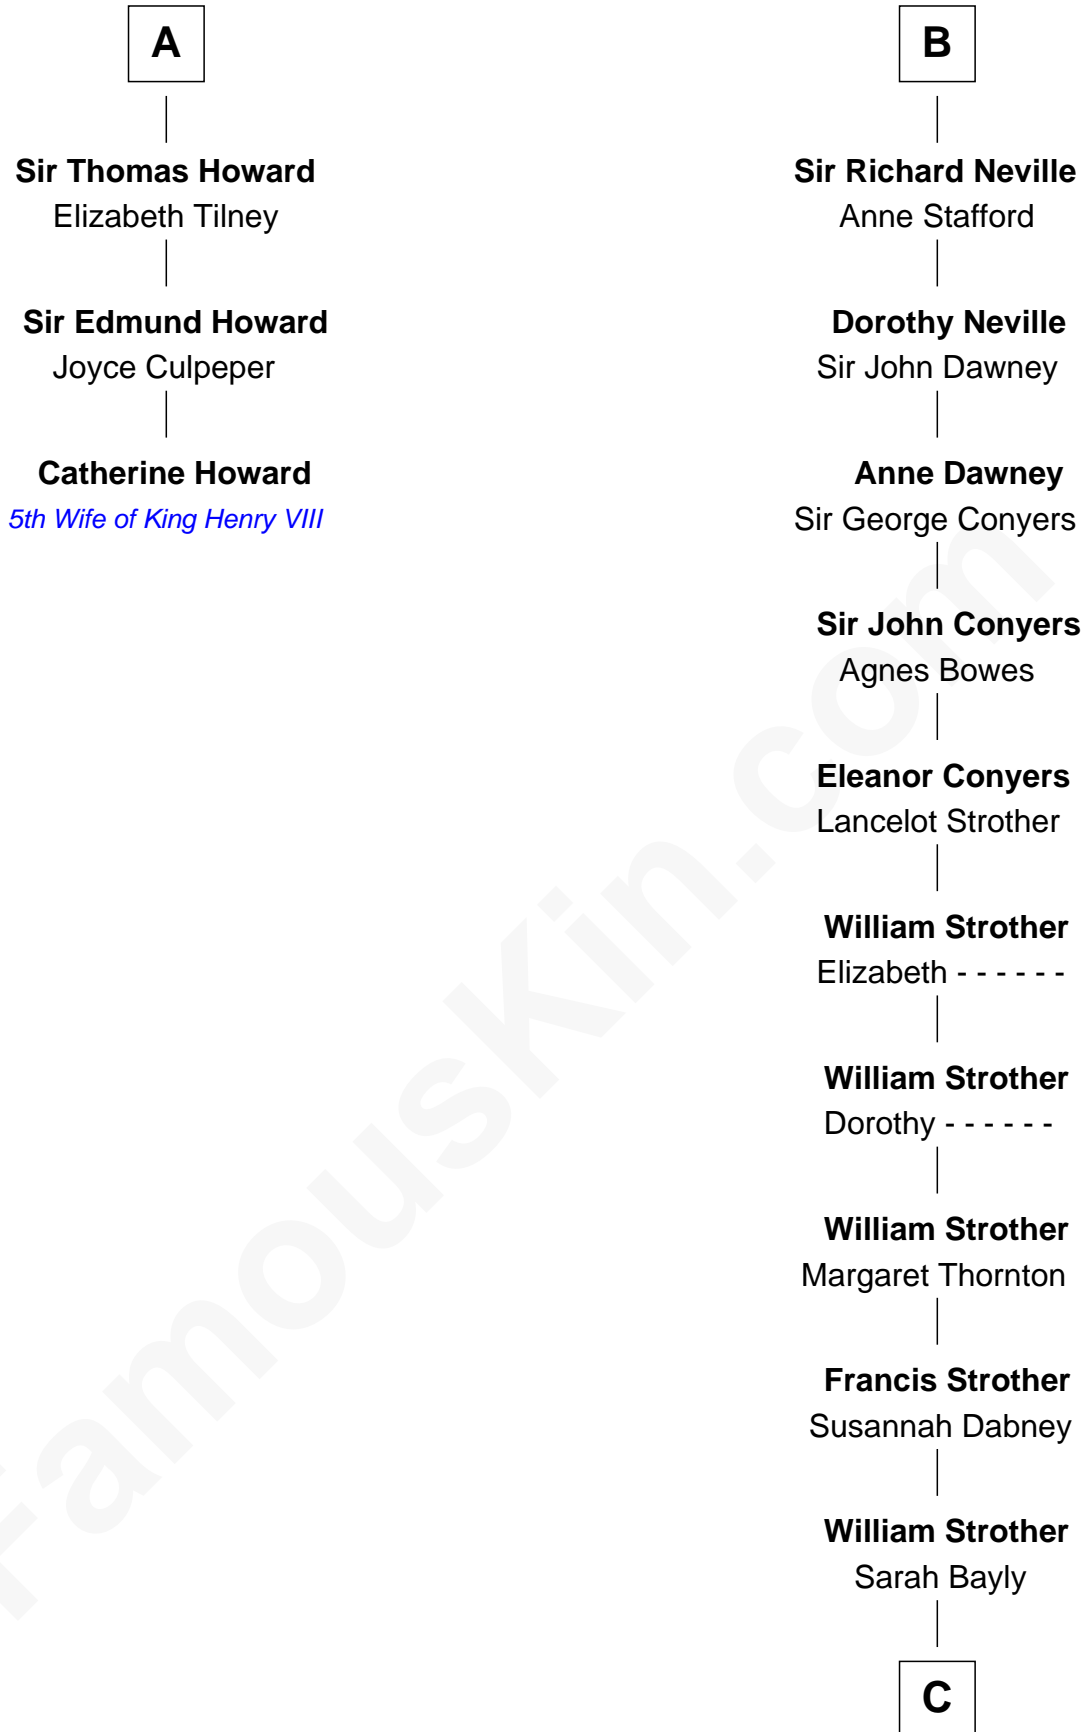

FamousKin.com Relationship Chart of

Catherine Howard

5th Wife of King Henry VIII

9th cousin 9 times removed of

Zachary Taylor

12th U.S. President

C

|
Sarah Dabney Strother
Col. Richard Taylor

|
Zachary Taylor
12th U.S. President

FamousKin.com