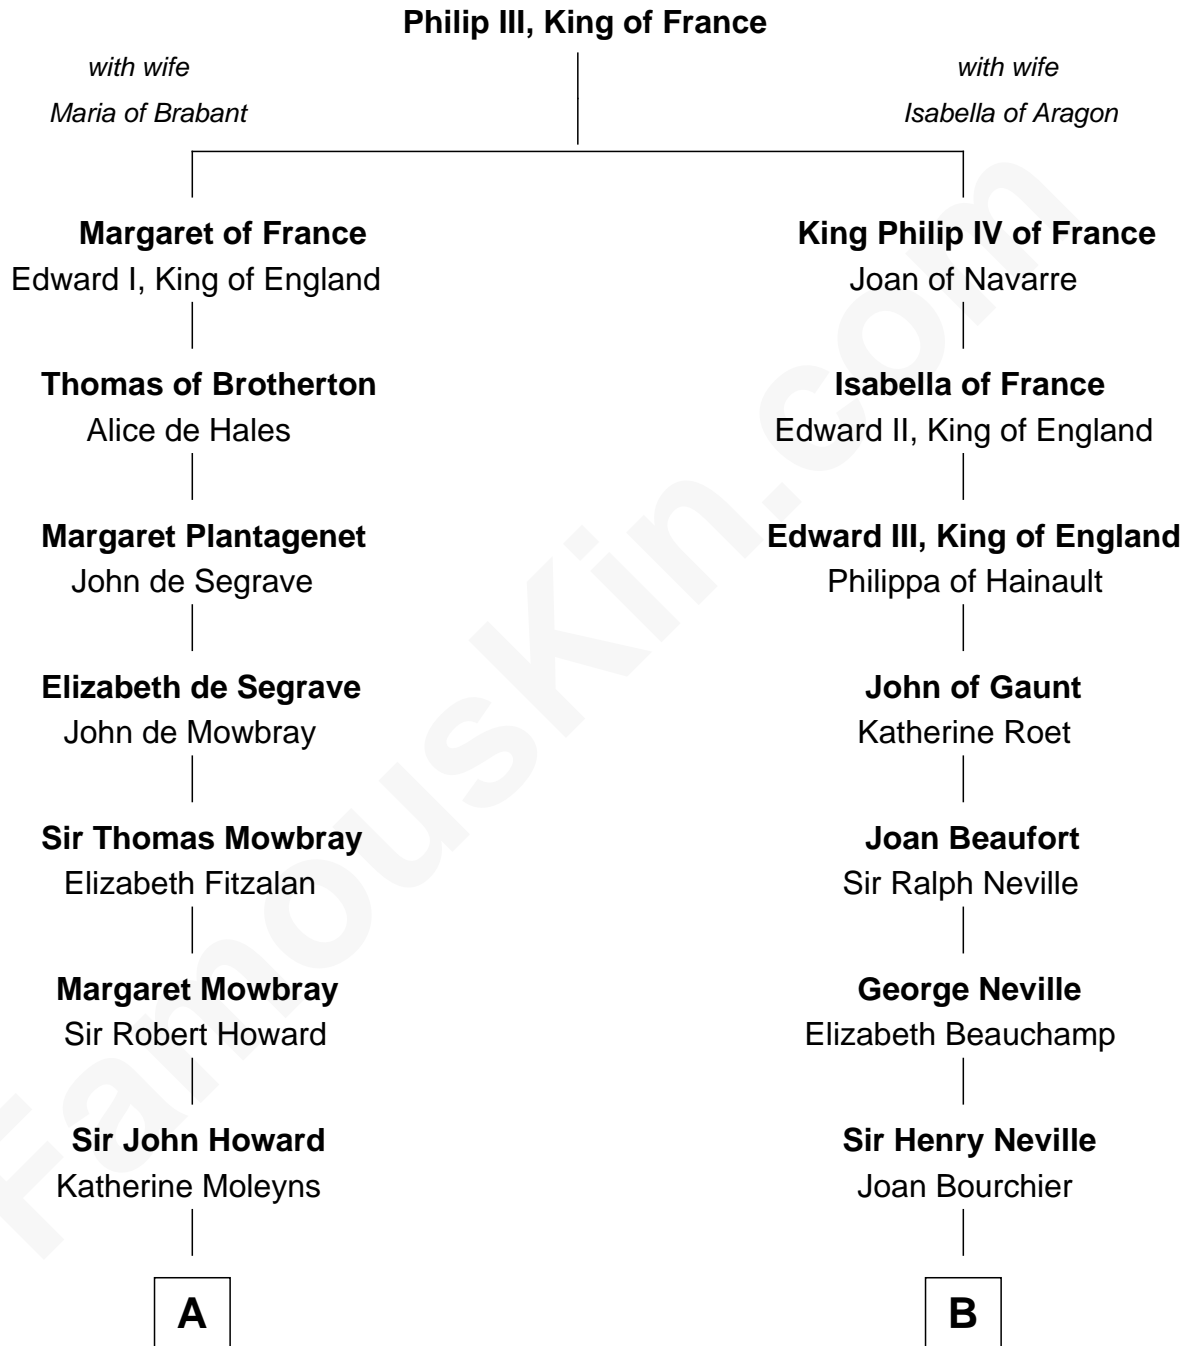

FamousKin.com Relationship Chart of

Catherine Howard

5th Wife of King Henry VIII

9th cousin 9 times removed of

Zachary Taylor

12th U.S. President

C

|
Sarah Dabney Strother
Col. Richard Taylor

|
Zachary Taylor
12th U.S. President

FamousKin.com