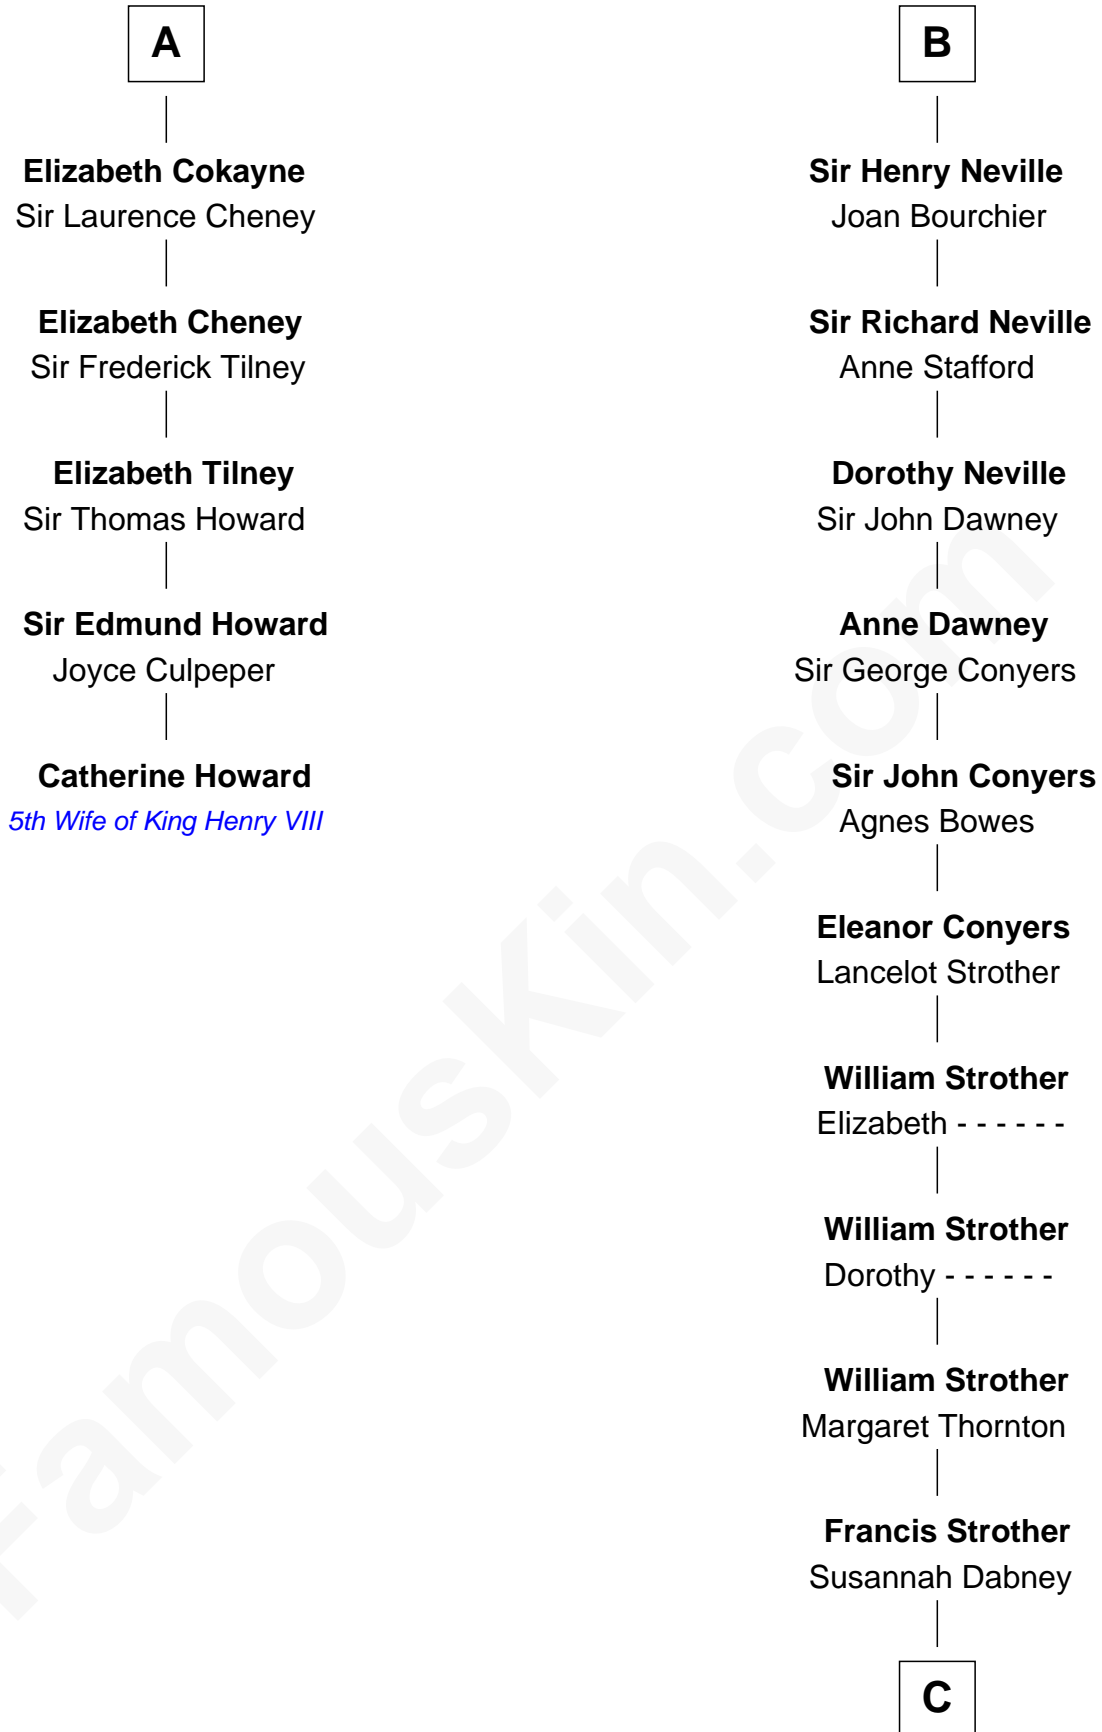

# FamousKin.com Relationship Chart of

**Catherine Howard**

*5th Wife of King Henry VIII*

11th cousin 8 times removed of

**Zachary Taylor**

*12th U.S. President*

**Sir William Longespee**

Ela of Salisbury

**C**

**William Strother**

Sarah Bayly

**Sarah Dabney Strother**

Col. Richard Taylor

**Zachary Taylor**

*12th U.S. President*

FamousKin.com