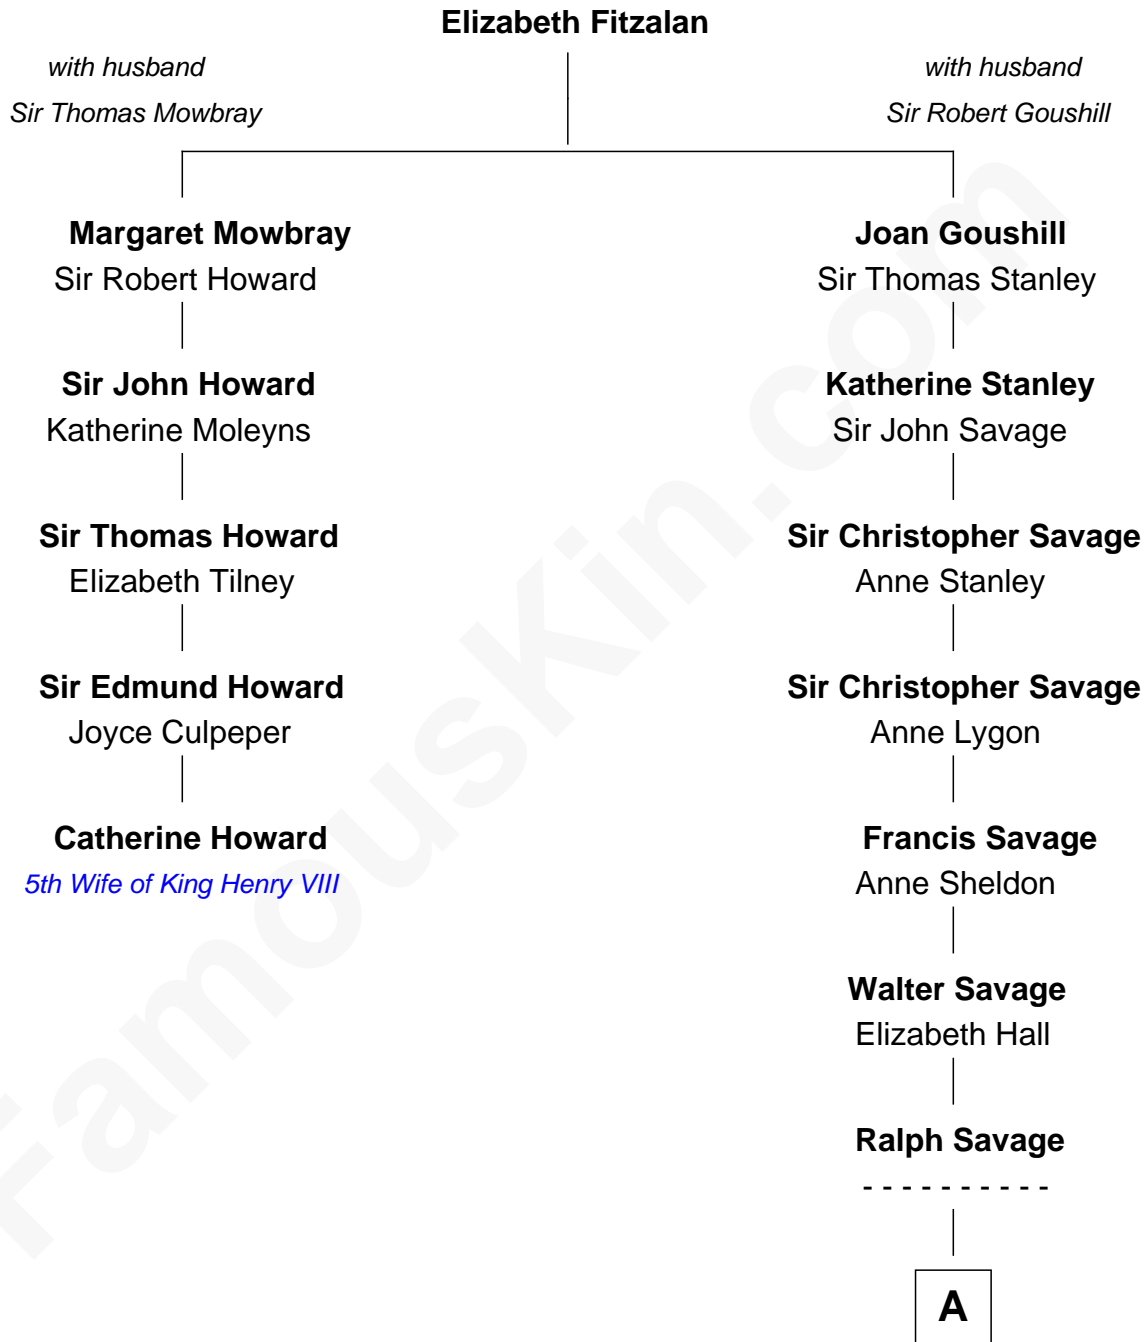

FamousKin.com Relationship Chart of

Catherine Howard

5th Wife of King Henry VIII

4th cousin 9 times removed of

Zachary Taylor

12th U.S. President

A

Anthony Savage

Sarah Constable

Alice Savage

Francis Thornton

Margaret Thornton

William Strother

Francis Strother

Susannah Dabney

William Strother

Sarah Bayly

Sarah Dabney Strother

Col. Richard Taylor

Zachary Taylor

12th U.S. President