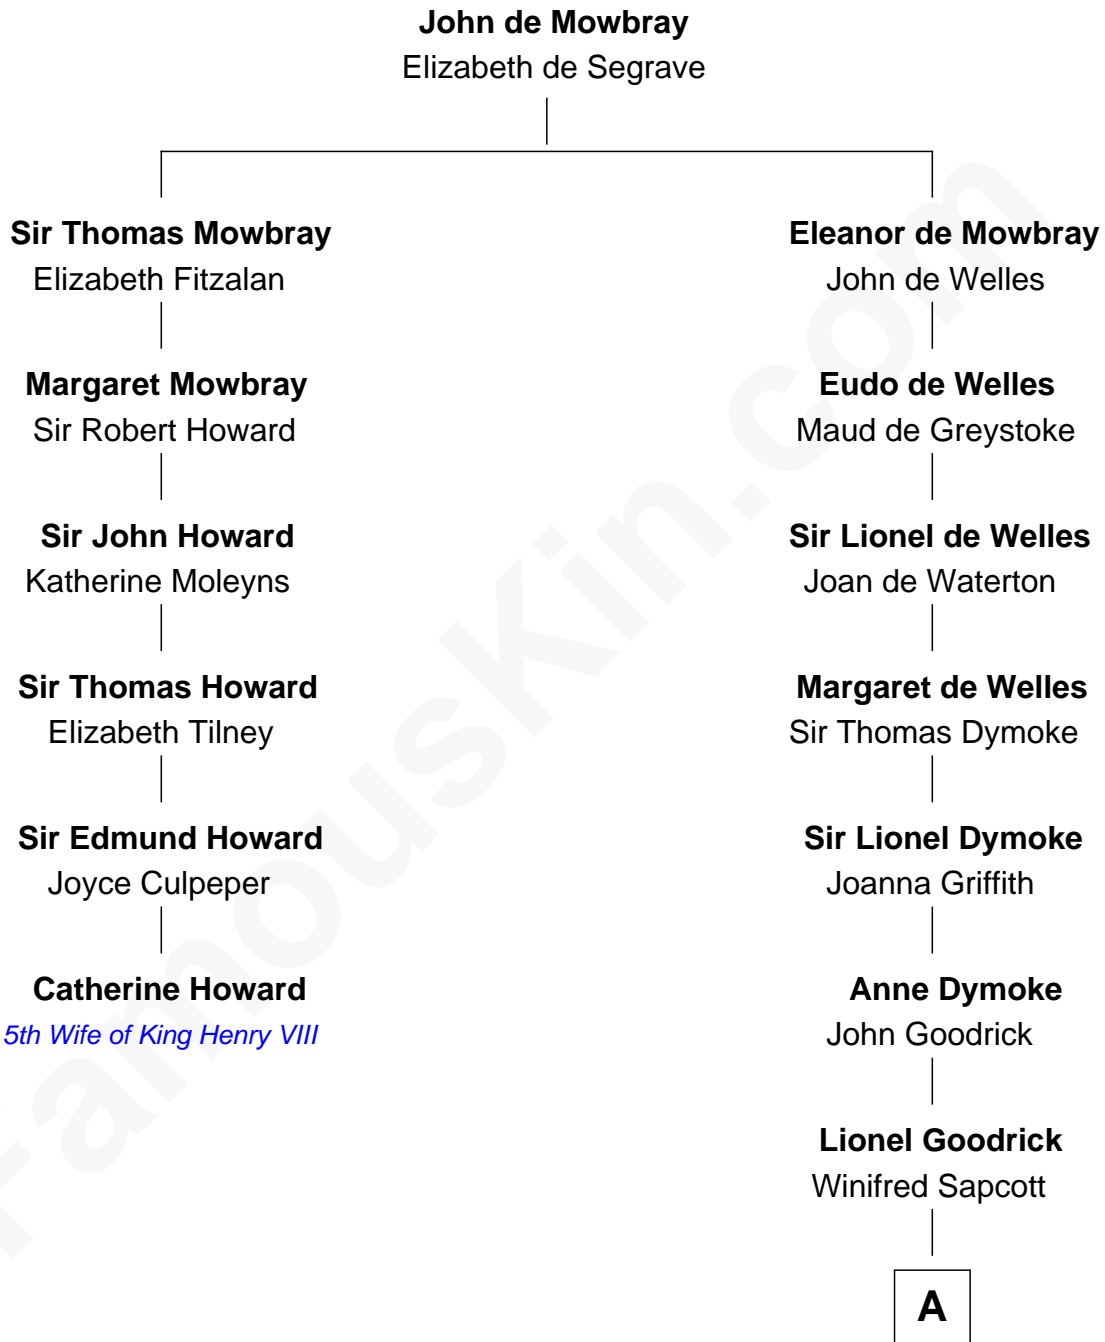

## Relationship Chart of

### Catherine Howard

*5th Wife of King Henry VIII*

5th cousin 15 times removed of

**Dave Cowens**

*NBA Hall of Famer*

**A**

**Anne Goodrick**

Benjamin Bolles