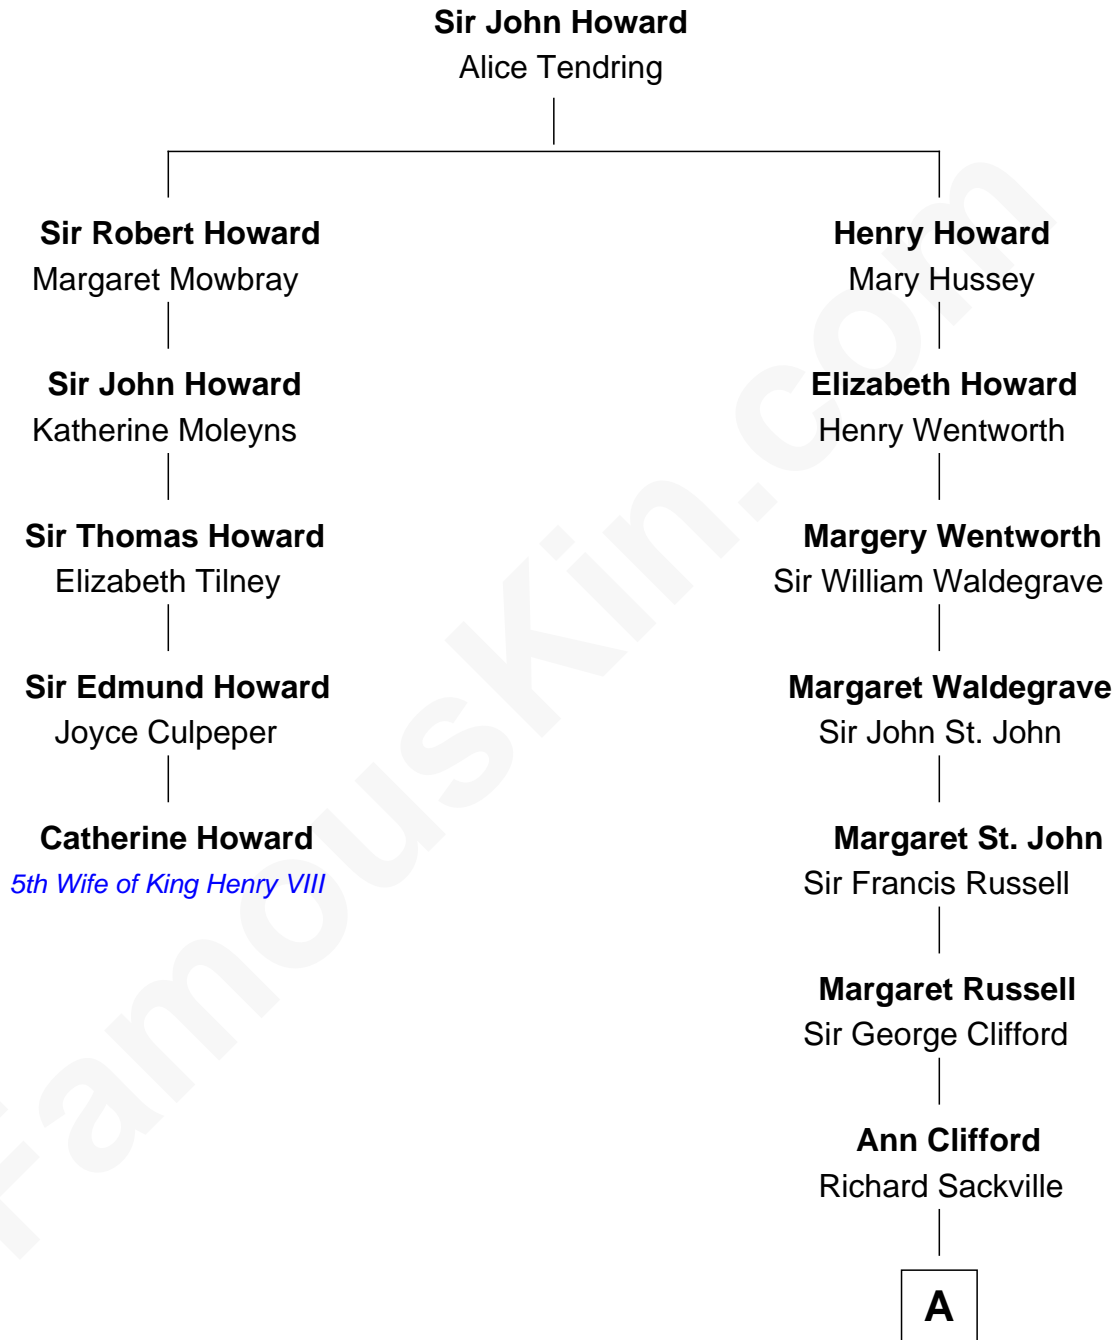

FamousKin.com

Relationship Chart of

Catherine Howard

5th Wife of King Henry VIII

4th cousin 14 times removed of

Kit Harington

TV Actor - "Game of Thrones"