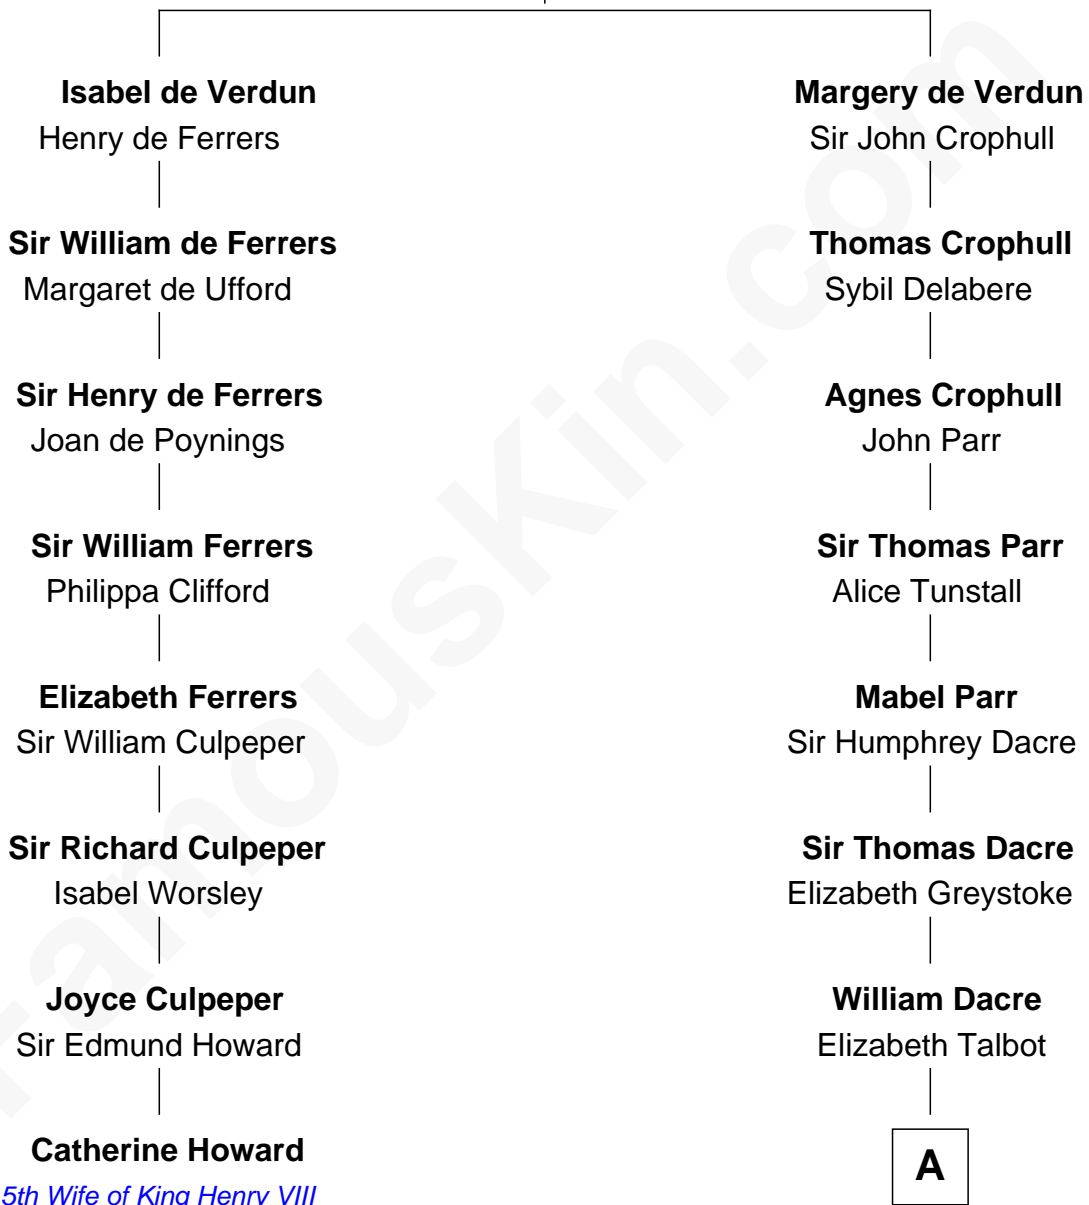

### Catherine Howard

5th Wife of King Henry VIII

7th cousin 14 times removed of

### Kit Harington

TV Actor - "Game of Thrones"

**Sir Thebaud de Verdun**

*with wife*  
Elizabeth de Clare

*with wife*  
Maud Mortimer

**A**

**Anne Dacre**  
Henry Clifford

**Sir George Clifford**  
Margaret Russell

**Ann Clifford**  
Richard Sackville

**Margaret Sackville**  
John Tufton

**Cecily Tufton**  
Christopher Hatton

**Anne Hatton**  
Sir Daniel Finch

**Charlotte Finch**  
Charles Seymour

**Charlotte Seymour**  
Heneage Finch