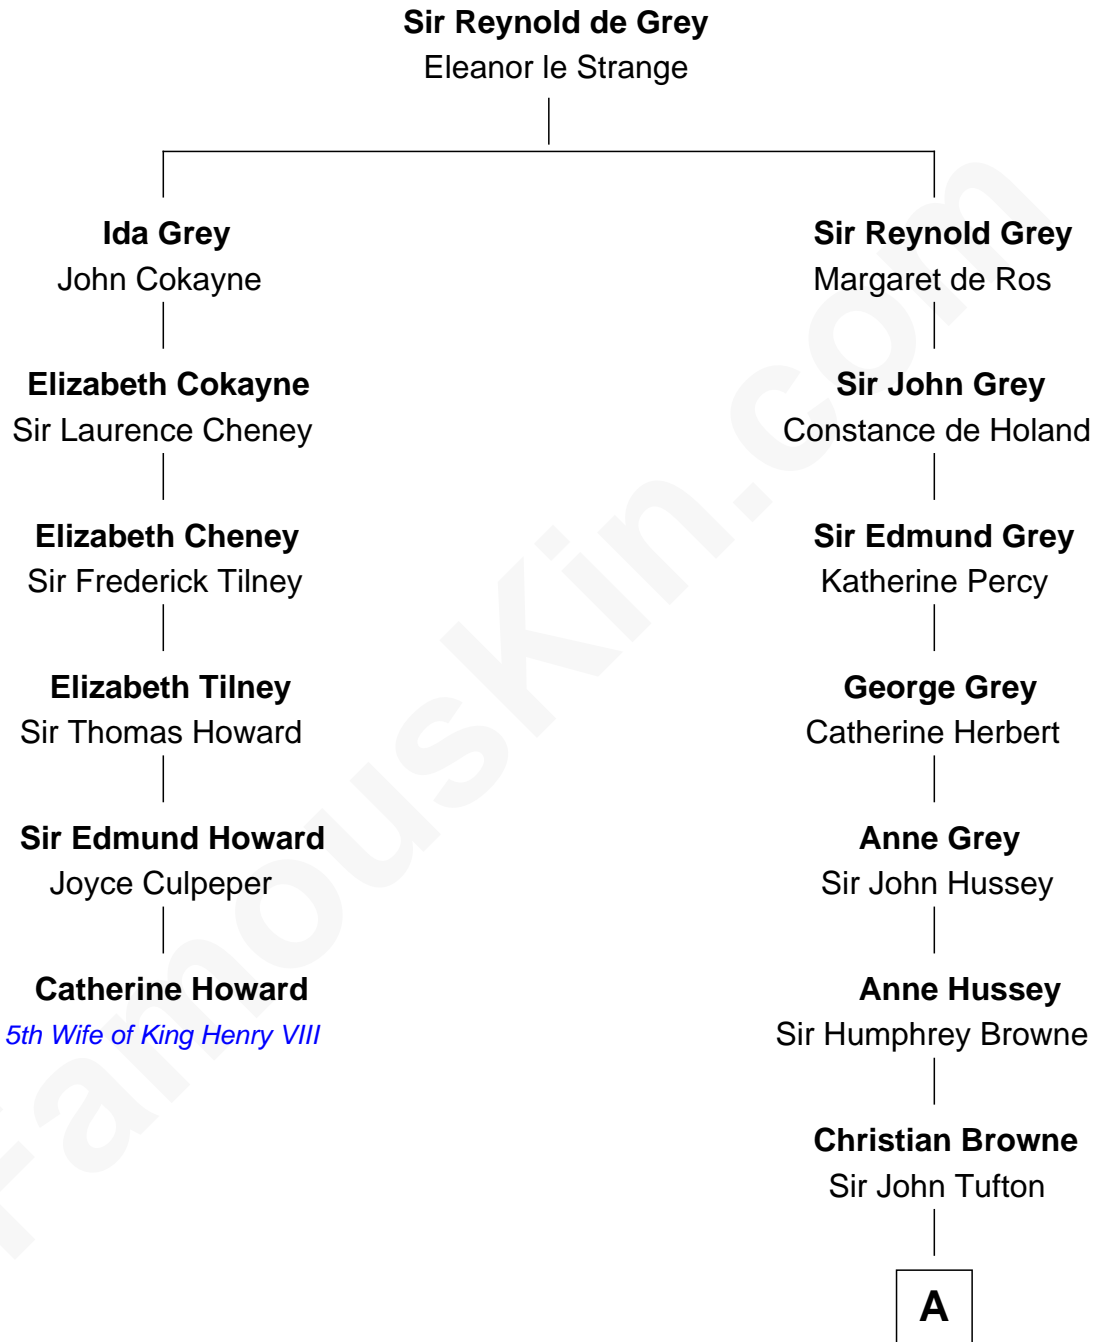

FamousKin.com

Relationship Chart of

Catherine Howard

5th Wife of King Henry VIII

5th cousin 14 times removed of

Kit Harington

TV Actor - "Game of Thrones"

A

Sir Nicholas Tufton

Frances Cecil

John Tufton

Margaret Sackville

Cecily Tufton

Christopher Hatton

Anne Hatton

Sir Daniel Finch