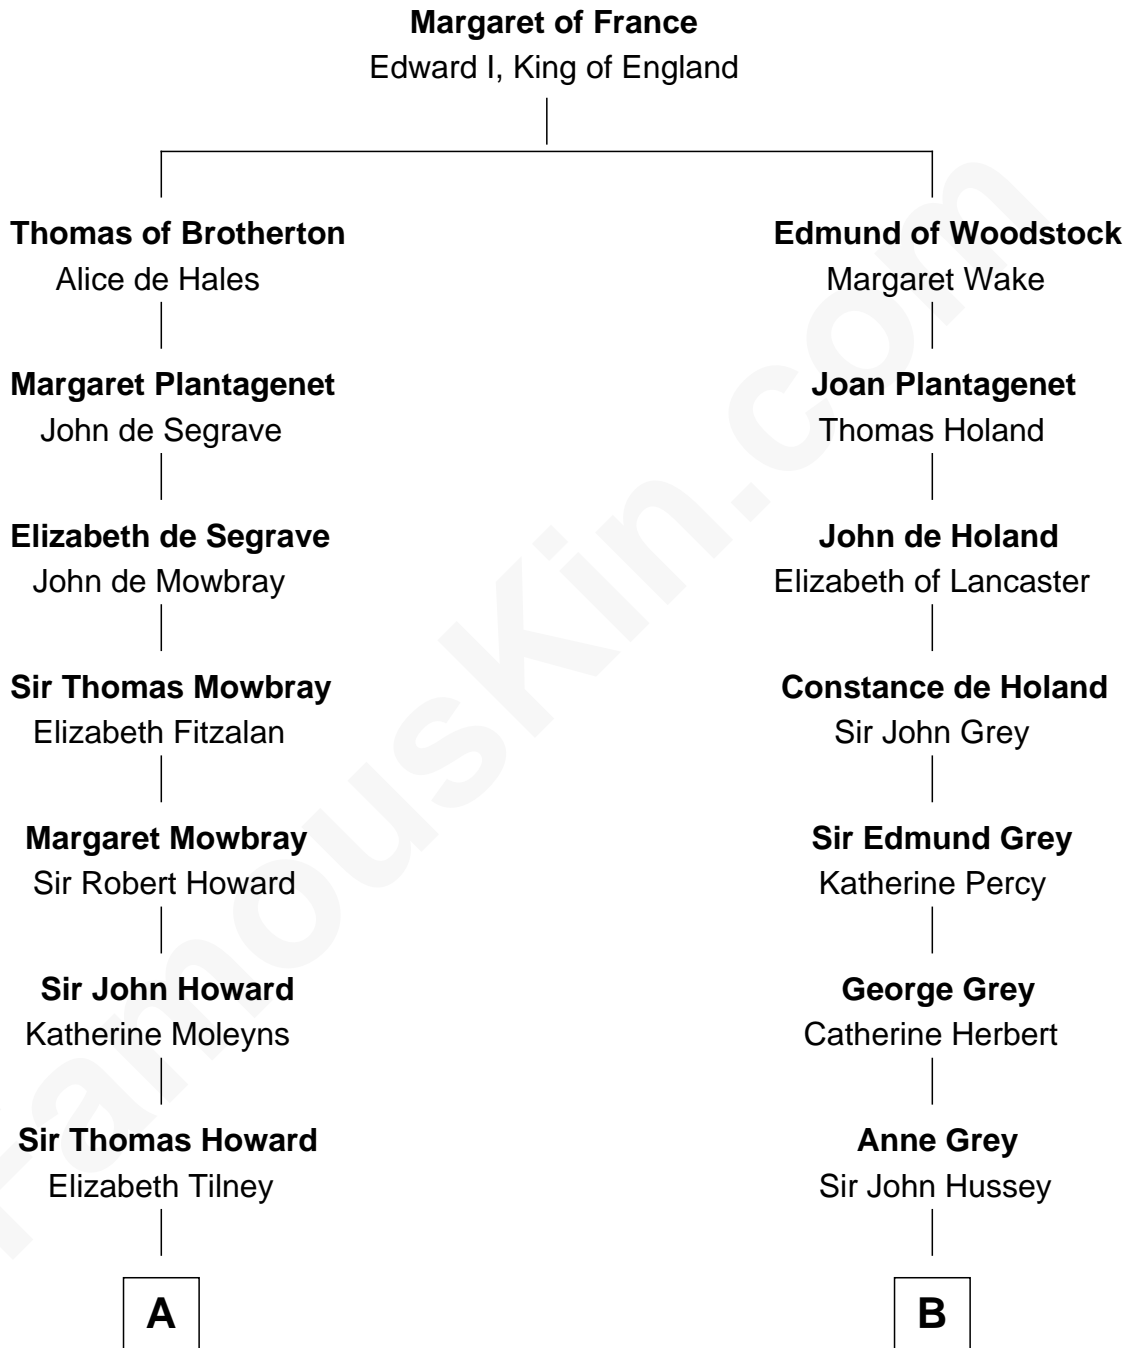

FamousKin.com

Relationship Chart of

Catherine Howard

5th Wife of King Henry VIII

8th cousin 13 times removed of

Kit Harington

TV Actor - "Game of Thrones"