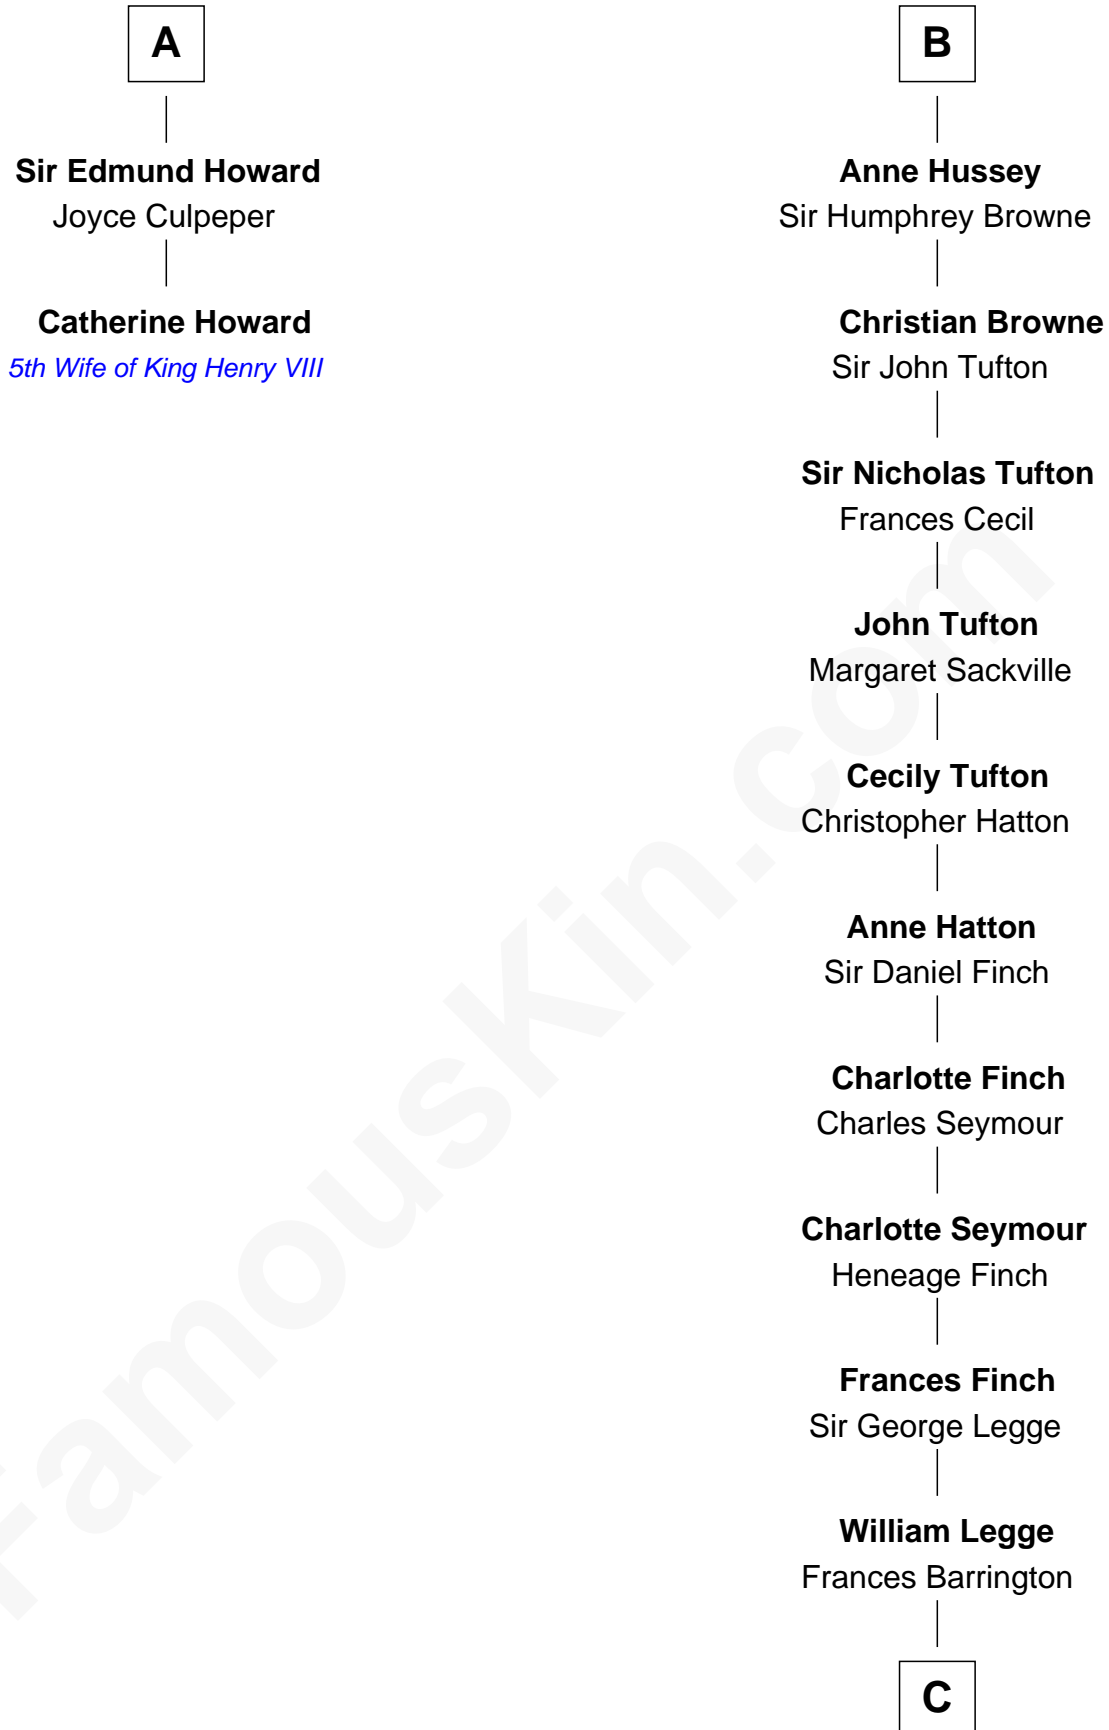

## Relationship Chart of

### Catherine Howard

5th Wife of King Henry VIII

8th cousin 13 times removed of

### Kit Harington

TV Actor - "Game of Thrones"

C

**Edward Henry Legge**

Cordelia Twysden Molesworth

**Lois Marjorie Legge**

Ernest Wriothsesley Denny

**Lavender Cecilia Denny**