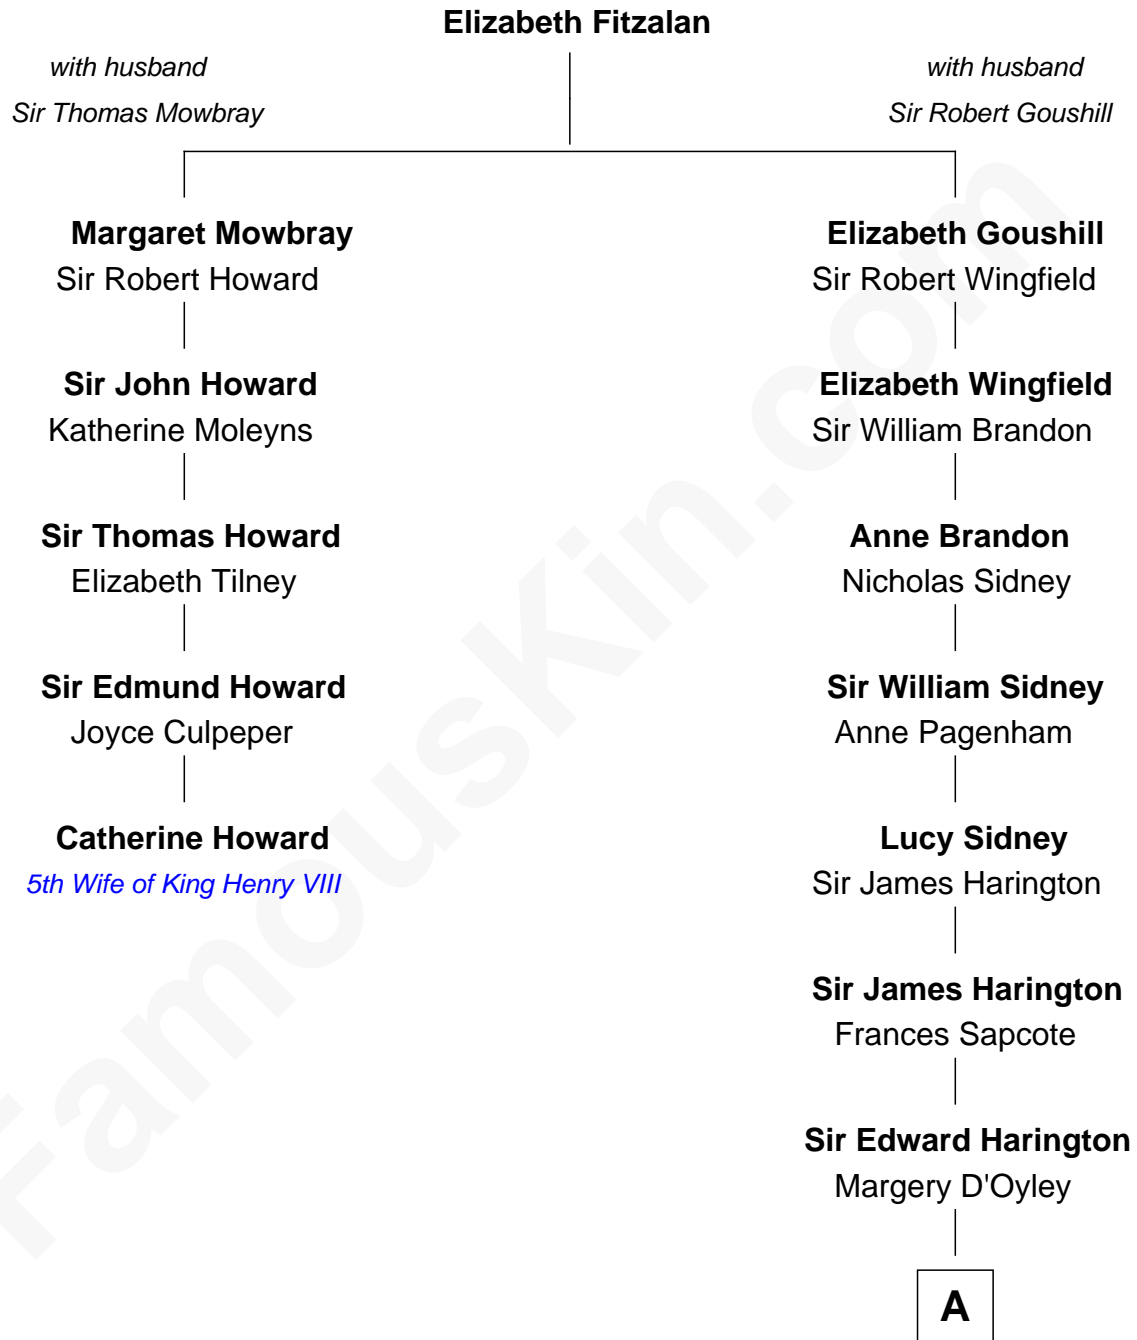

FamousKin.com Relationship Chart of

Catherine Howard

5th Wife of King Henry VIII

4th cousin 14 times removed of

Kit Harington

TV Actor - "Game of Thrones"

A

Sir James Harington

Catherine Wright

Henry Harington

Richard Harington

Margaret Lane

Sir James Harington

Catherine Boucher

Sir James Harington

Anna Ashenhurst