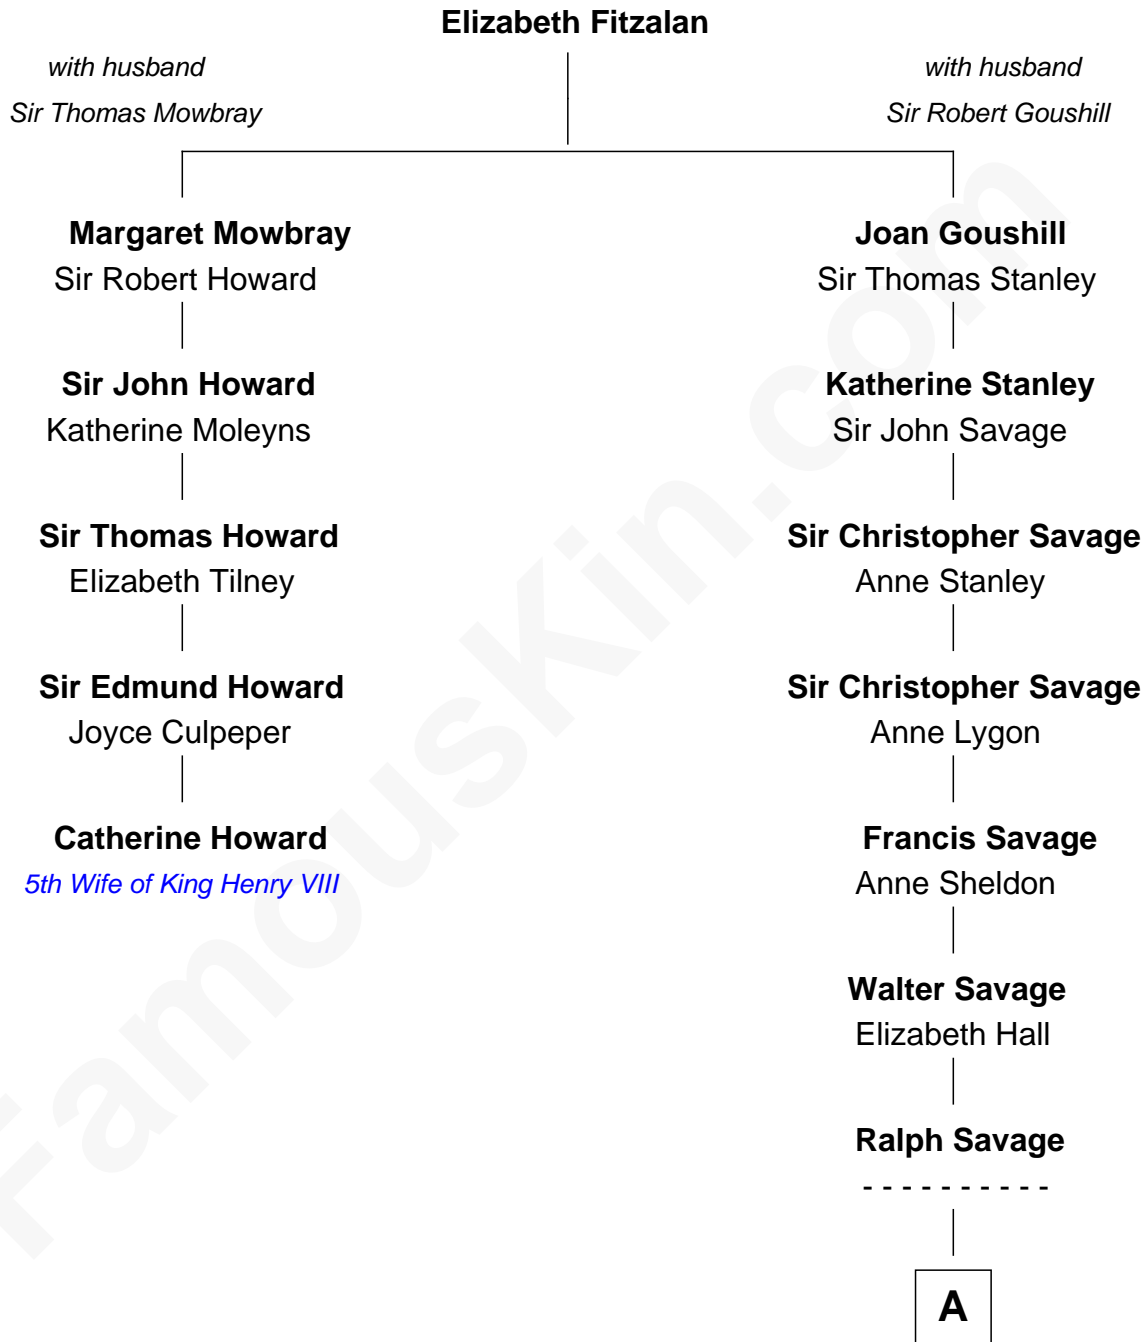

FamousKin.com Relationship Chart of

Catherine Howard

5th Wife of King Henry VIII

4th cousin 13 times removed of

William H. Macy

TV and Movie Actor

A

Anthony Savage

Sarah Constable

Alice Savage

Francis Thornton

Margaret Thornton

William Strother

Francis Strother

Susannah Dabney

Elizabeth Strother