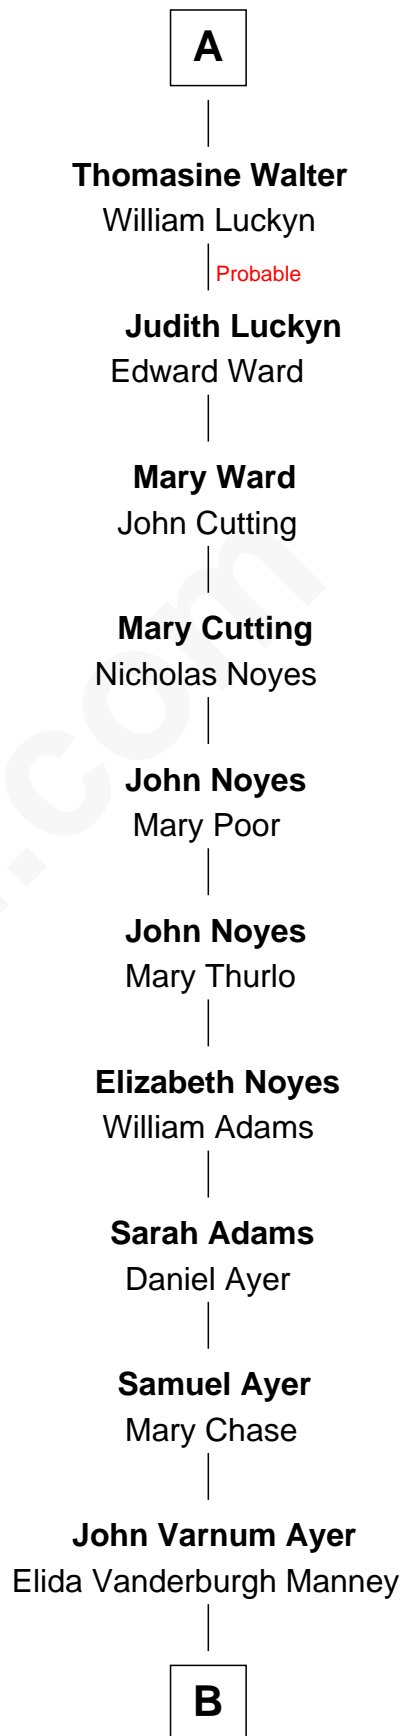

FamousKin.com

Relationship Chart of

Catherine Howard

5th Wife of King Henry VIII

6th cousin 14 times removed of

Gerald Ford

38th U.S. President

Sir John Howard

Alice de Bois

Sir Robert Howard

Margaret de Scales

Sir John Howard

Alice Tendring

Sir Robert Howard

Margaret Mowbray

Sir John Howard

Katherine Moleyns

Sir Thomas Howard

Elizabeth Tilney

Sir Edmund Howard

Joyce Culpeper

Catherine Howard

5th Wife of King Henry VIII

Joan Howard

John Denton

Thomas Denton

Jane Webbe

Isabel Denton

William ap Walter

A

B

George Manney Ayer