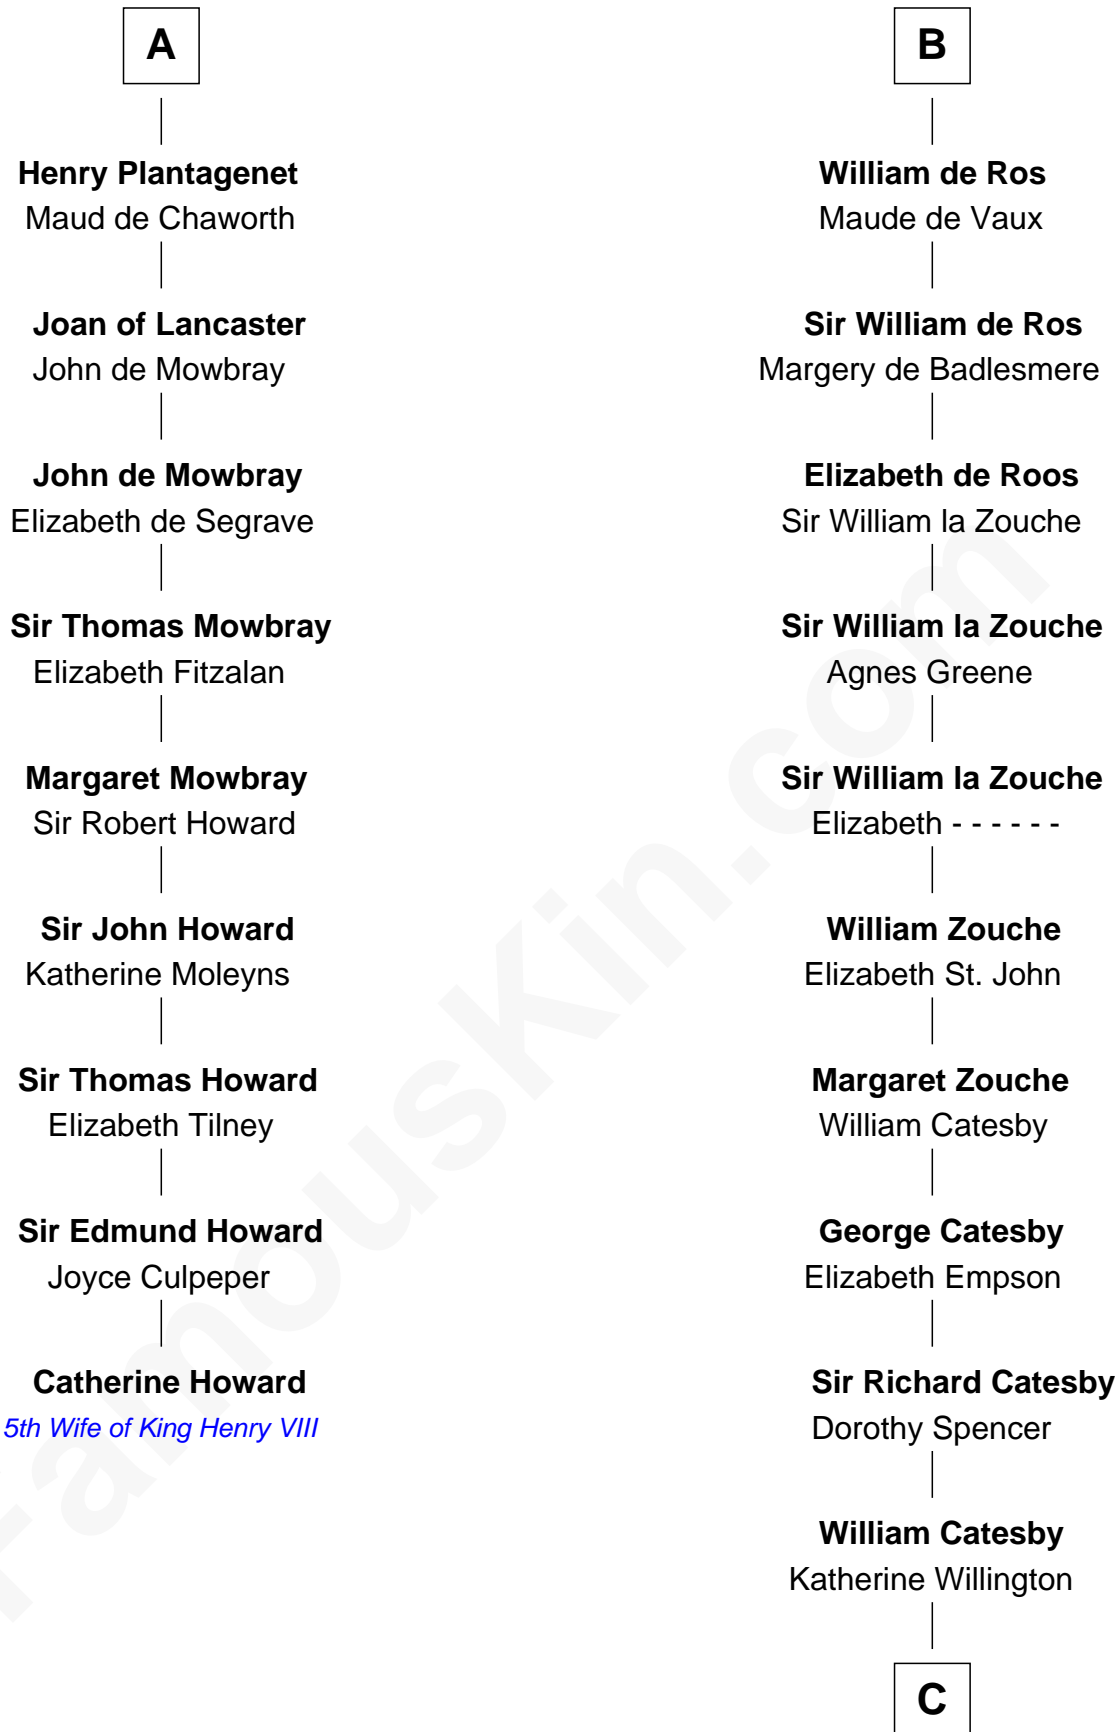

FamousKin.com

Relationship Chart of

Catherine Howard

5th Wife of King Henry VIII

15th cousin 3 times removed of

Robert Catesby

Leader of Gunpowder Plot

Eustace II of Boulogne

Isabel - - - - -

Blanche of Artois

Edmund Plantagenet

Isabel de Aubeney

Sir Robert de Ros

A

B

C

—
Sir William Catesby
Anne Throckmorton

—
Robert Catesby
Leader of Gunpowder Plot

FamousKin.com