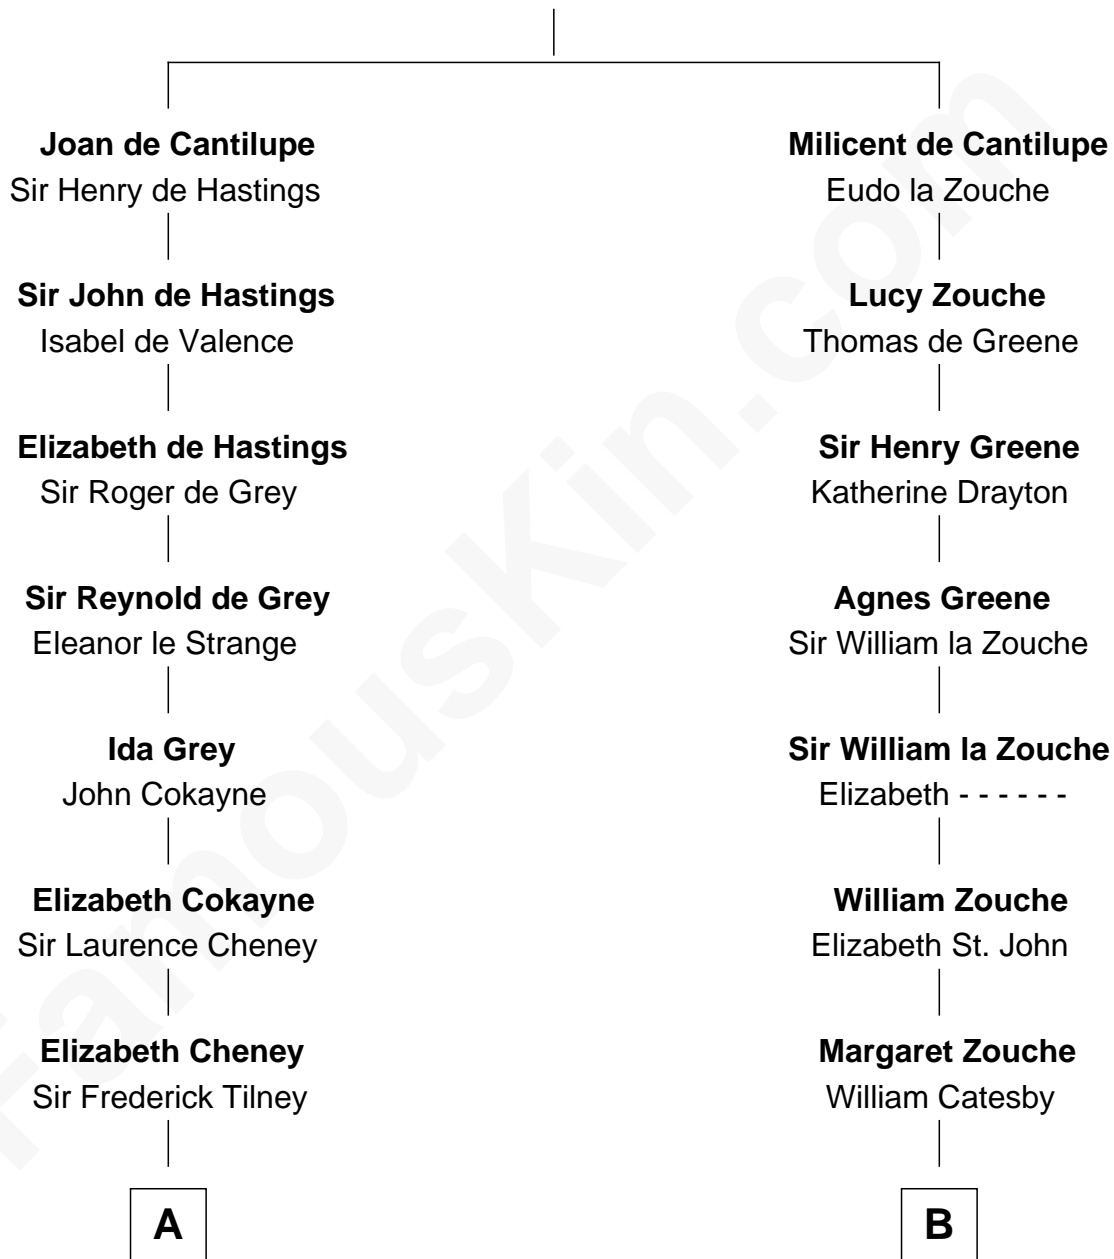

FamousKin.com

Relationship Chart of

Catherine Howard

5th Wife of King Henry VIII

9th cousin 2 times removed of

Robert Catesby

Leader of Gunpowder Plot

Sir William de Cantilupe

Eve de Braiose

A

Elizabeth Tilney
Sir Thomas Howard

Sir Edmund Howard
Joyce Culpeper

Catherine Howard
5th Wife of King Henry VIII

B

George Catesby
Elizabeth Empson

Sir Richard Catesby
Dorothy Spencer

William Catesby
Katherine Willington

Sir William Catesby
Anne Throckmorton

Robert Catesby
Leader of Gunpowder Plot