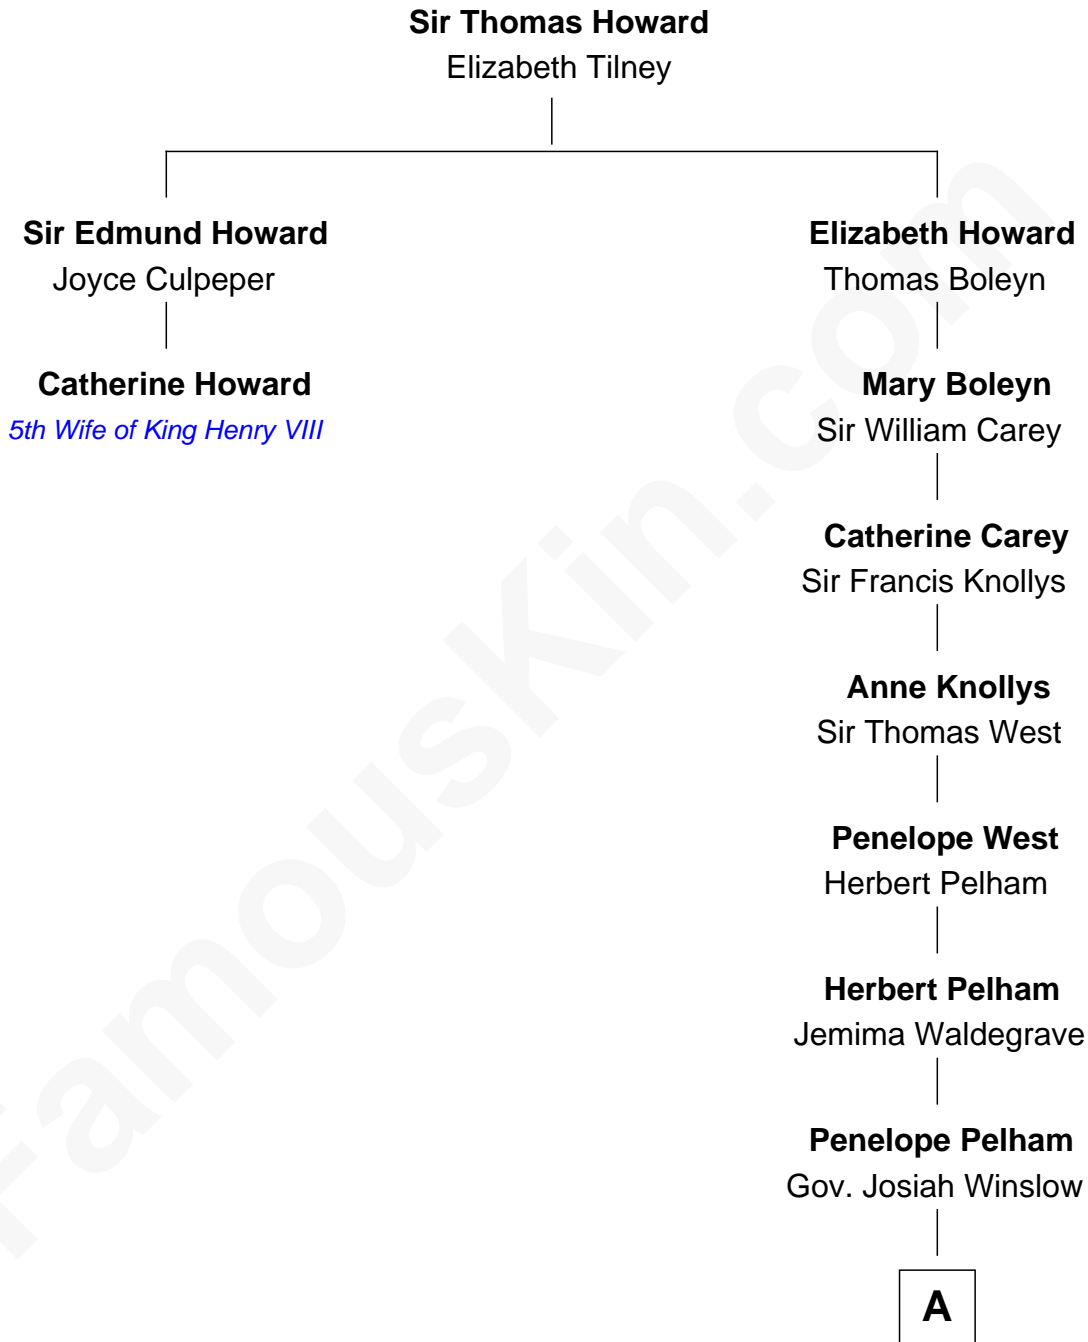

FamousKin.com

Relationship Chart of

Catherine Howard

5th Wife of King Henry VIII

1st cousin 16 times removed of

John Cena

Movie Actor and WWE Pro Wrestler

A

Isaac Winslow

Sarah Wensley

Elizabeth Winslow

Benjamin Marston

Patience Marston

Elkanah Watson

Col. Marston Watson

Lucy Lee