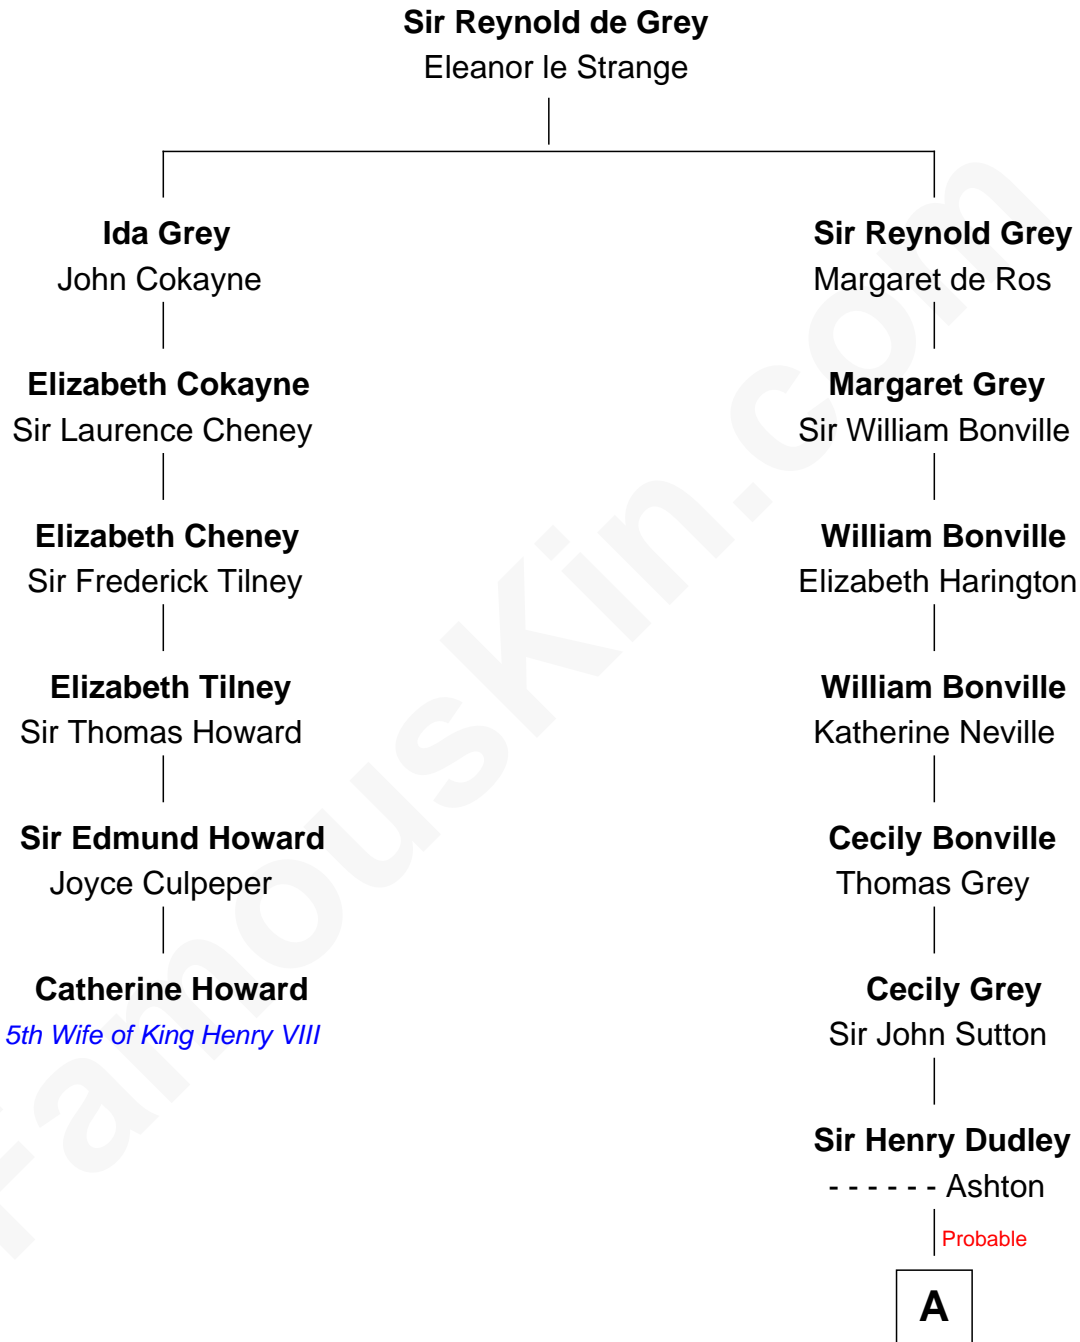

FamousKin.com

Relationship Chart of

Catherine Howard

5th Wife of King Henry VIII

5th cousin 14 times removed of

J. K. Simmons

TV and Movie Actor

A

Roger Dudley
Susanna Thorne

Gov. Thomas Dudley
Dorothy York

Anne Dudley
Gov. Simon Bradstreet

John Bradstreet
Sarah Perkins

Mercy Bradstreet
John Hazen

Daniel Hazen
Rachel Schritchfield

Ziba Hazen
Katrina Sharp