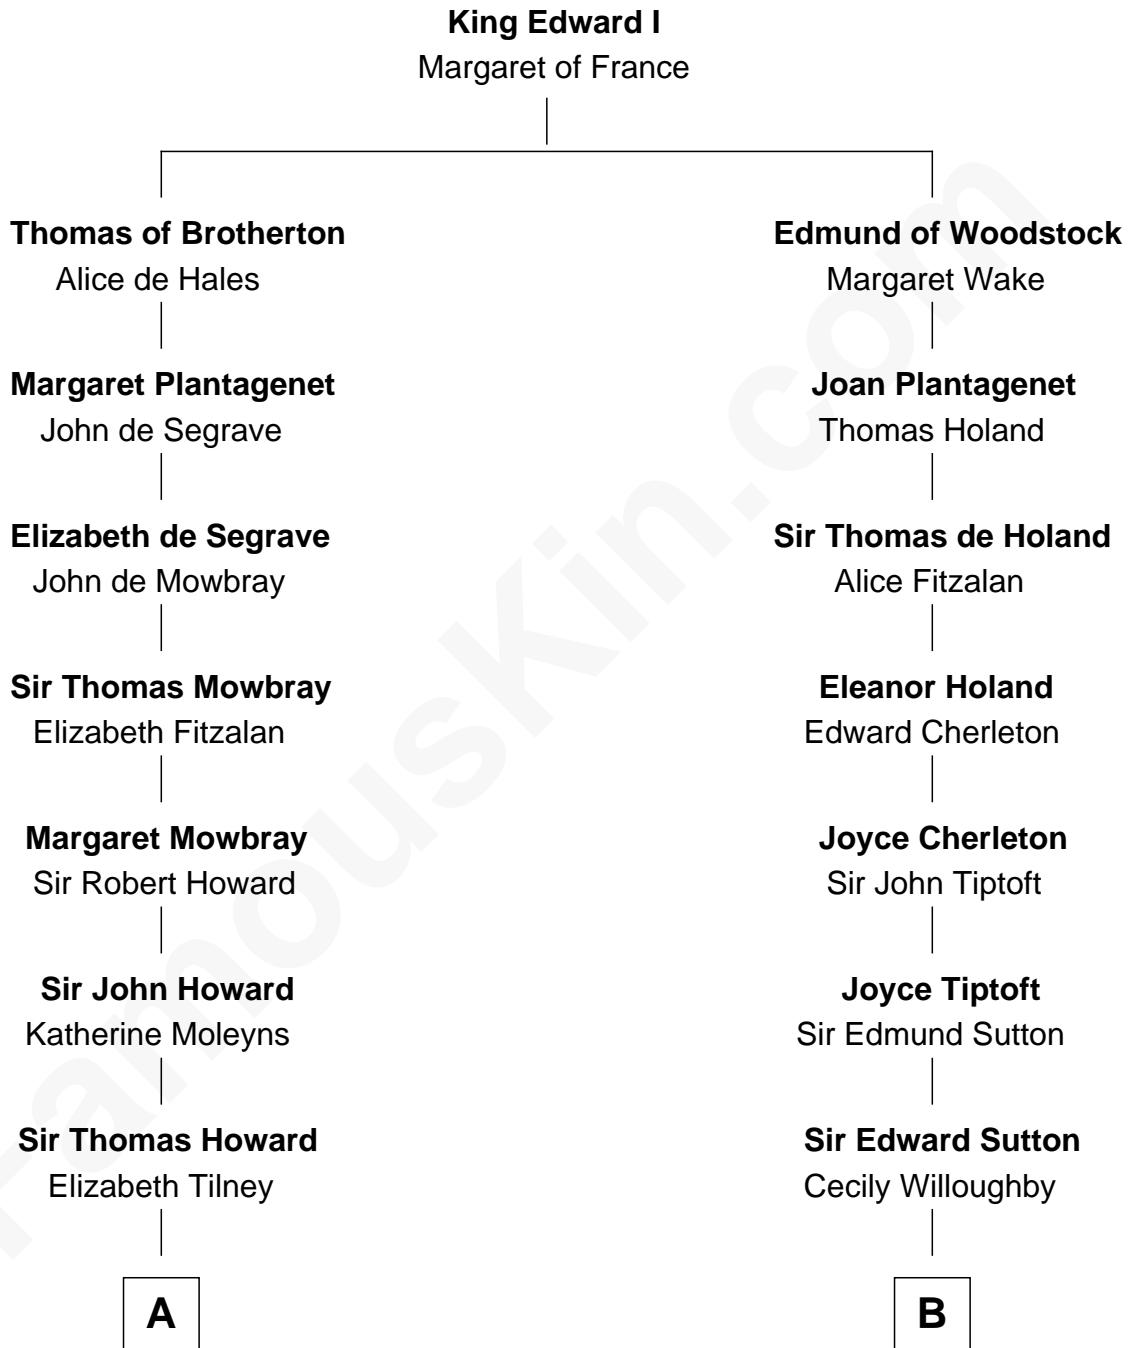

## Relationship Chart of

### Catherine Howard

5th Wife of King Henry VIII

8th cousin 13 times removed of

**J. K. Simmons**

TV and Movie Actor

C

**Sedgwick Russell Hazen**

Mary Isabelle Barr

**Lewis Jacob Hazen**

Emma Broaddus Lewis

**Ruth Hazen**

Col. Ralph Archibald Kimble

**Patricia Kimble**

Dr. Donald William Simmons

**J. K. Simmons**

*TV and Movie Actor*