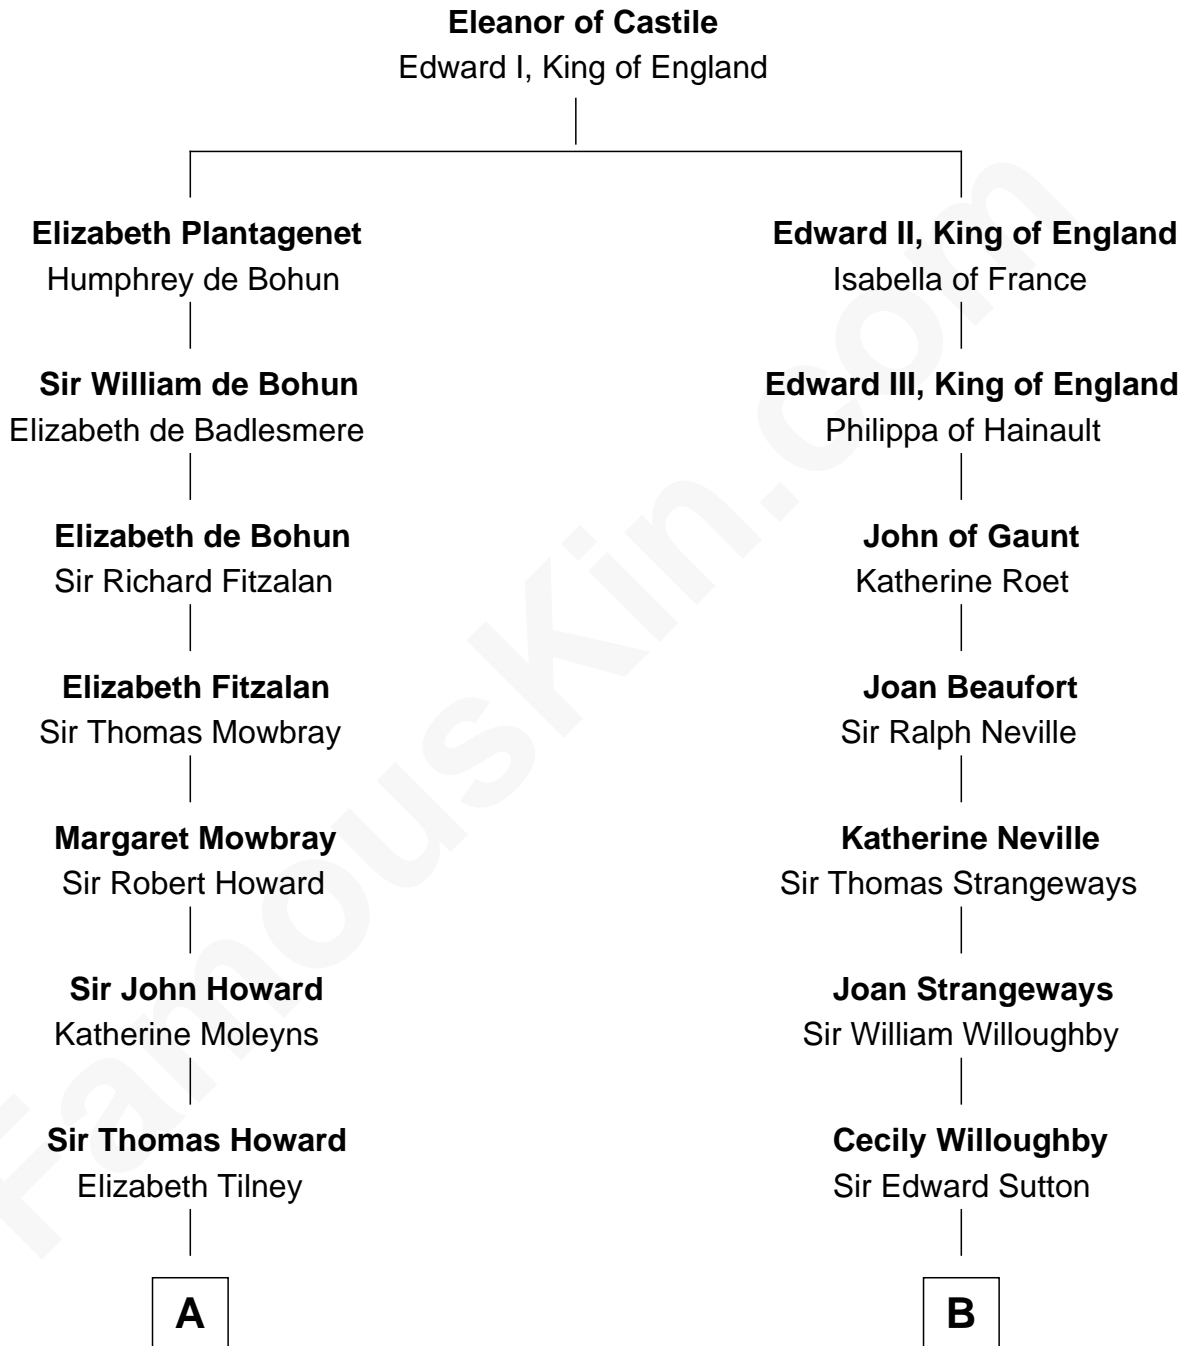

## Relationship Chart of

### Catherine Howard

5th Wife of King Henry VIII

8th cousin 13 times removed of

**J. K. Simmons**

TV and Movie Actor

**C**

|  
**Sedgwick Russell Hazen**

Mary Isabelle Barr