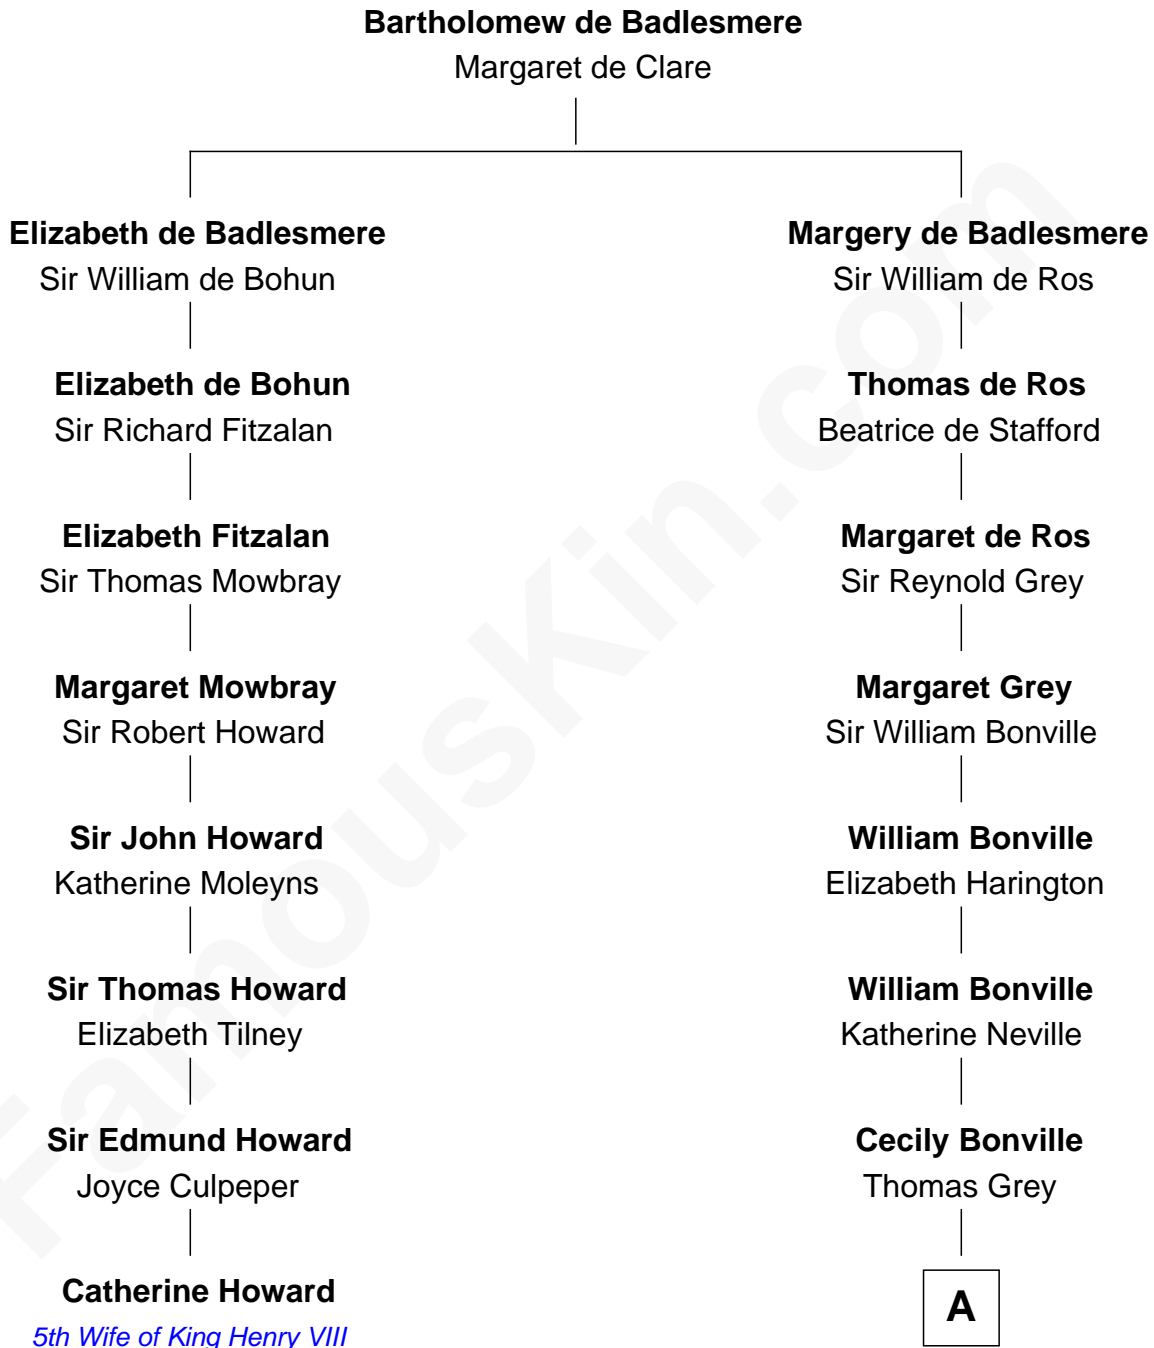

FamousKin.com

Relationship Chart of

Catherine Howard

5th Wife of King Henry VIII

7th cousin 14 times removed of

J. K. Simmons

TV and Movie Actor

A

Cecily Grey
Sir John Sutton

Sir Henry Dudley
----- Ashton
| Probable

Roger Dudley
Susanna Thorne

Gov. Thomas Dudley
Dorothy York

Anne Dudley
Gov. Simon Bradstreet

John Bradstreet
Sarah Perkins

Mercy Bradstreet
John Hazen