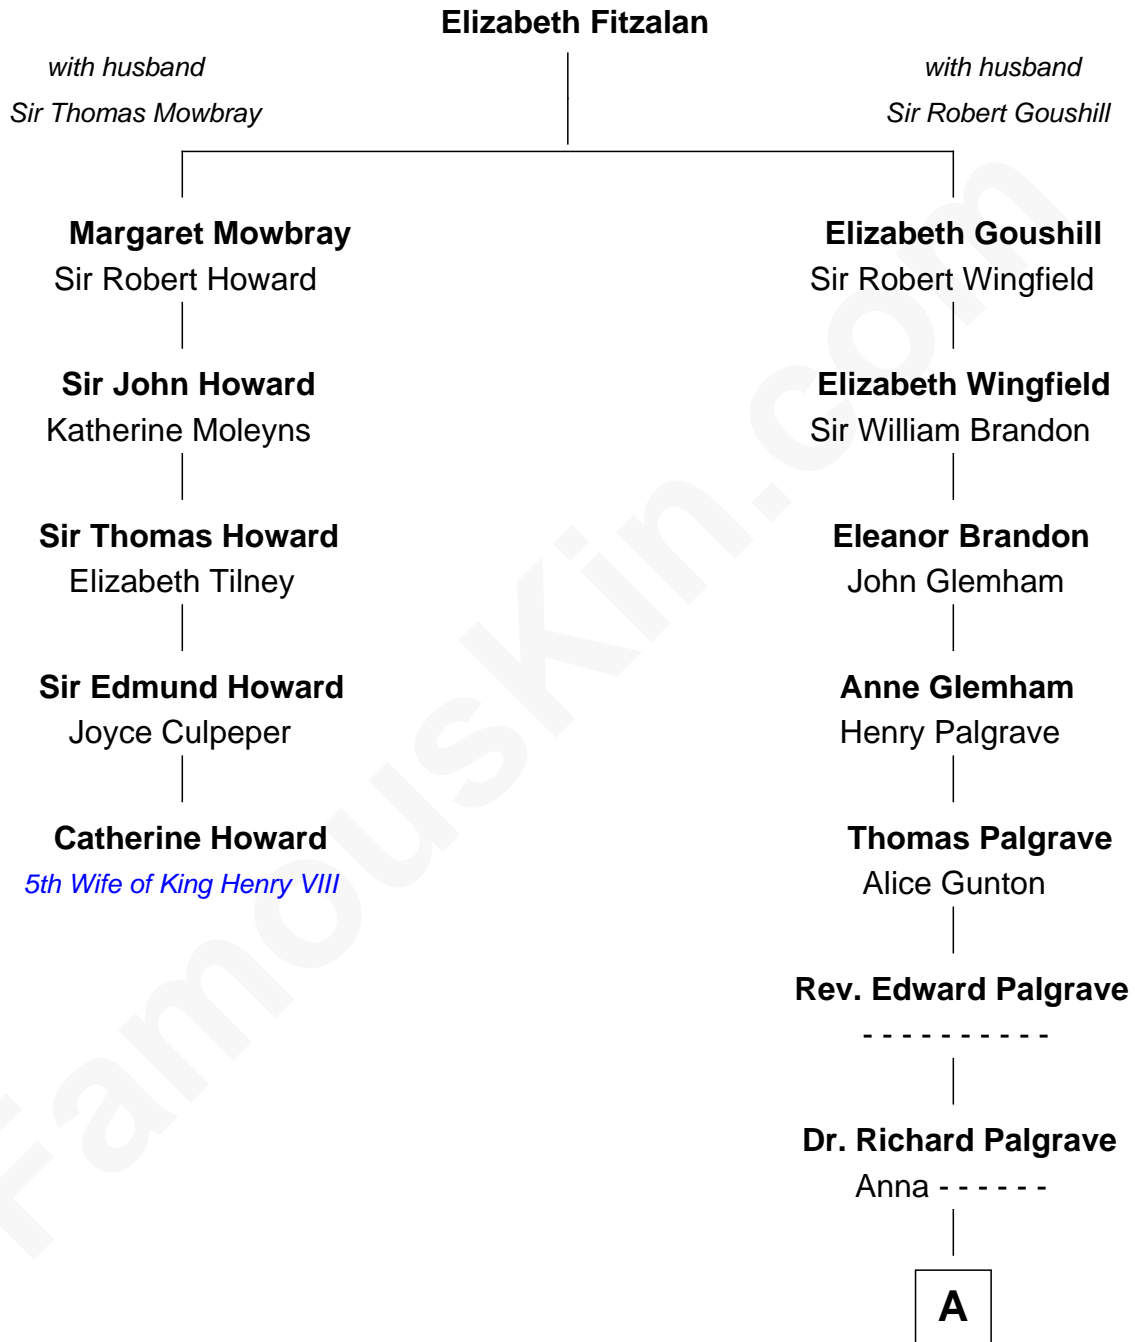

FamousKin.com Relationship Chart of

Catherine Howard

5th Wife of King Henry VIII

4th cousin 11 times removed of

Henry Clay Folger

Founder of Folger Shakespeare Library and Chairman of Standard Oil

A

Sarah Palgrave

Elizabeth Brown

Rebecca Slocum

George Folger

Samuel Brown Folger

Nancy F. Hiller

Henry Clay Folger

Eliza Jane Clark

Henry Clay Folger