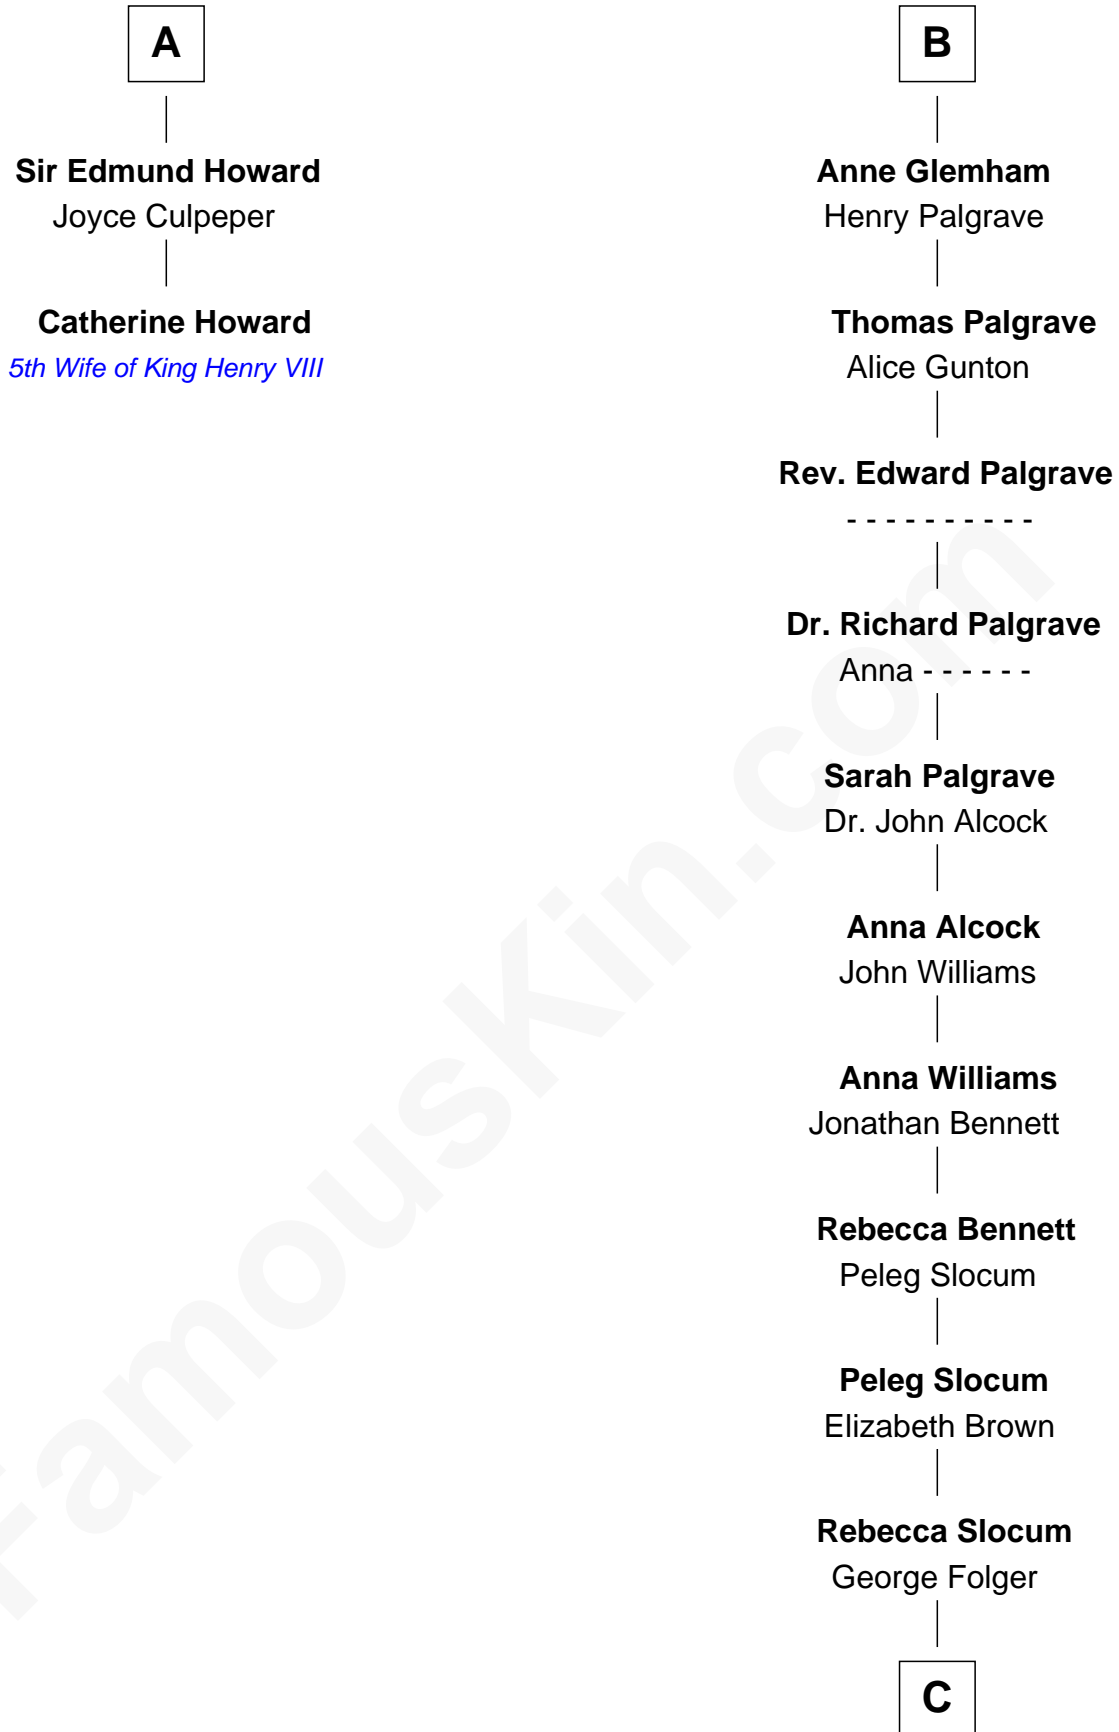

FamousKin.com

Relationship Chart of

Catherine Howard

5th Wife of King Henry VIII

8th cousin 10 times removed of

J. A. Folger

Founder of Folger Coffee Company

C

Samuel Brown Folger

Nancy F. Hiller

J. A. Folger

Founder of Folger Coffee Co.

FamousKin.com