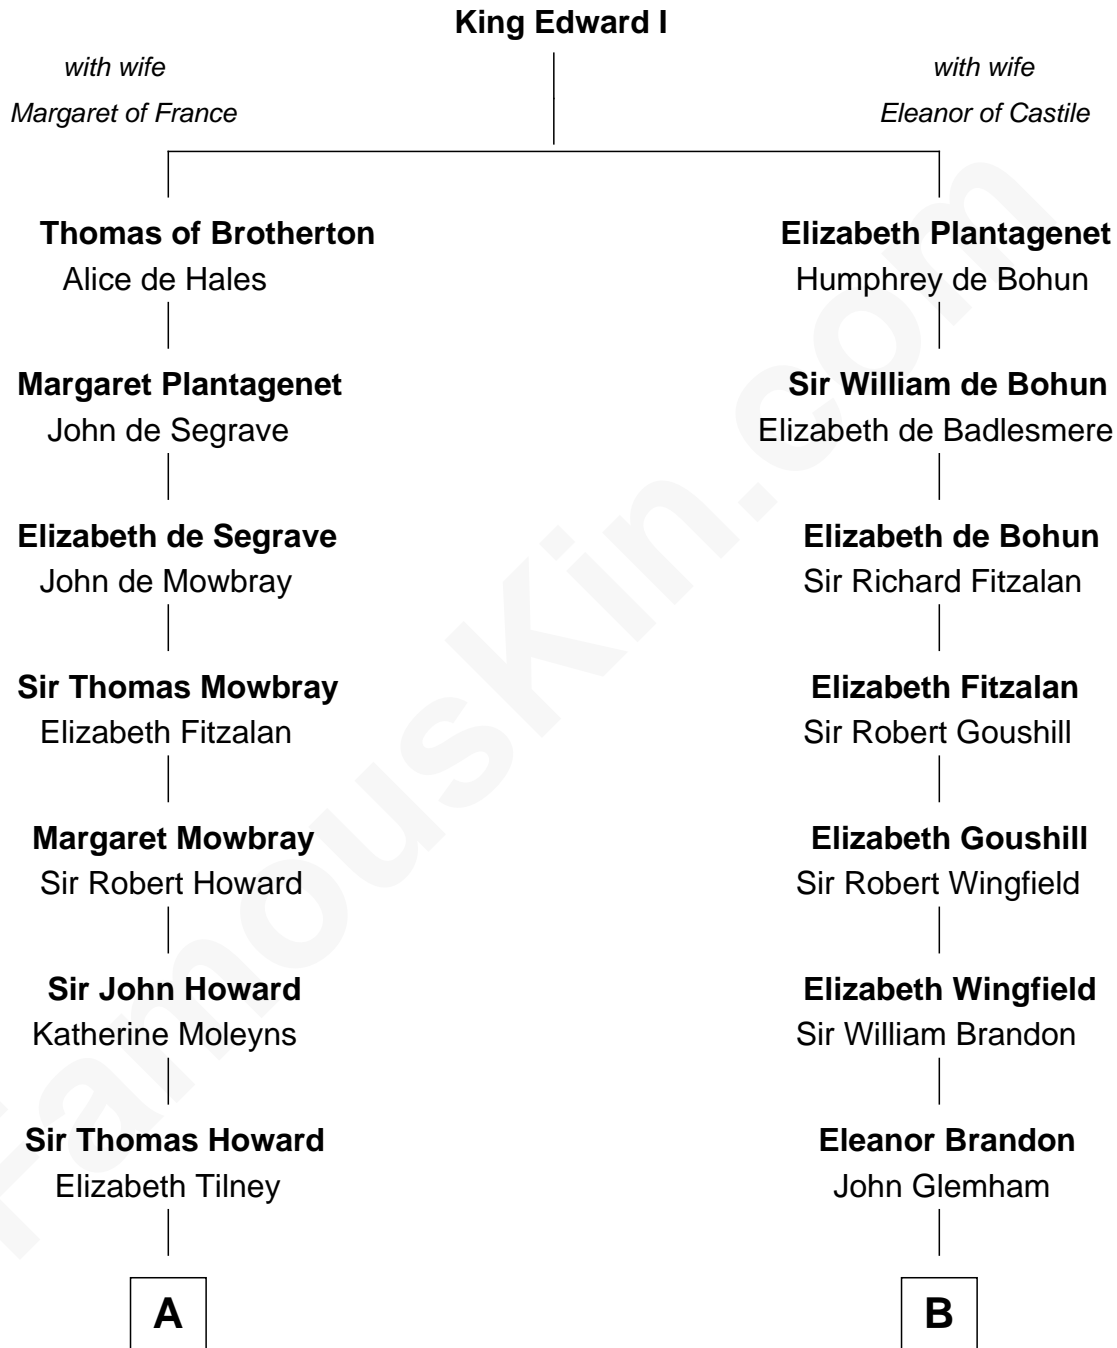

FamousKin.com

Relationship Chart of

Catherine Howard

5th Wife of King Henry VIII

8th cousin 10 times removed of

J. A. Folger

Founder of Folger Coffee Company

C