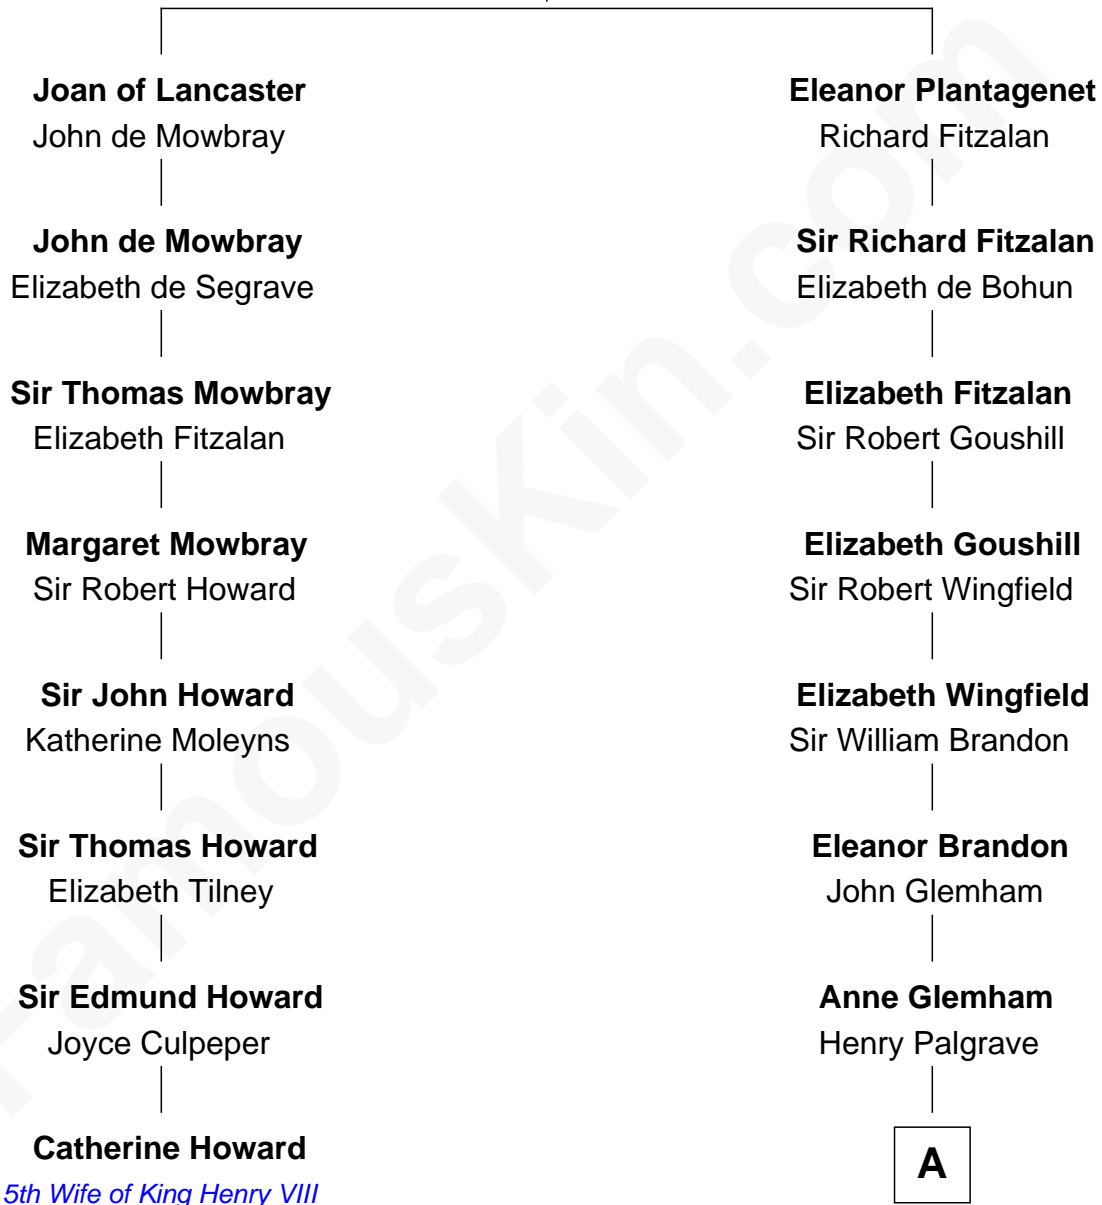

## Relationship Chart of

### Catherine Howard

*5th Wife of King Henry VIII*

7th cousin 10 times removed of

**J. A. Folger**

*Founder of Folger Coffee Company*

**Henry Plantagenet**  
Maud de Chaworth

**A**

**Thomas Palgrave**

Alice Gunton

**Rev. Edward Palgrave**

-----

**Dr. Richard Palgrave**

Anna -----

**Sarah Palgrave**

Dr. John Alcock

**Anna Alcock**