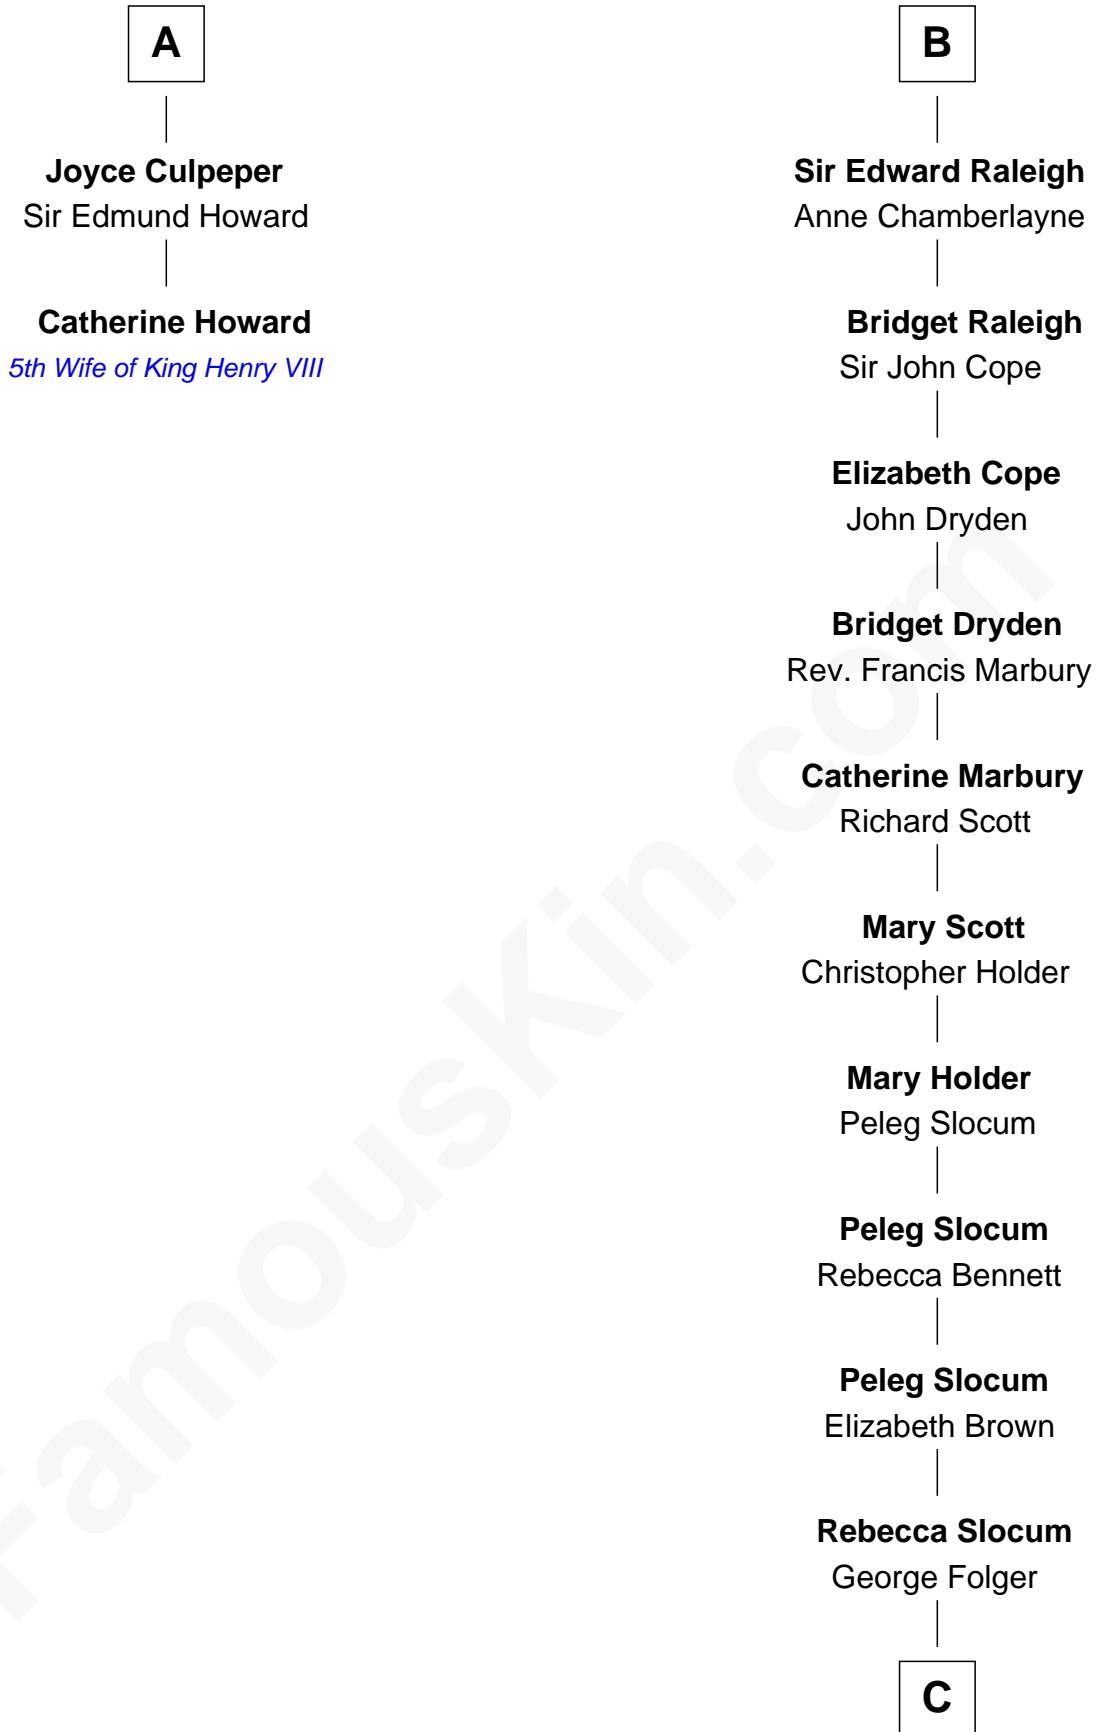

FamousKin.com

Relationship Chart of

Catherine Howard

5th Wife of King Henry VIII

8th cousin 10 times removed of

J. A. Folger

Founder of Folger Coffee Company

C

Samuel Brown Folger

Nancy F. Hiller

J. A. Folger

Founder of Folger Coffee Co.

FamousKin.com